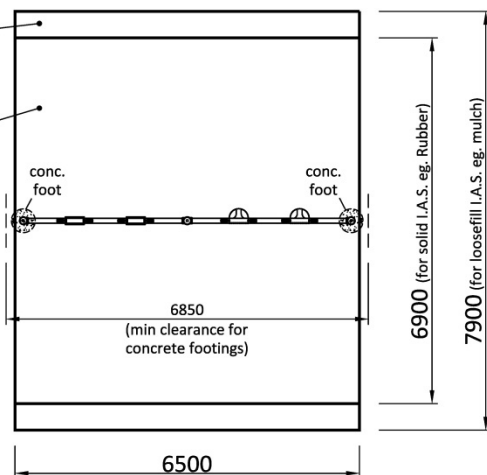

Big Leg Quad Swing

Age Range: 2+	Required Space	Max. Equipment Height:	Max. Free Height of Fall:
Prod Code: SWGB013-0 - Junior	Refer plan drawings below	2500 mm	1285 mm
Prod Code: SWGB019-0 - Adult		2800 mm	1435 mm

Pictured: Junior with 2 x Infant and 2 x Strap seats

Big Leg – Quad Junior

FOR LOOSEFILL I.A.S. (eg. Mulch):
MINIMUM FALLZONE AREA
= 51.4 SQ. METRES
PERIMETER = 28.8 METRES

FOR SOLID I.A.S. (eg. Rubber):
MINIMUM FALLZONE AREA
= 44.9 SQ. METRES
PERIMETER = 26.8 METRES

Big Leg – Quad Adult

FOR LOOSEFILL I.A.S. (eg. Mulch):
MINIMUM FALLZONE AREA
= 54.6 SQ. METRES
PERIMETER = 29.8 METRES

FOR SOLID I.A.S. (eg. Rubber):
MINIMUM FALLZONE AREA
= 48.1 SQ. METRES
PERIMETER = 27.8 METRES