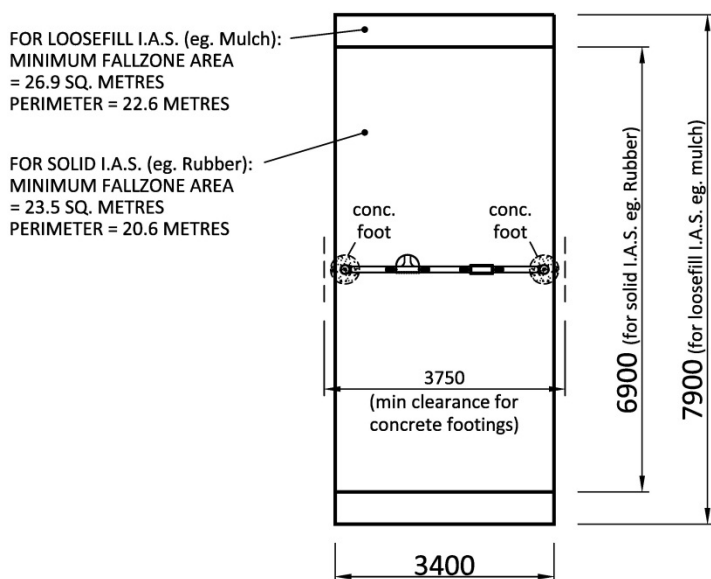

Big Leg Double Swing

Age Range: 2+	Required Space	Max. Equipment Height:	Max. Free Height of Fall:
Prod Code: SWGB003-0 - Junior	Refer plan drawings below	2500 mm	1285 mm
Prod Code: SWGB004-0 - Adult		2800 mm	1435 mm

Pictured: Junior with Infant and Strap seats

Big Leg – Double Junior

Big Leg – Double Adult