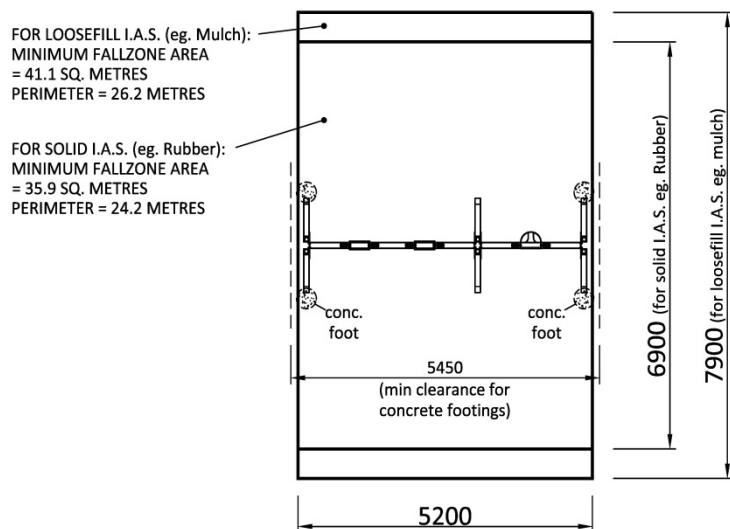

A-Frame Triple Swing

Age Range: 2+	Required Space	Max. Equipment Height:	Max. Free Height of Fall:
Prod Code: SWGA006-0 - Junior	Refer plan drawings below	2450 mm	1285 mm
Prod Code: SWGA007-0 - Adult		2750 mm	1435 mm

Pictured: Junior with Infant and 2 x Strap seats

A Frame – Triple Junior

A Frame – Triple Adult