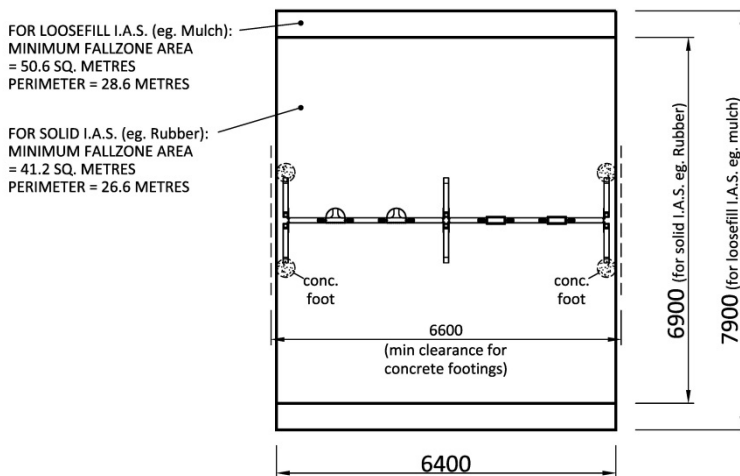

A-Frame Quad Swing

Age Range: 2+

Prod Code: SWGA009-0 - Junior

Prod Code: SWGA010-0 - Adult

Required Space

Refer plan drawings below

Max. Equipment Height:

2450 mm

2750 mm

Max. Free Height of Fall:

1285 mm

1435 mm

Pictured: Junior with 2 x Infant and 2 x Strap seats

A Frame – Quad Junior

A Frame – Quad Adult