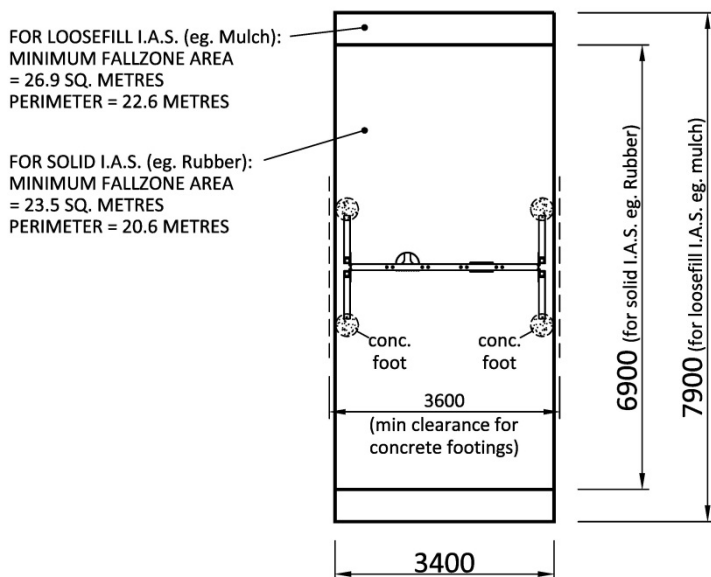

A-Frame Double Swing

| Age Range: 2+ | Required Space | Max. Equipment Height: | Max. Free Height of Fall: |
|-------------------------------|---------------------------|------------------------|---------------------------|
| Prod Code: SWGA003-0 - Junior | Refer plan drawings below | 2450 mm | 1285 mm |
| Prod Code: SWGA004-0 - Adult | | 2750 mm | 1435 mm |

Pictured: Junior with Infant and Strap seats

A Frame – Double Junior

A Frame – Double Adult