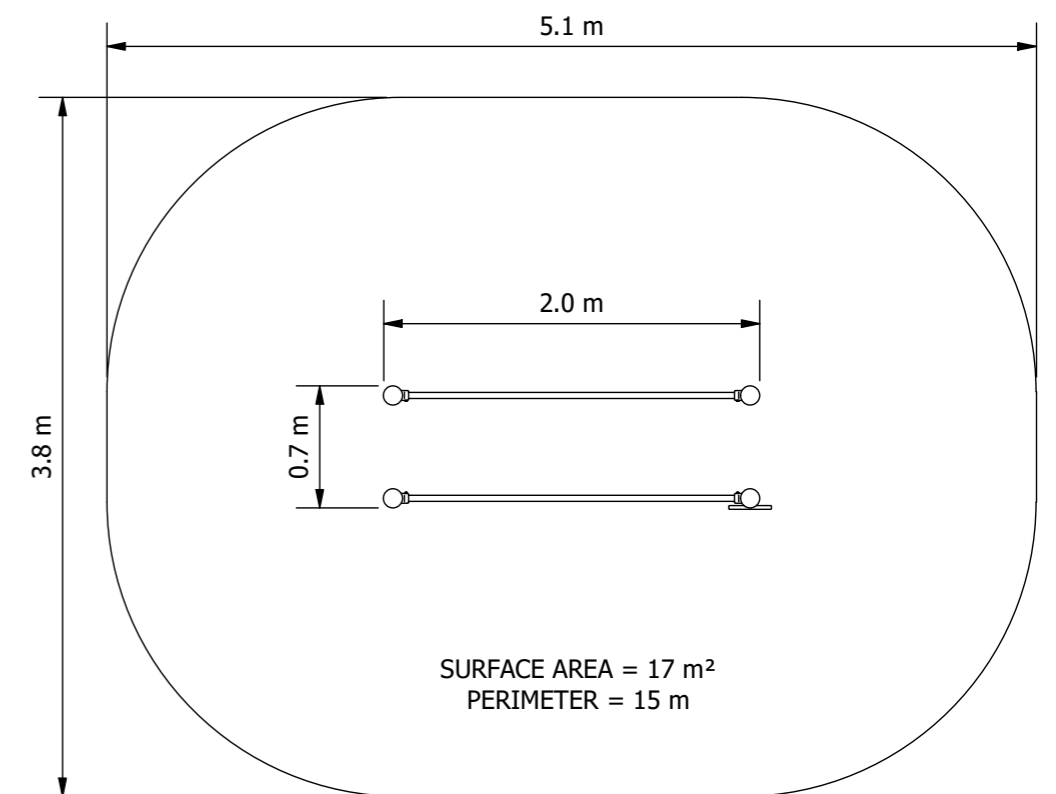

Parallel Bars 990mm Fitness Extra

The Fitness Extra range was designed drawing on popular exercise 'systems' which many fitness enthusiasts are accustomed to. These include 'CrossFit' and 'TRX Suspension Training'. The range has been engineered for extreme durability and safety. All equipment includes detailed yet easy to follow instructional signage incorporating QR codes that link to demonstration videos that can be accessed by users on site.

Product Code: FITX-033 990mm

Required Space
3.8m x 5.1m

Area
17.0m²

Age Group
12+

Max FHof
110mm

Equipment Height
1100mm