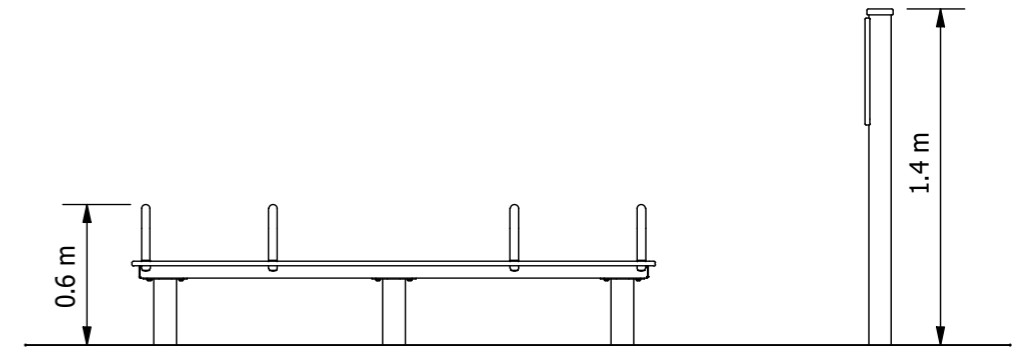

Product Code: FITX-030

**Required Space**  
3.6m x 5.3m

**Area**  
17.8m<sup>2</sup>

**Age Group**  
12+

**Max FHoF**  
350mm

**Equipment Height**  
1400mm