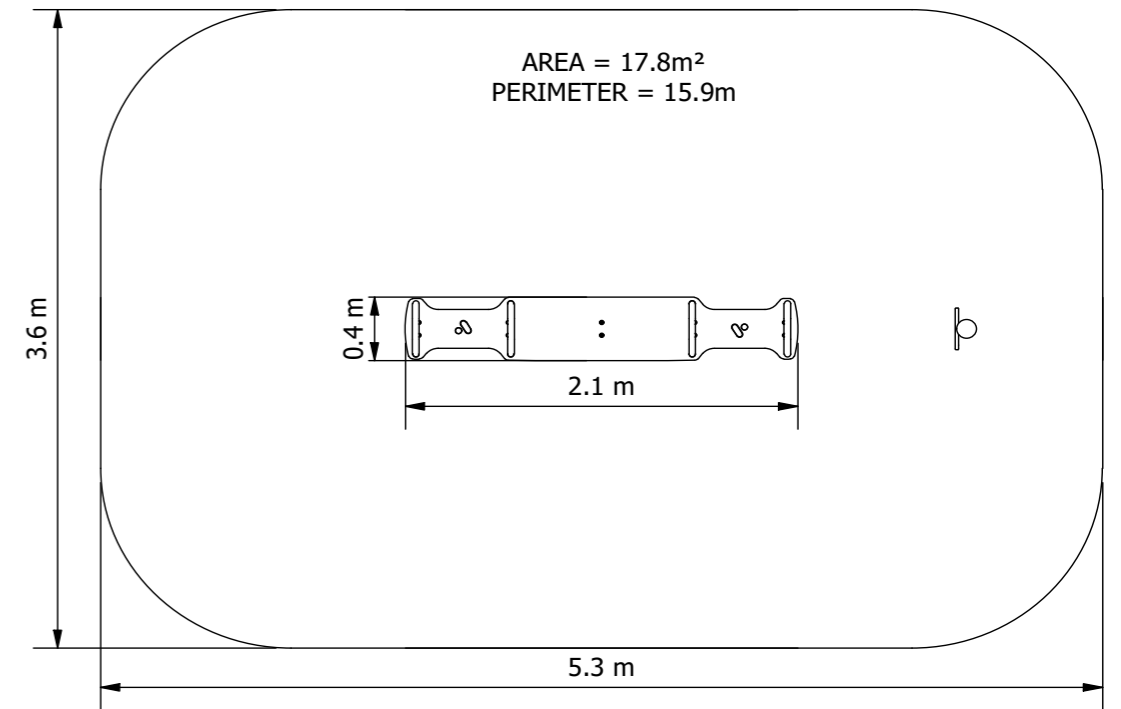

Product Code: FITX-030

**Required Space**  
3.6m x 5.3m

**Area**  
17.8m<sup>2</sup>

**Age Group**  
12+

**Max FHoF**  
350mm

**Equipment Height**  
1400mm