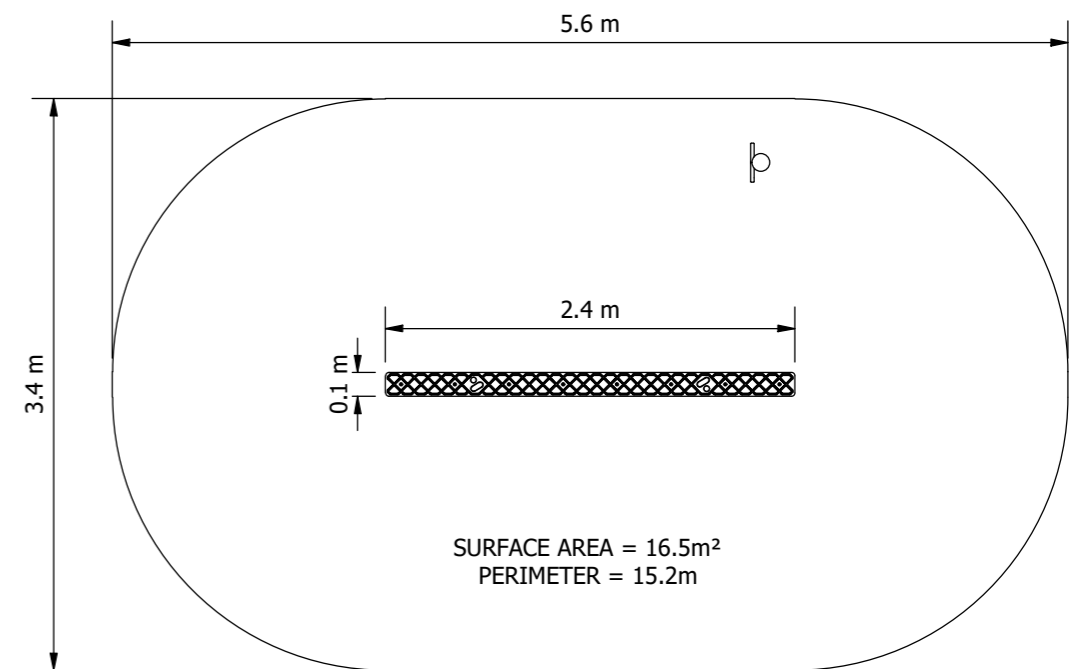

Product Code: FITX-028

Required Space
3.4m x 5.6m

Area
16.5m²

Age Group
12+

Max FHoF
220mm

Equipment Height
1400mm