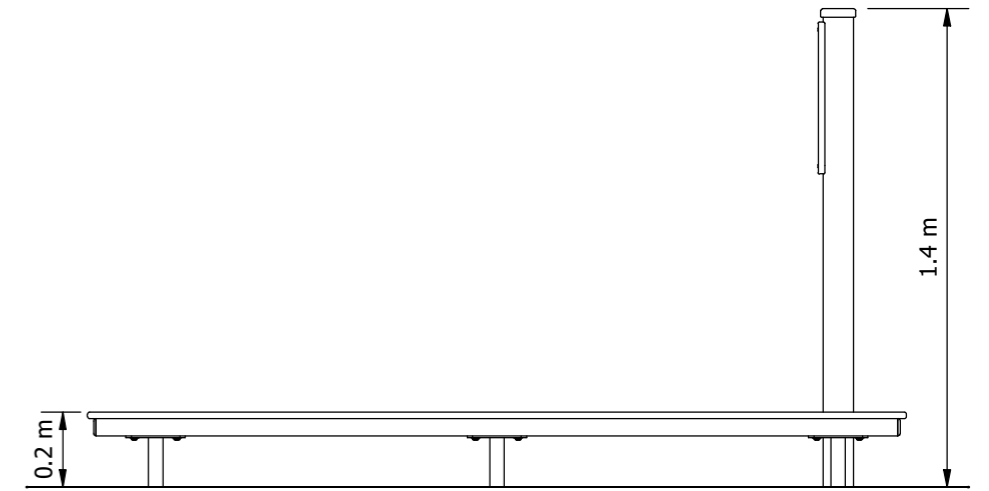

Balance Beam Fitness Extra

The Fitness Extra range was designed drawing on popular exercise 'systems' which many fitness enthusiasts are accustomed to. These include 'CrossFit' and 'TRX Suspension Training'. The range has been engineered for extreme durability and safety. All equipment includes detailed yet easy to follow instructional signage incorporating QR codes that link to demonstration videos that can be accessed by users on site.

Product Code: FITX-028

Required Space
3.4m x 5.6m

Area
16.5m²

Age Group
12+

Max FHoF
220mm

Equipment Height
1400mm