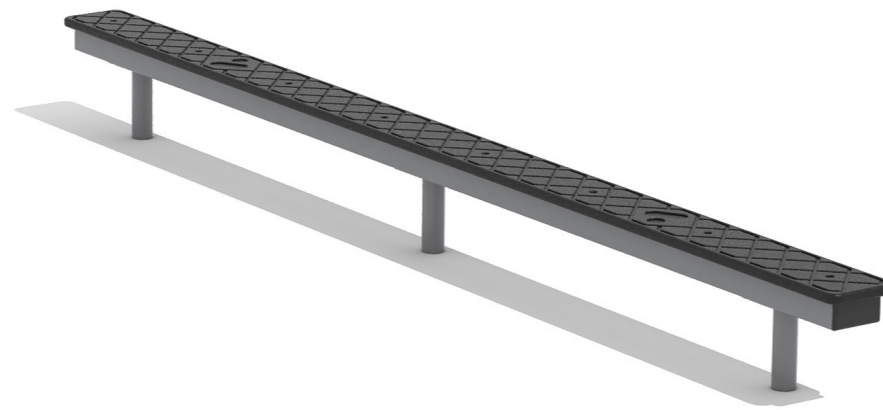

Balance Beam Fitness Extra

The Fitness Extra range was designed drawing on popular exercise 'systems' which many fitness enthusiasts are accustomed to. These include 'CrossFit' and 'TRX Suspension Training'. The range has been engineered for extreme durability and safety. All equipment includes detailed yet easy to follow instructional signage incorporating QR codes that link to demonstration videos that can be accessed by users on site.

Product Code: FITX-028

Required Space
3.4m x 5.6m

Area
16.5m²

Age Group
12+

Max FHoF
220mm

Equipment Height
1400mm