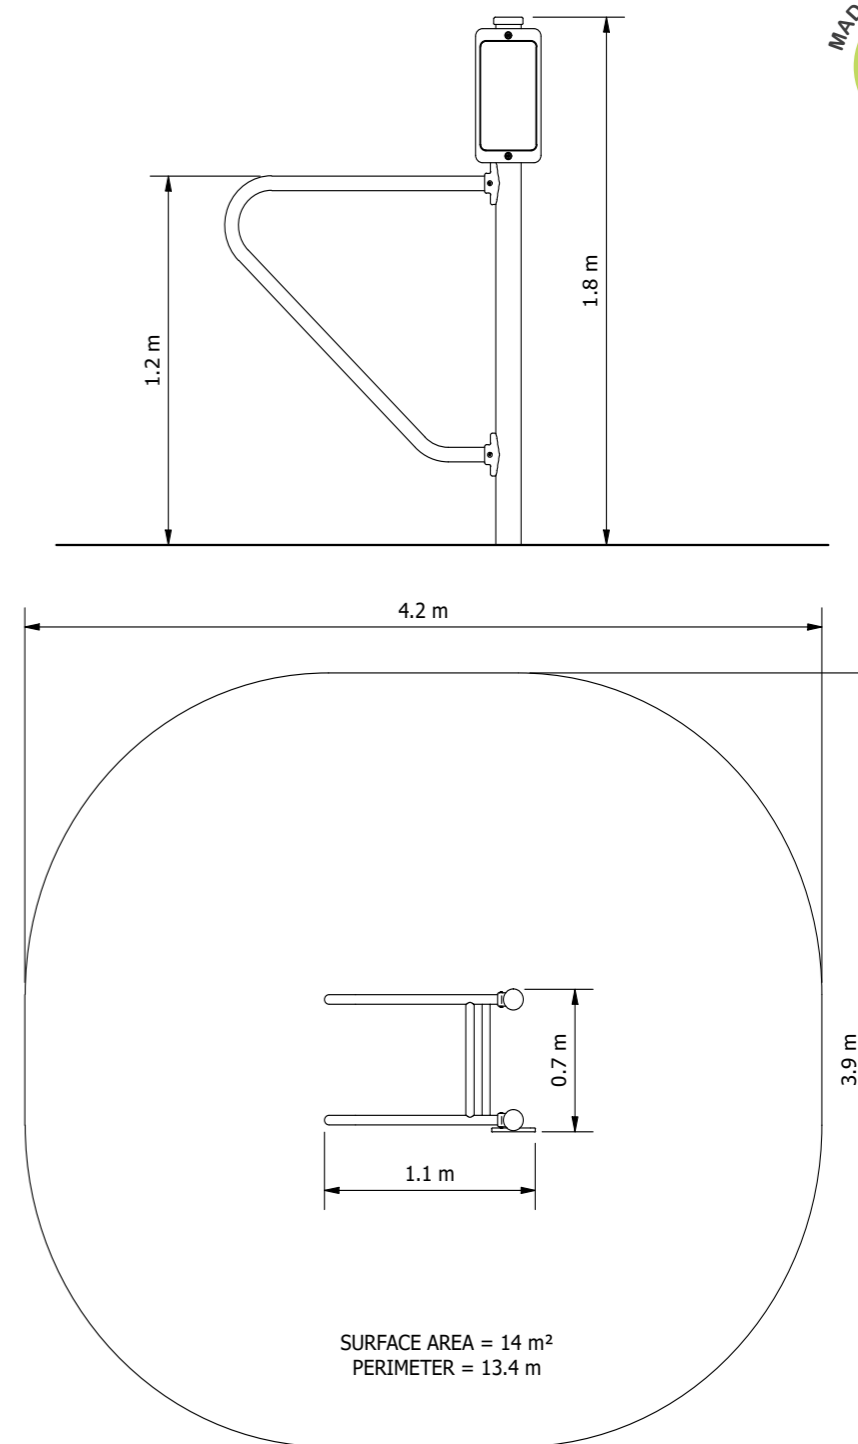

Product Code: FITX-021

- 

Required Space
3.9m x 4.2m
- 

Area
14.0m²
- 

Age Group
12+
- 

Max FHoF
225mm
- 

Equipment Height
1760mm