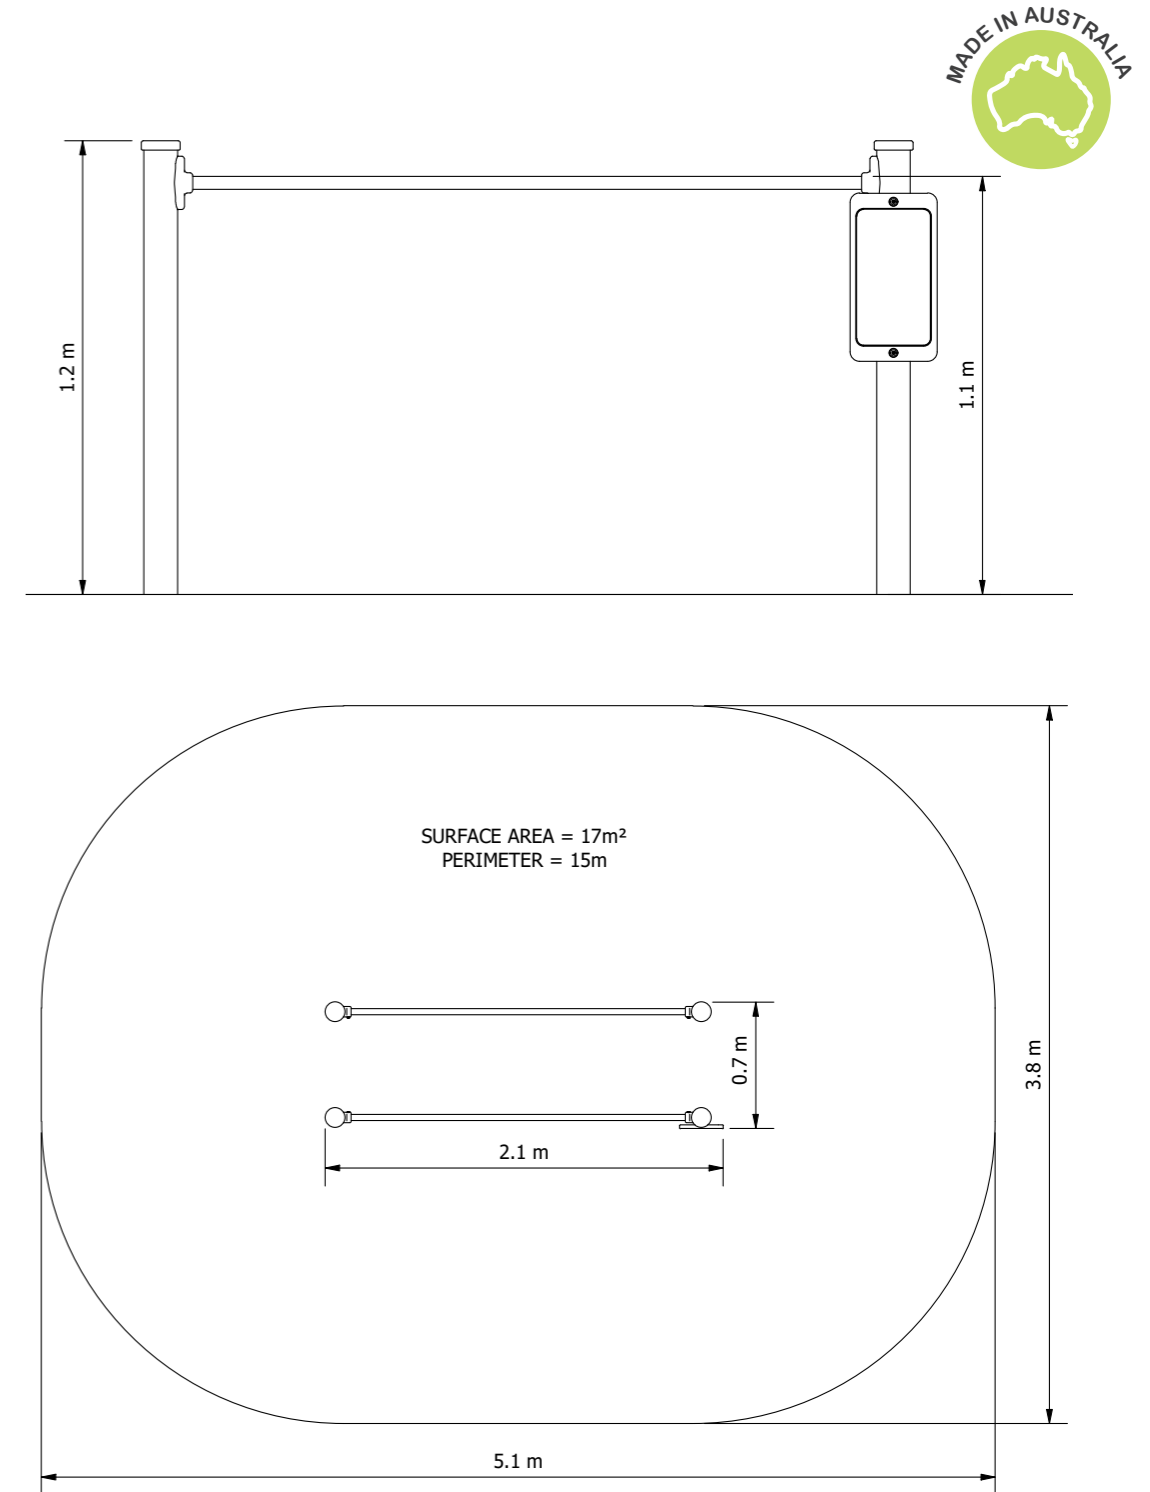

Parallel Bars 990mm & 1090mm Fitness Extra

The Fitness Extra range was designed drawing on popular exercise 'systems' which many fitness enthusiasts are accustomed to. These include 'CrossFit' and 'TRX Suspension Training'. The range has been engineered for extreme durability and safety. All equipment includes detailed yet easy to follow instructional signage incorporating QR codes that link to demonstration videos that can be accessed by users on site.

Product Code: FITX-017

Required Space
3.8m x 5.1m

Area
17.0m²

Age Group
12+

Max FHoF
110mm

Equipment Height
1200mm