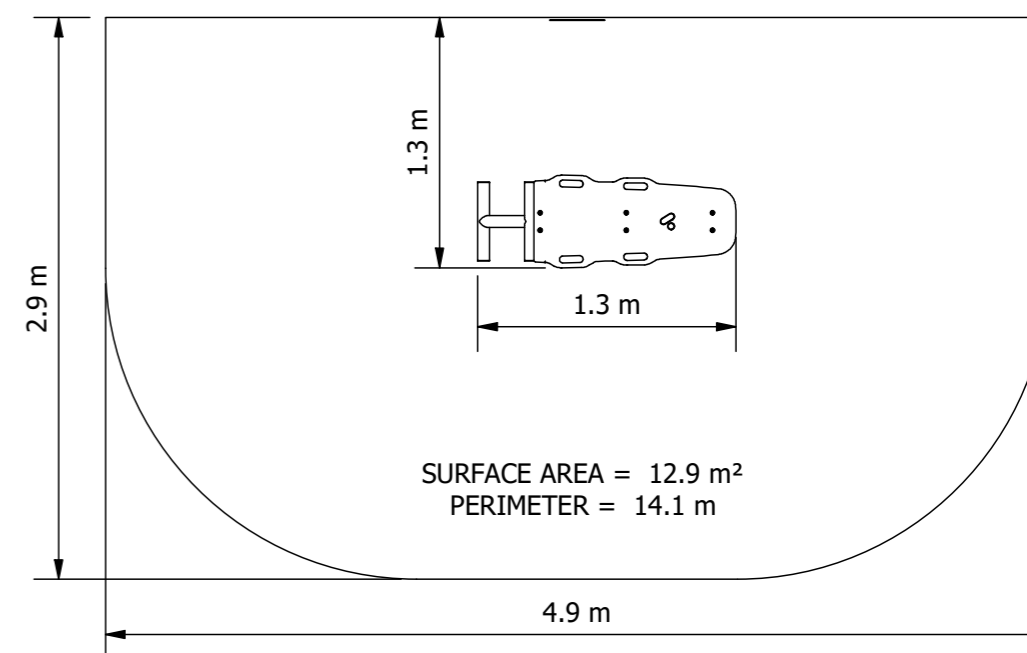

Sit Up Bench 10 ° Incline Fit For Parks

The Fit for Parks product range has been developed in conjunction with exercise physiologists to deliver a comprehensive community fitness solution. Fit for Parks Product Ranges It covers the three key elements of fitness training including cardio, strength and mobility. All equipment includes detailed yet easy to follow instructional signage incorporating QR codes that link to demonstration videos that can be accessed by users on site.

Double sided column shown in image sold separately.

Product Code: FFP6034

- 

Required Space
2.9m x 4.9m
- 

Area
12.9m²
- 

Age Group
12+
- 

Max FHoF
590mm
- 

Equipment Height
2000mm