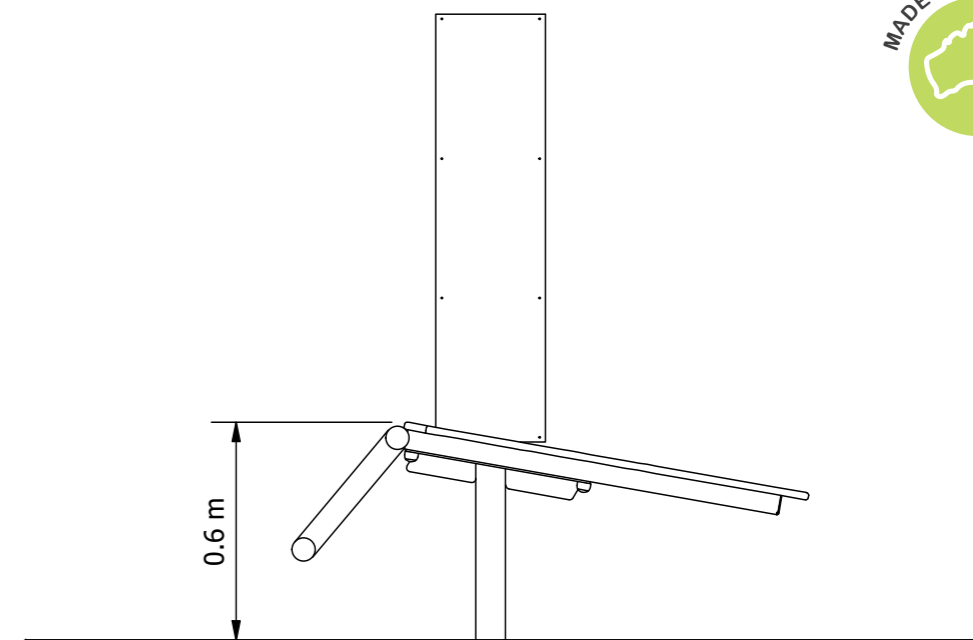

Sit Up Bench 10 ° Incline Fit For Parks

The Fit for Parks product range has been developed in conjunction with exercise physiologists to deliver a comprehensive community fitness solution. Fit for Parks Product Ranges It covers the three key elements of fitness training including cardio, strength and mobility. All equipment includes detailed yet easy to follow instructional signage incorporating QR codes that link to demonstration videos that can be accessed by users on site.

Double sided column shown in image sold separately.

Product Code: FFP6034

- 

Required Space
2.9m x 4.9m
- 

Area
12.9m²
- 

Age Group
12+
- 

Max FHoF
590mm
- 

Equipment Height
2000mm