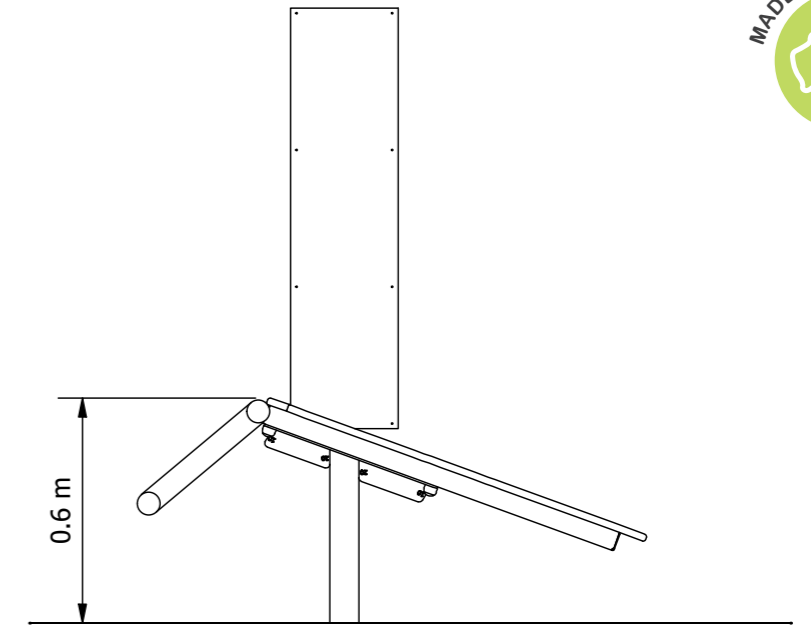

Sit Up Bench 20 ° Incline Fit For Parks

The Fit for Parks product range has been developed in conjunction with exercise physiologists to deliver a comprehensive community fitness solution. Fit for Parks Product Ranges It covers the three key elements of fitness training including cardio, strength and mobility. All equipment includes detailed yet easy to follow instructional signage incorporating QR codes that link to demonstration videos that can be accessed by users on site.

Double sided column shown in image sold separately.

Product Code: FFP6033

- 

Required Space
2.9m x 4.9m
- 

Area
12.9m²
- 

Age Group
12+
- 

Max FHoF
590mm
- 

Equipment Height
2000mm