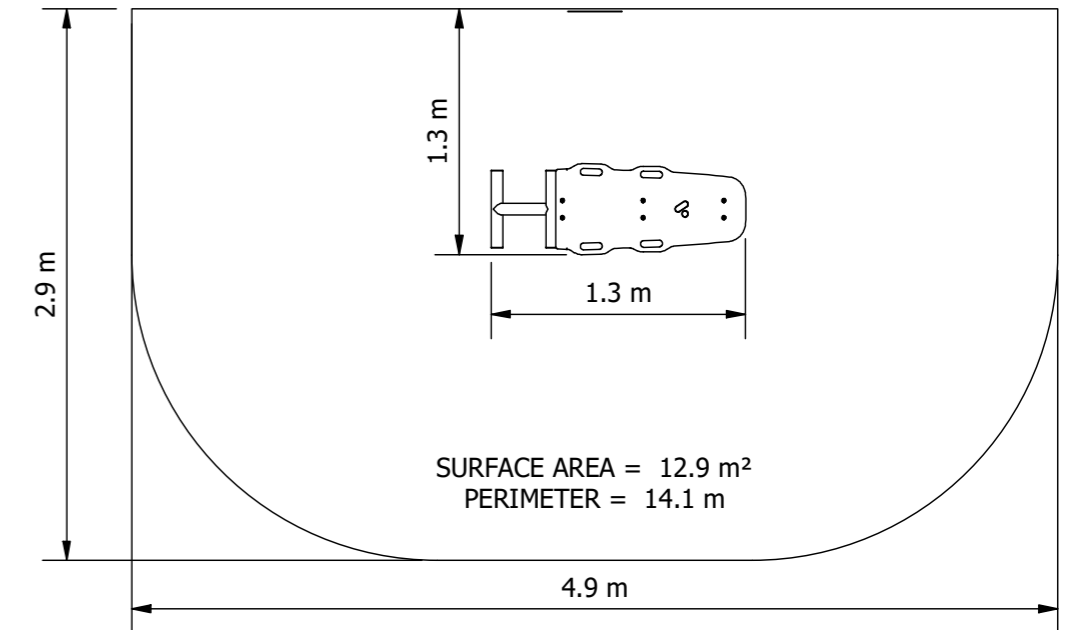

Sit Up Bench 20 ° Incline Fit For Parks

The Fit for Parks product range has been developed in conjunction with exercise physiologists to deliver a comprehensive community fitness solution. Fit for Parks Product Ranges It covers the three key elements of fitness training including cardio, strength and mobility. All equipment includes detailed yet easy to follow instructional signage incorporating QR codes that link to demonstration videos that can be accessed by users on site.

Double sided column shown in image sold separately.

Product Code: FFP6033

- 

Required Space
2.9m x 4.9m
- 

Area
12.9m²
- 

Age Group
12+
- 

Max FHoF
590mm
- 

Equipment Height
2000mm