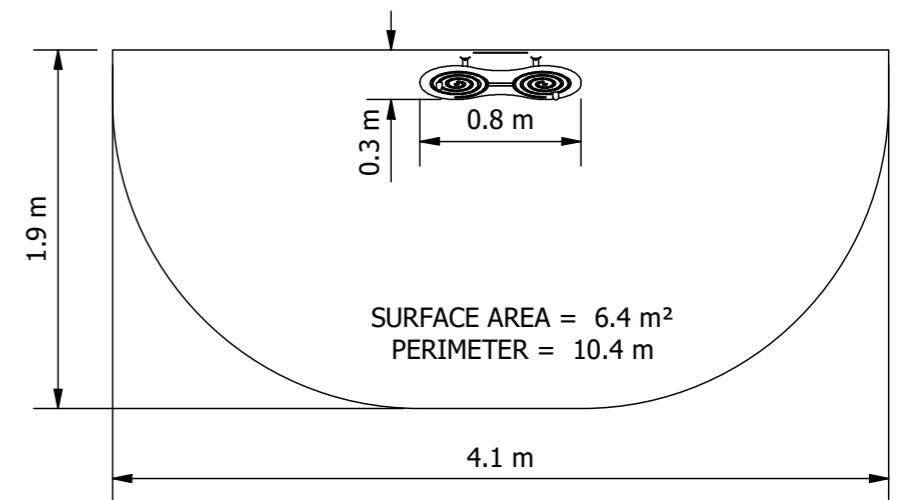

Double sided column shown in image sold separately.

Product Code: FFP6028

Required Space
1.9m x 4.1m

Area
6.4m²

Age Group
12+

Max FHoF
N/A

Equipment Height
2000mm