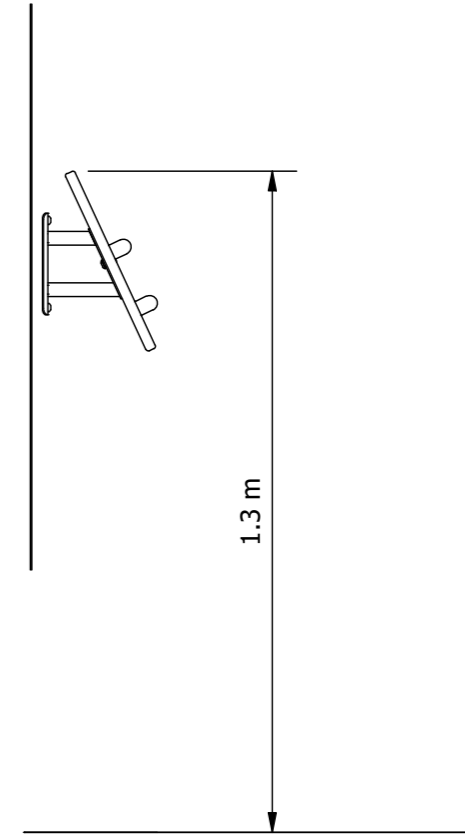

Dexterity Builder Fit For Parks

The Fit for Parks product range has been developed in conjunction with exercise physiologists to deliver a comprehensive community fitness solution. Fit for Parks Product Ranges It covers the three key elements of fitness training including cardio, strength and mobility. All equipment includes detailed yet easy to follow instructional signage incorporating QR codes that link to demonstration videos that can be accessed by users on site.

Double sided column shown in image sold separately.

Product Code: FFP6028

Required Space
1.9m x 4.1m

Area
6.4m²

Age Group
12+

Max FHoF
N/A

Equipment Height
2000mm