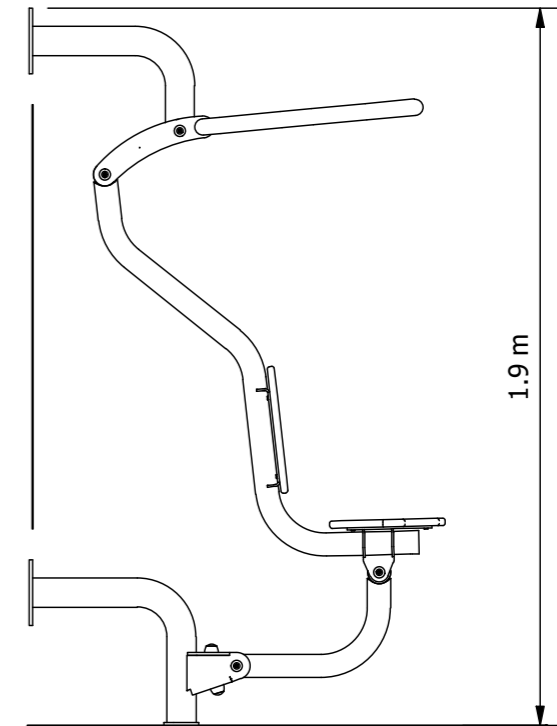

Pull Downs Fit For Parks

The Fit for Parks product range has been developed in conjunction with exercise physiologists to deliver a comprehensive community fitness solution. Fit for Parks Product Ranges It covers the three key elements of fitness training including cardio, strength and mobility. All equipment includes detailed yet easy to follow instructional signage incorporating QR codes that link to demonstration videos that can be accessed by users on site.

Double sided column shown in image sold separately.

Product Code: FFP6024

Required Space
2.7m x 3.6m

Area
8.6m²

Age Group
12+

Max FHoF
590mm

Equipment Height
2000mm