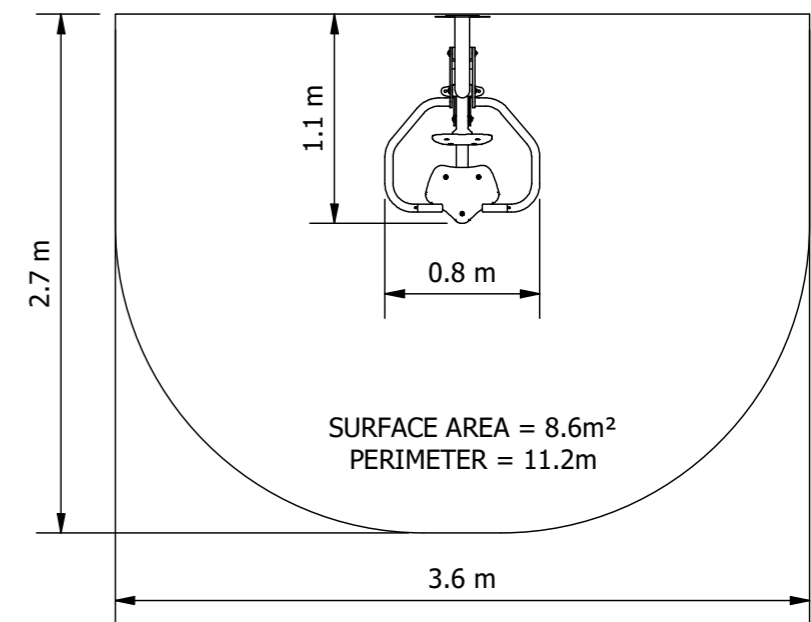

Double sided column shown in image sold separately.

Product Code: FFP6024

Required Space
2.7m x 3.6m

Area
8.6m²

Age Group
12+

Max FHoF
590mm

Equipment Height
2000mm