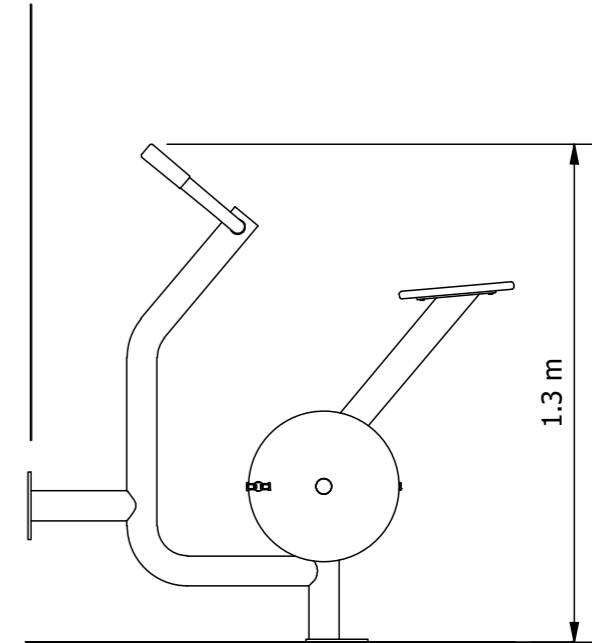

Aerobic Cycle Fit For Parks

The Fit for Parks product range has been developed in conjunction with exercise physiologists to deliver a comprehensive community fitness solution. Fit for Parks Product Ranges It covers the three key elements of fitness training including cardio, strength and mobility. All equipment includes detailed yet easy to follow instructional signage incorporating QR codes that link to demonstration videos that can be accessed by users on site.

Double sided column shown in image sold separately.

Product Code: FFP6018

Required Space
2.8m x 3.6m

Area
9.2m²

Age Group
12+

Max FHoF
850mm

Equipment Height
2000mm