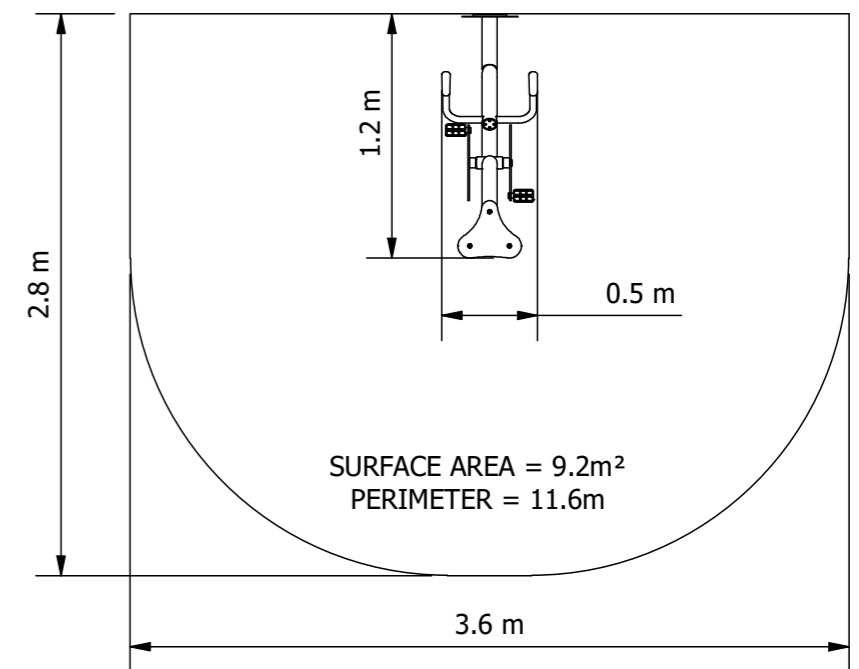

Double sided column shown in image sold separately.

Product Code: FFP6018

Required Space
2.8m x 3.6m

Area
9.2m²

Age Group
12+

Max FHoF
850mm

Equipment Height
2000mm