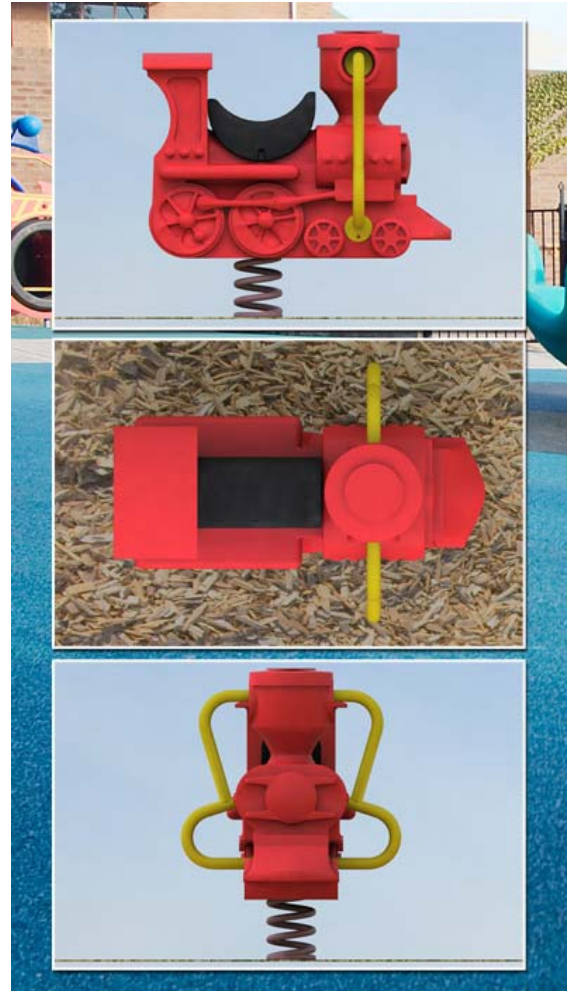

Super Toot Spring Rocker

Product Code: SPR038F
Age Range: 2+

Required Space
Diam: 3.4m Area: 8.8m²

Max. Equipment Height: 830mm
Max. Free Height of Fall: 570mm

Area = 8.8 m²
Perimeter = 10.5 m