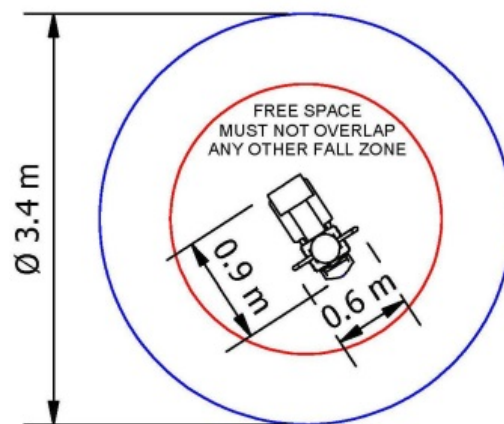

Super Toot Spring Rocker

Product Code: SPR038F
Age Range: 2+

Required Space
Diam: 3.4m Area: 8.8m²

Max. Equipment Height: 830mm
Max. Free Height of Fall: 570mm

Area = 8.8 m²
Perimeter = 10.5 m