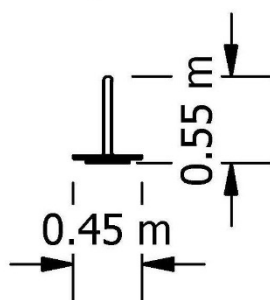

Spinning Flower

Product Code: THM0128FBA

Age Range: 2-9

Required Space

0.55 m x 0.45 m

Max. Equipment Height: 1.2m

Max. Free Height of Fall: N/A

Plan

Elevation