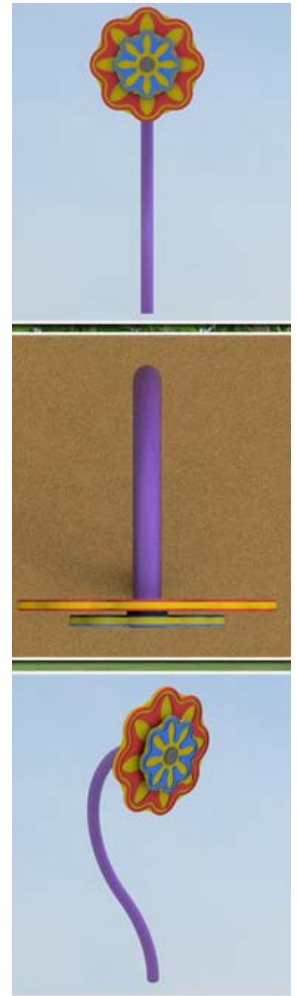

Spinning Flower

Product Code: THM0128FBA

Age Range: 2-9

Required Space

0.55 m x 0.45 m

Max. Equipment Height: 1.2m

Max. Free Height of Fall: N/A

Plan