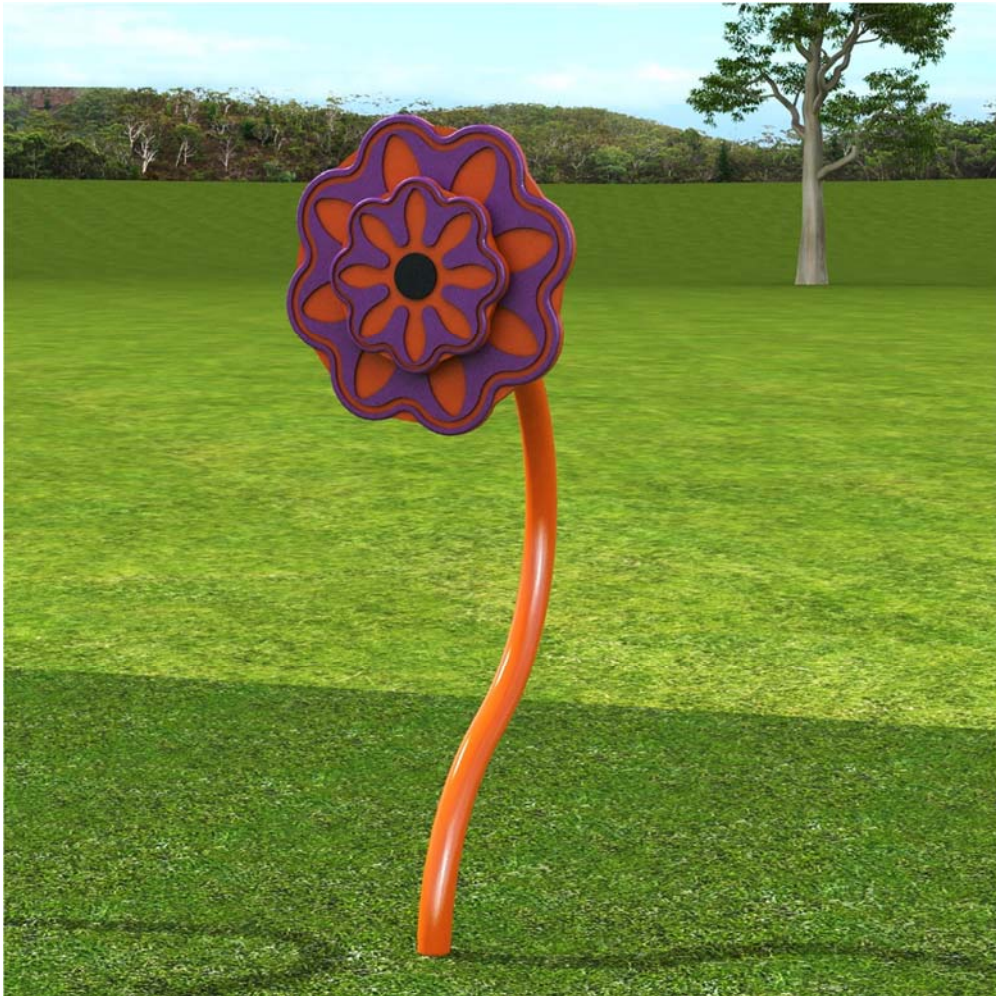

Spinning Flower

Product Code: THM0128FBA

Age Range: 2-9

Required Space

0.55 m x 0.45 m

Max. Equipment Height: 1.2m

Max. Free Height of Fall: N/A

Plan

Elevation