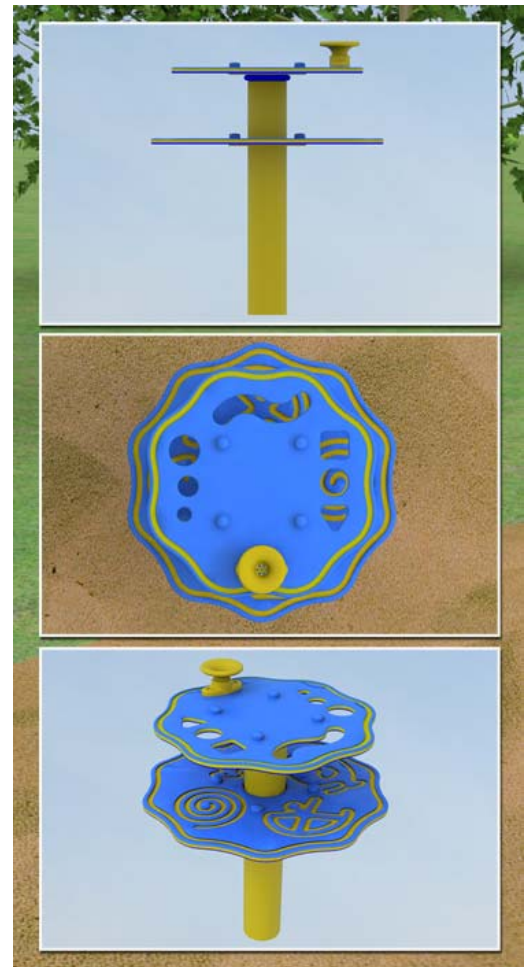

Revolving Sand Table

Product Code: FRN0030FBA
Age Range: 2-9

Required Space
Diam: 3.7m Area: 11.6 m²

Max. Equipment Height: 890mm
Max. Free Height of Fall: N/A mm

CIRCULATION SPACE CAN BE
REDUCED IF REQUIRED