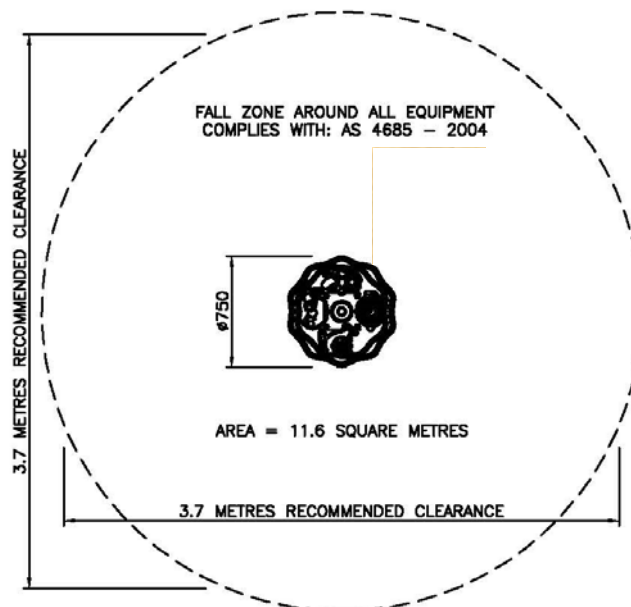

Revolving Sand Table

Product Code: FRN0030FBA
Age Range: 2-9

Required Space
Diam: 3.7m Area: 11.6 m²

Max. Equipment Height: 890mm
Max. Free Height of Fall: N/A mm

CIRCULATION SPACE CAN BE
REDUCED IF REQUIRED