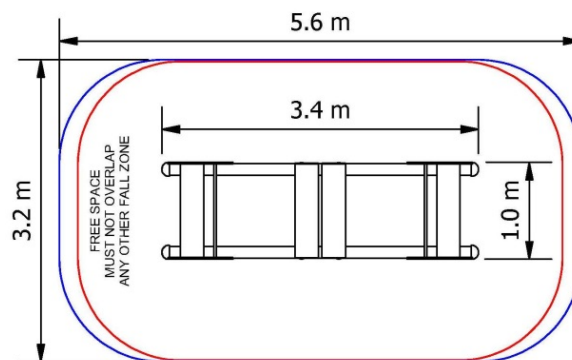

Awesome Kidna Spring Rocker

Product Code: SPR0121FBA
Age Range: 2+

Required Space
LxW: 5.6m x 3.2m Area: 17.1m²

Max. Equipment Height: 890mm
Max. Free Height of Fall: 575mm

Area = 17.1 m²
Perimeter = 15.8 m