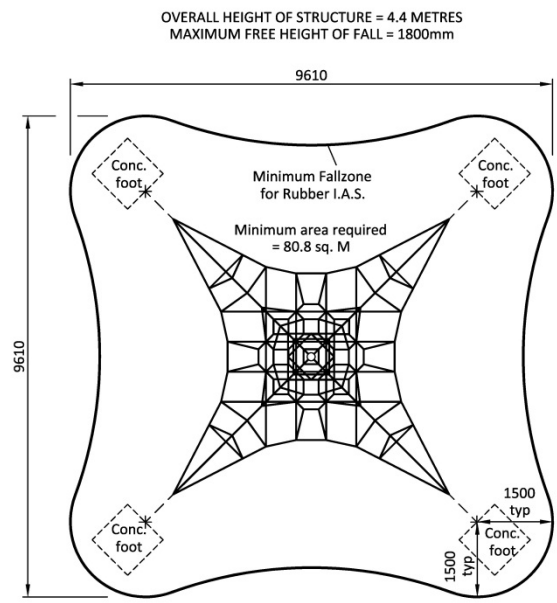

4m Activity Net

Product Code

KRP013 – Mulch/Sand soffitfall
KRP023 – Rubber soffitfall

Required Space

Refer plan below
Refer plan below

Max. Equipment Height: Refer plans below

Max. Free Height of Fall: Refer plans below
Age Range: 5+

Rubber