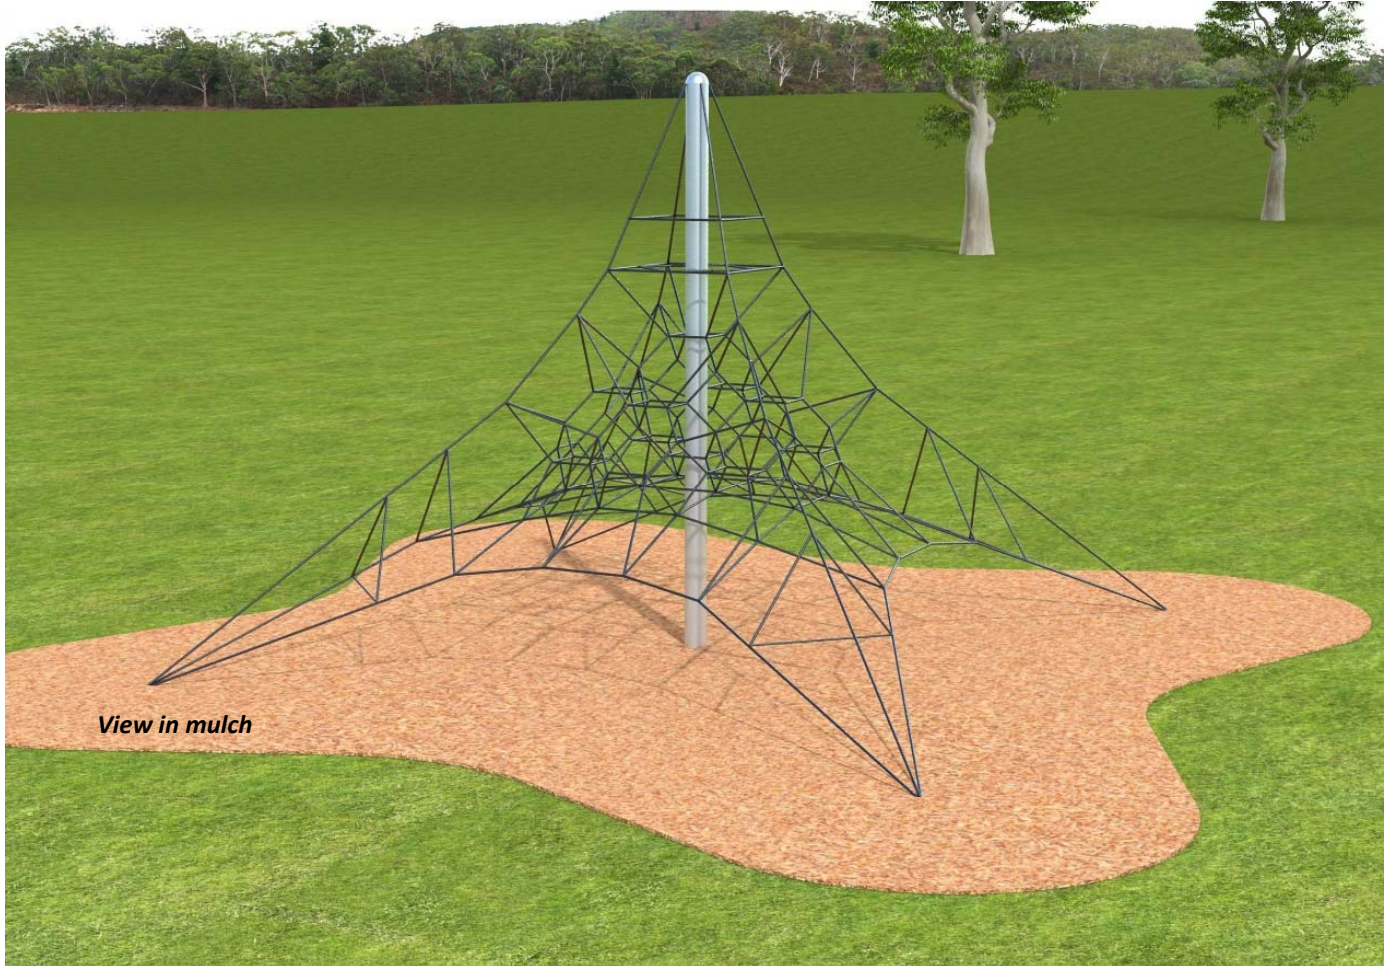

4m Activity Net

Product Code

KRP013 – Mulch/Sand soffitfall
 KRP023 – Rubber soffitfall

Required Space

Refer plan below
 Refer plan below

Max. Equipment Height: Refer plans below

Max. Free Height of Fall: Refer plans below
Age Range: 5+

Mulch

Rubber