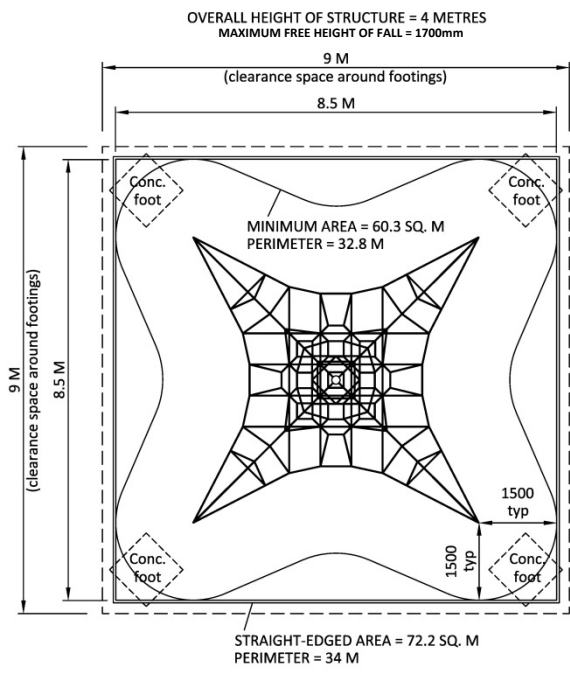

4m Activity Net

Product Code

KRP013 – Mulch/Sand soffitfall
 KRP023 – Rubber soffitfall

Required Space

Refer plan below
 Refer plan below

Max. Equipment Height: Refer plans below

Max. Free Height of Fall: Refer plans below
Age Range: 5+