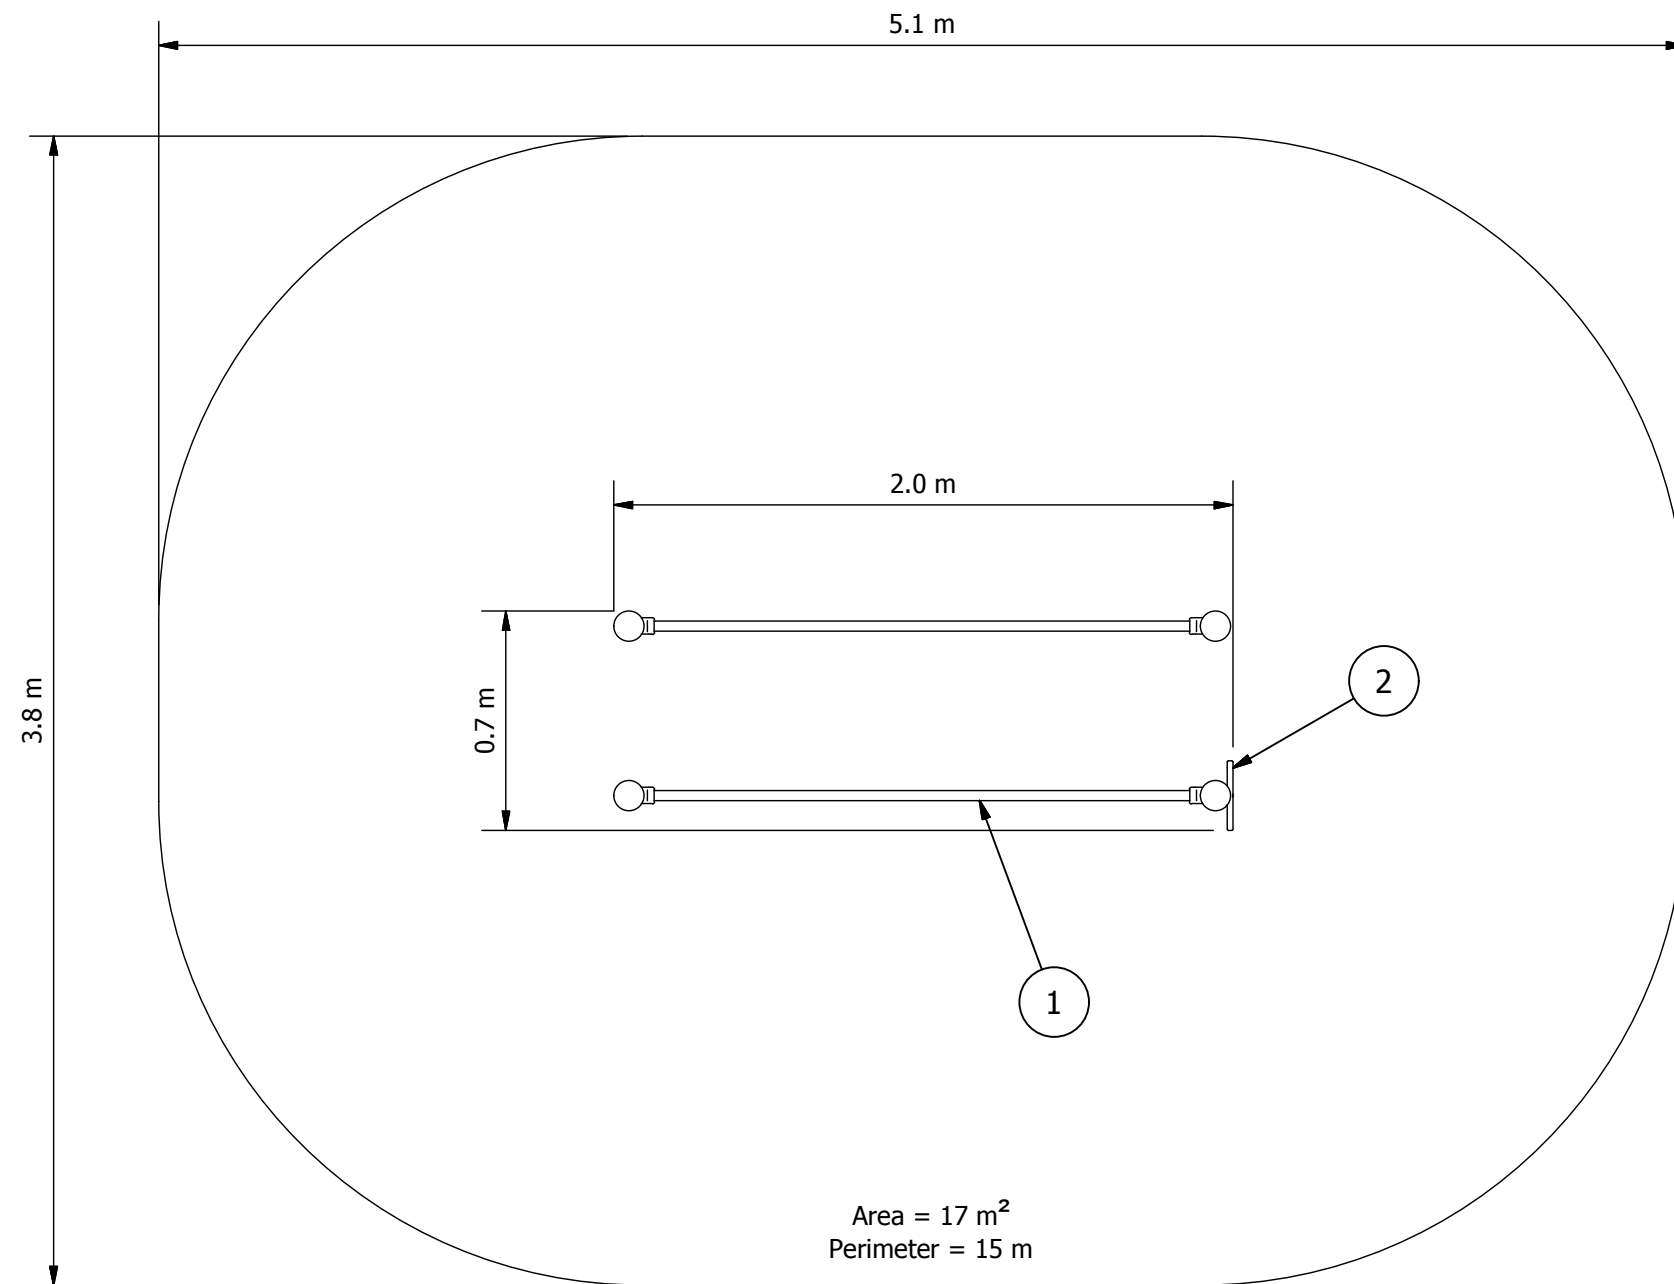

Fitness Extra Parallel Bars 2m (990 High)

EQUIPMENT INVENTORY			
ITEM	DESCRIPTION	QTY	FHF (mm)
1	FitX Parallel Bars 2m	1	1010
2	Instruction Sign - FitX Parallel Bars	1	N/A

Site Layout is indicative only & subject to change.
This design is confidential & subject to Copyright.

Scale Bar (metres) 0 5

Design plan

Design No:

FITX033-0

Drawn by: **J.H.**

Date drawn: **2/03/2016**