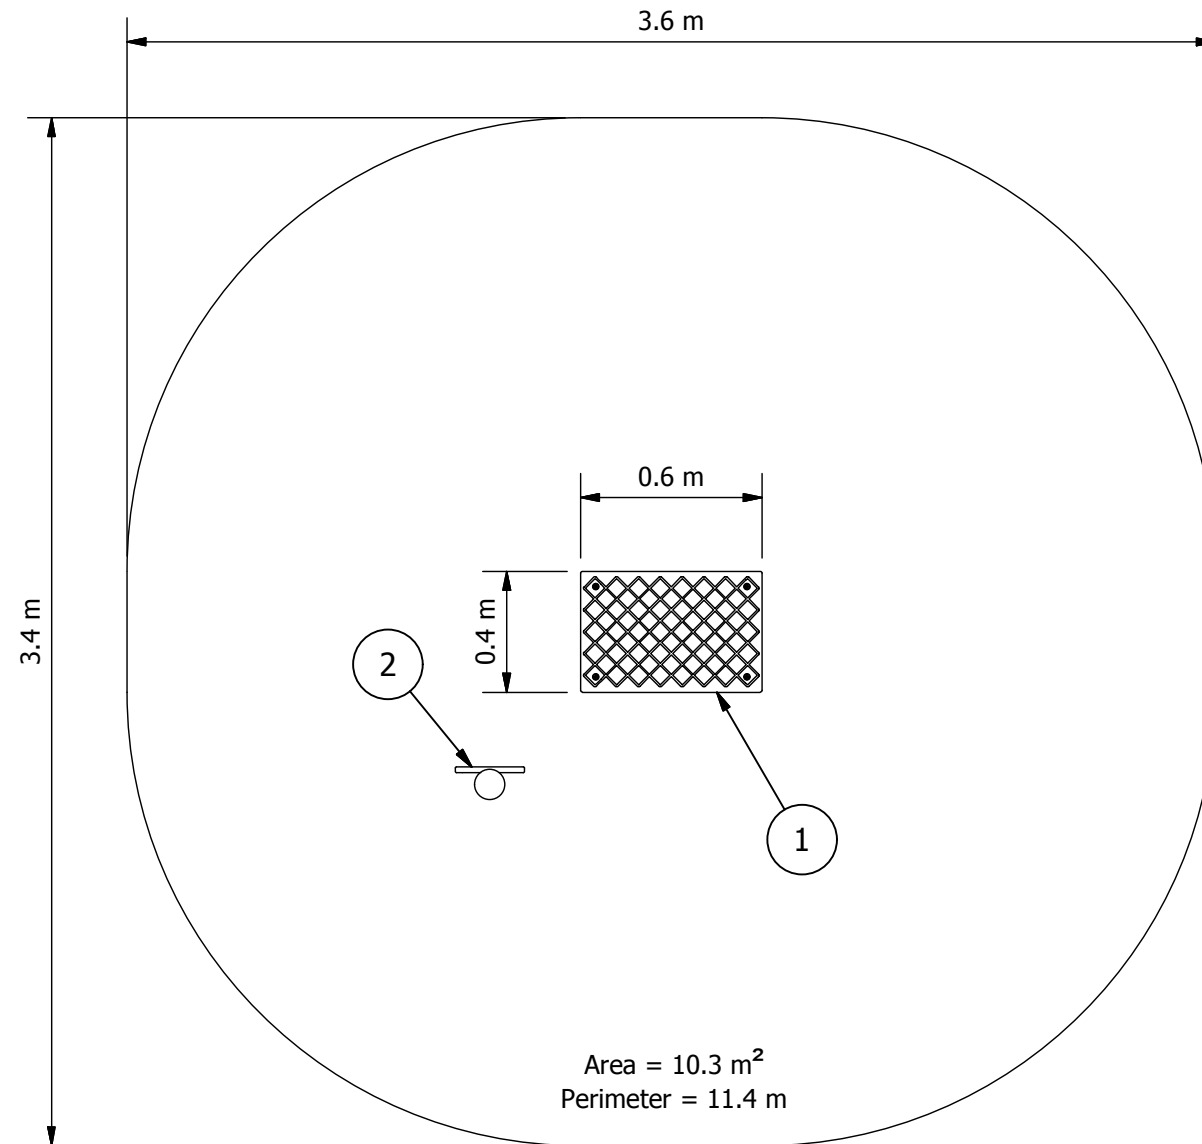

**Fitness Extra
Box Jump (600 High)**

EQUIPMENT INVENTORY			
ITEM	DESCRIPTION	QTY	FHF (mm)
1	FitX Box Jump 600	1	590
2	Instruction Sign - FitX Box Jumps	1	N/A

Site Layout is indicative only & subject to change.
This design is confidential & subject to Copyright.

Design plan

Design No: **FITX032-0**

Drawn by: **J.H.**

Date drawn: **18/02/2016**