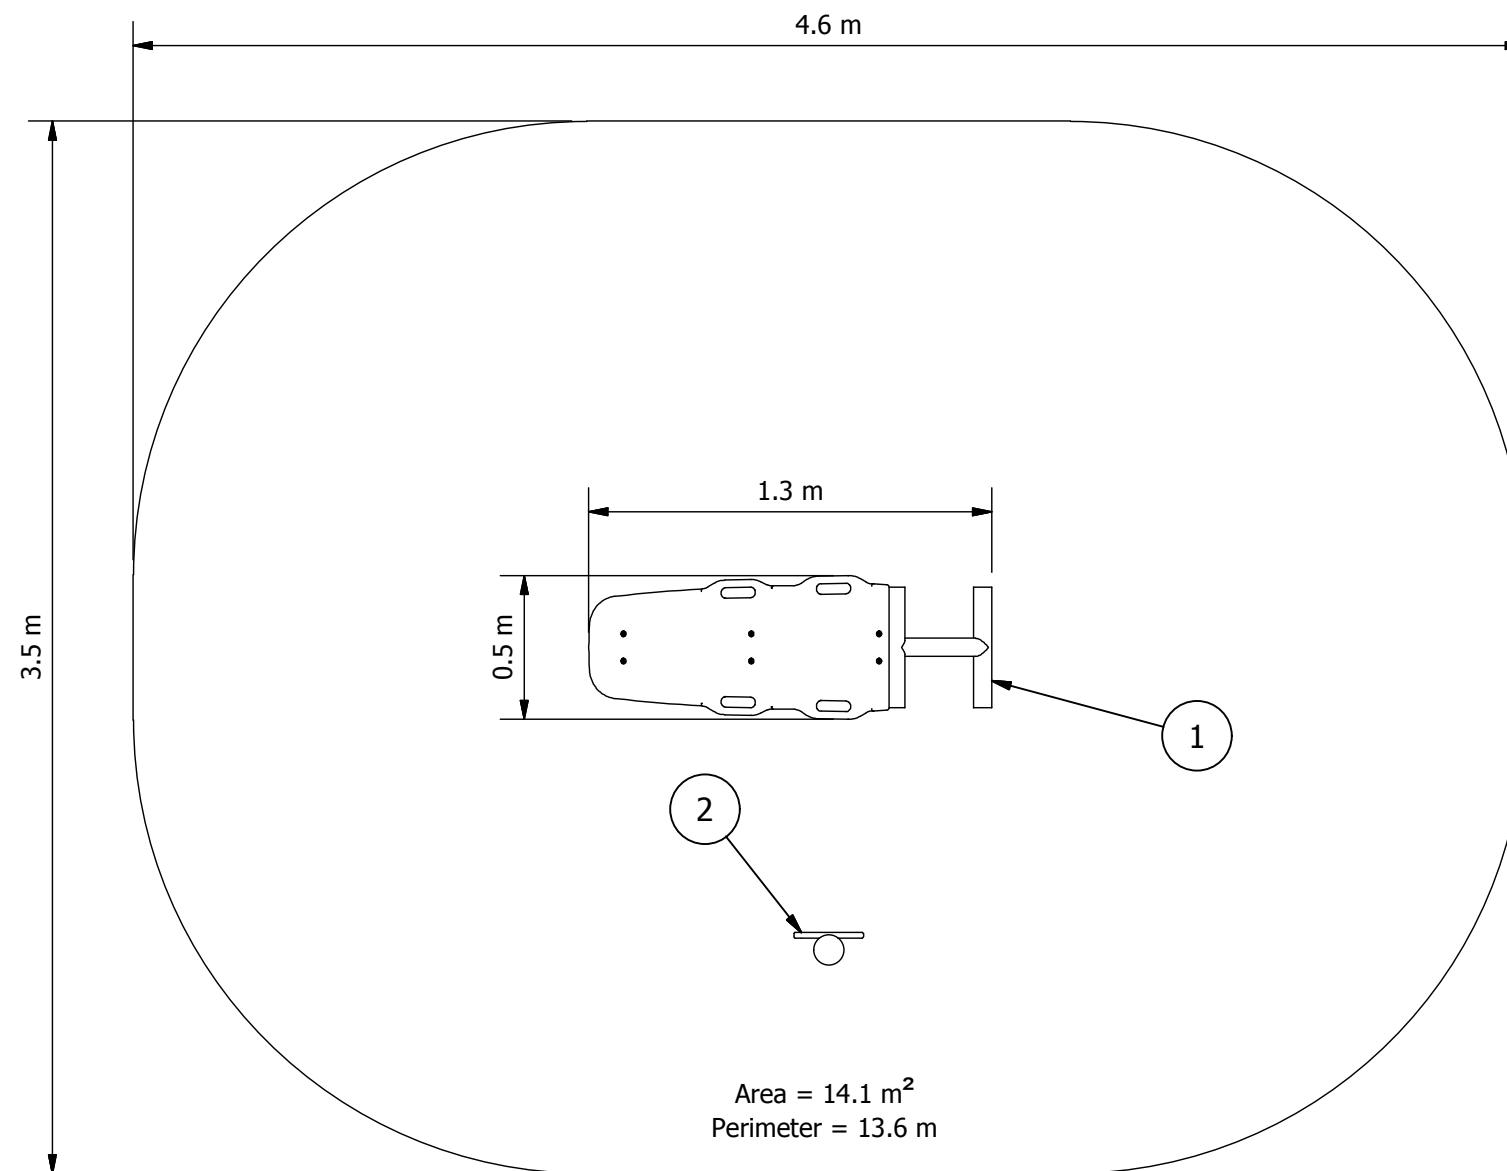

| EQUIPMENT INVENTORY | | | |
|---------------------|--|-----|----------|
| ITEM | DESCRIPTION | QTY | FHF (mm) |
| 1 | FitX Sit Up Bench 20 deg | 1 | 590 |
| 2 | Instruction Sign - FitX Sit Up Station | 1 | N/A |

Site Layout is indicative only & subject to change.
This design is confidential & subject to Copyright.

Design plan

Design No: **FITX026-0** | Drawn by: **J.H.**
Date drawn: **18/02/2016**