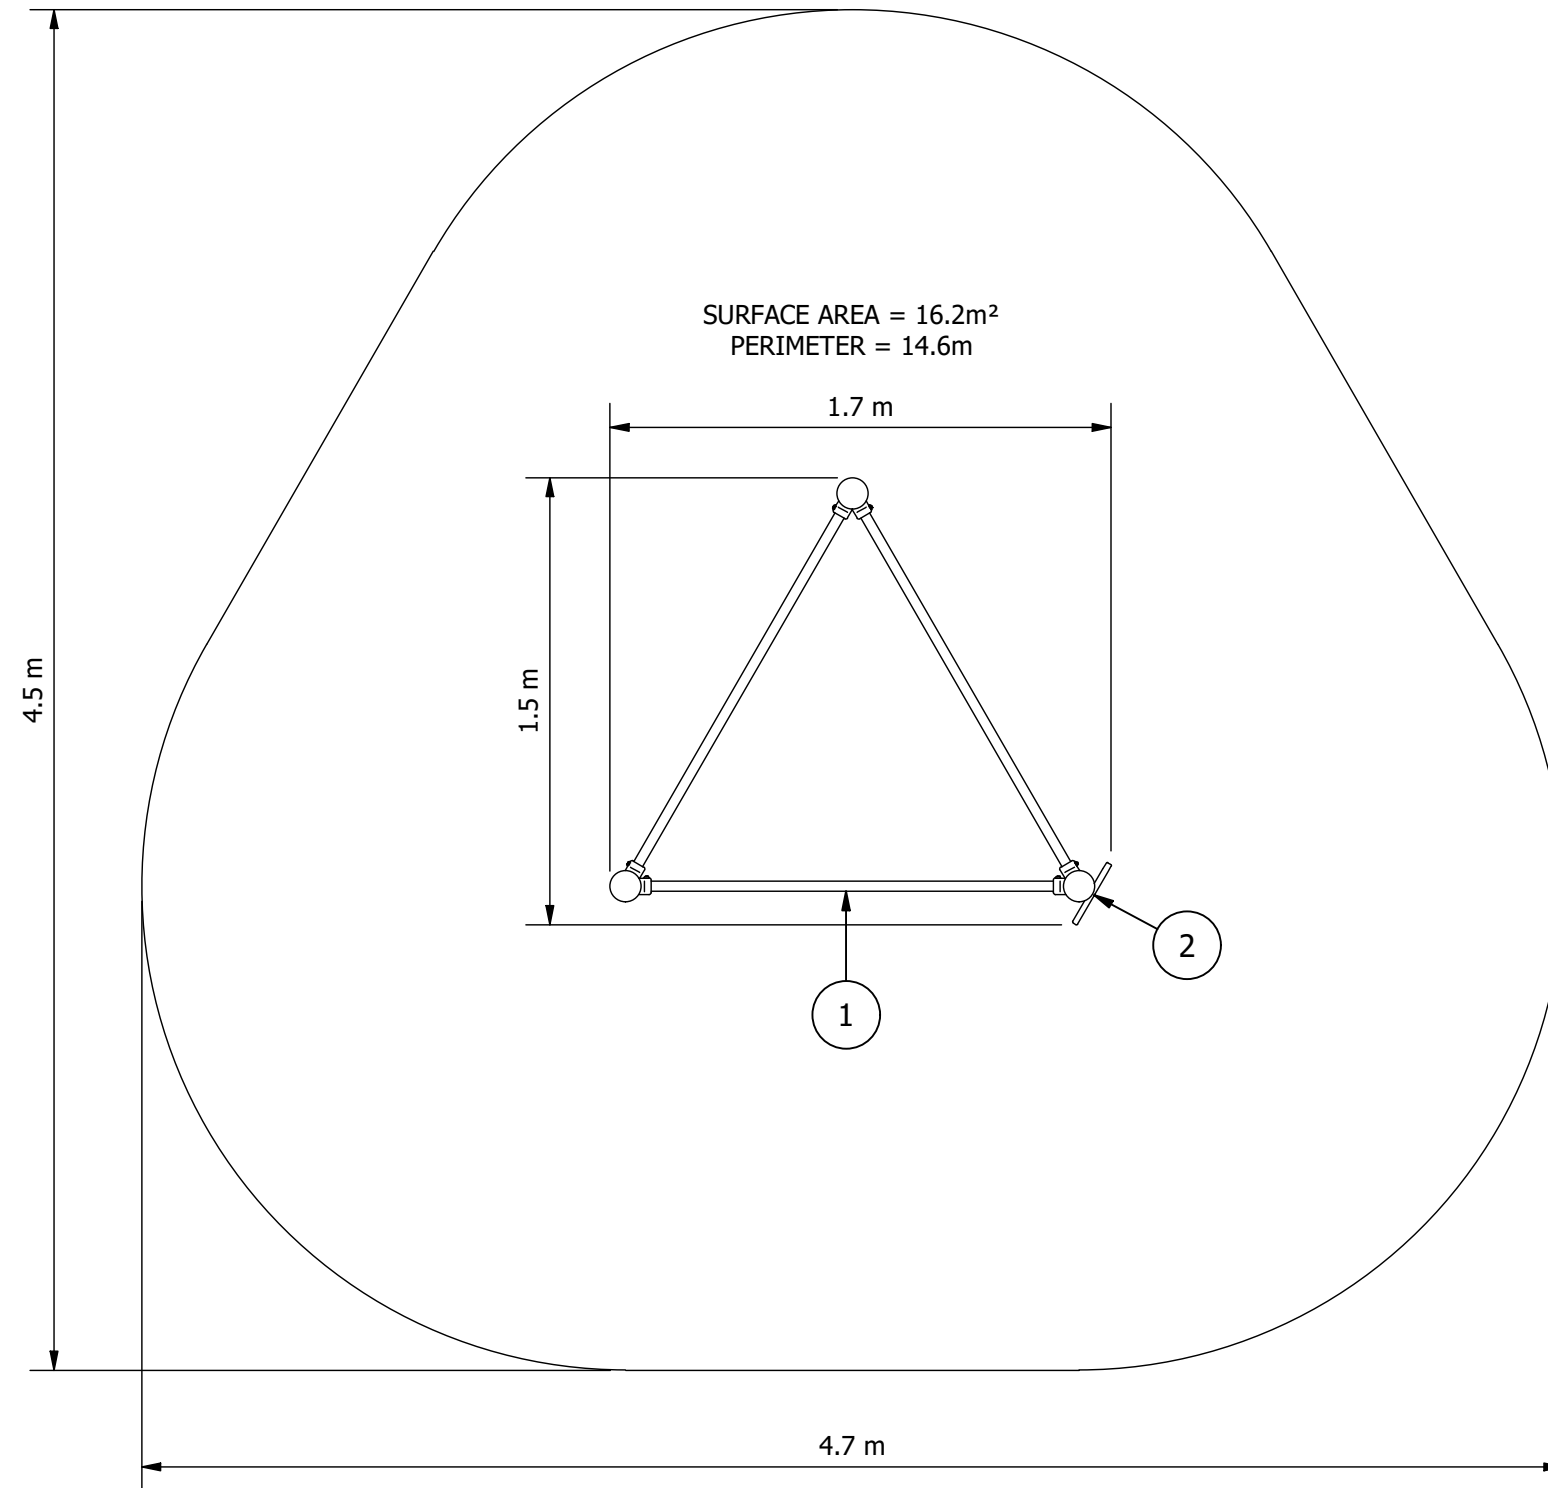

Fitness Extra Pull Up Tri (1800, 1900 & 2000 High)

EQUIPMENT INVENTORY			
ITEM	DESCRIPTION	QTY	FHF (mm)
1	FITX Pulls Ups Tri 1800/1900/2000 high	1	990
2	FITX Pull Up Bars - Sign	1	N/A

ELEVATION

RECOMMENDED MINIMUM SHADE CLEARANCES

- 2.5M FROM ANY ACCESSIBLE PART OF THE EQUIPMENT TO ANY CLIMBABLE PART OF THE SHADE STRUCTURE
- 1.5M FOR ALL OTHER SITUATIONS

Site Layout is indicative only & subject to change.
This design is confidential & subject to Copyright.

FITNESS DESIGN COMPLIANT
WITH AS 16630:2021.

Scale Bar 1:25@A3 (metres) 5

Design Plan

Design No: **FITX018-A** | Drawn by: **S.J.**
Date drawn: **31/05/2021**