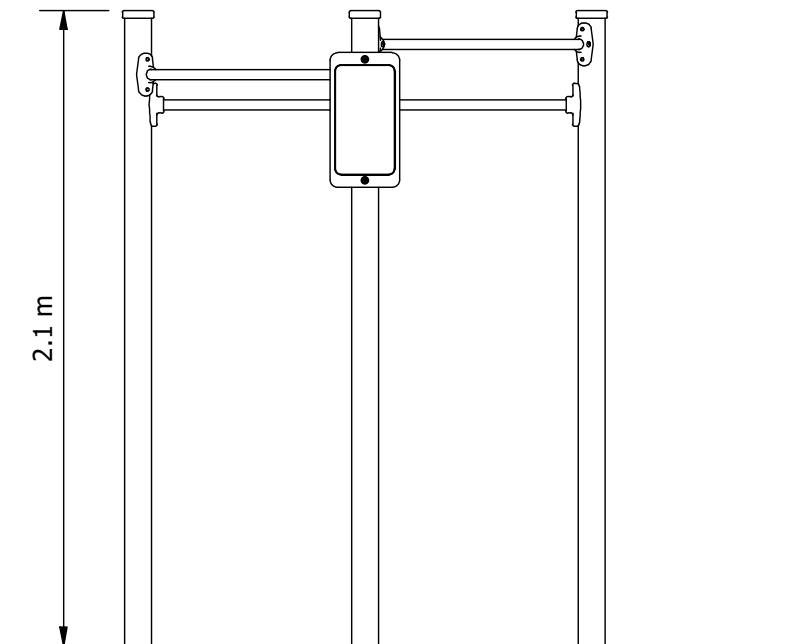

Fitness Extra Pull Up Tri (1800, 1900 & 2000 High)

EQUIPMENT INVENTORY			
ITEM	DESCRIPTION	QTY	FHF (mm)
1	FITX Pulls Ups Tri 1800/1900/2000 high	1	990
2	FITX Pull Up Bars - Sign	1	N/A

ELEVATION

RECOMMENDED MINIMUM SHADE CLEARANCES

- 2.5M FROM ANY ACCESSIBLE PART OF THE EQUIPMENT TO ANY CLIMBABLE PART OF THE SHADE STRUCTURE
- 1.5M FOR ALL OTHER SITUATIONS

Site Layout is indicative only & subject to change.
This design is confidential & subject to Copyright.

FITNESS DESIGN COMPLIANT
WITH AS 16630:2021.

Scale Bar 1:25@A3 (metres) 5

Design Plan

Design No: **FITX018-A** | Drawn by: **S.J.**
Date drawn: **31/05/2021**