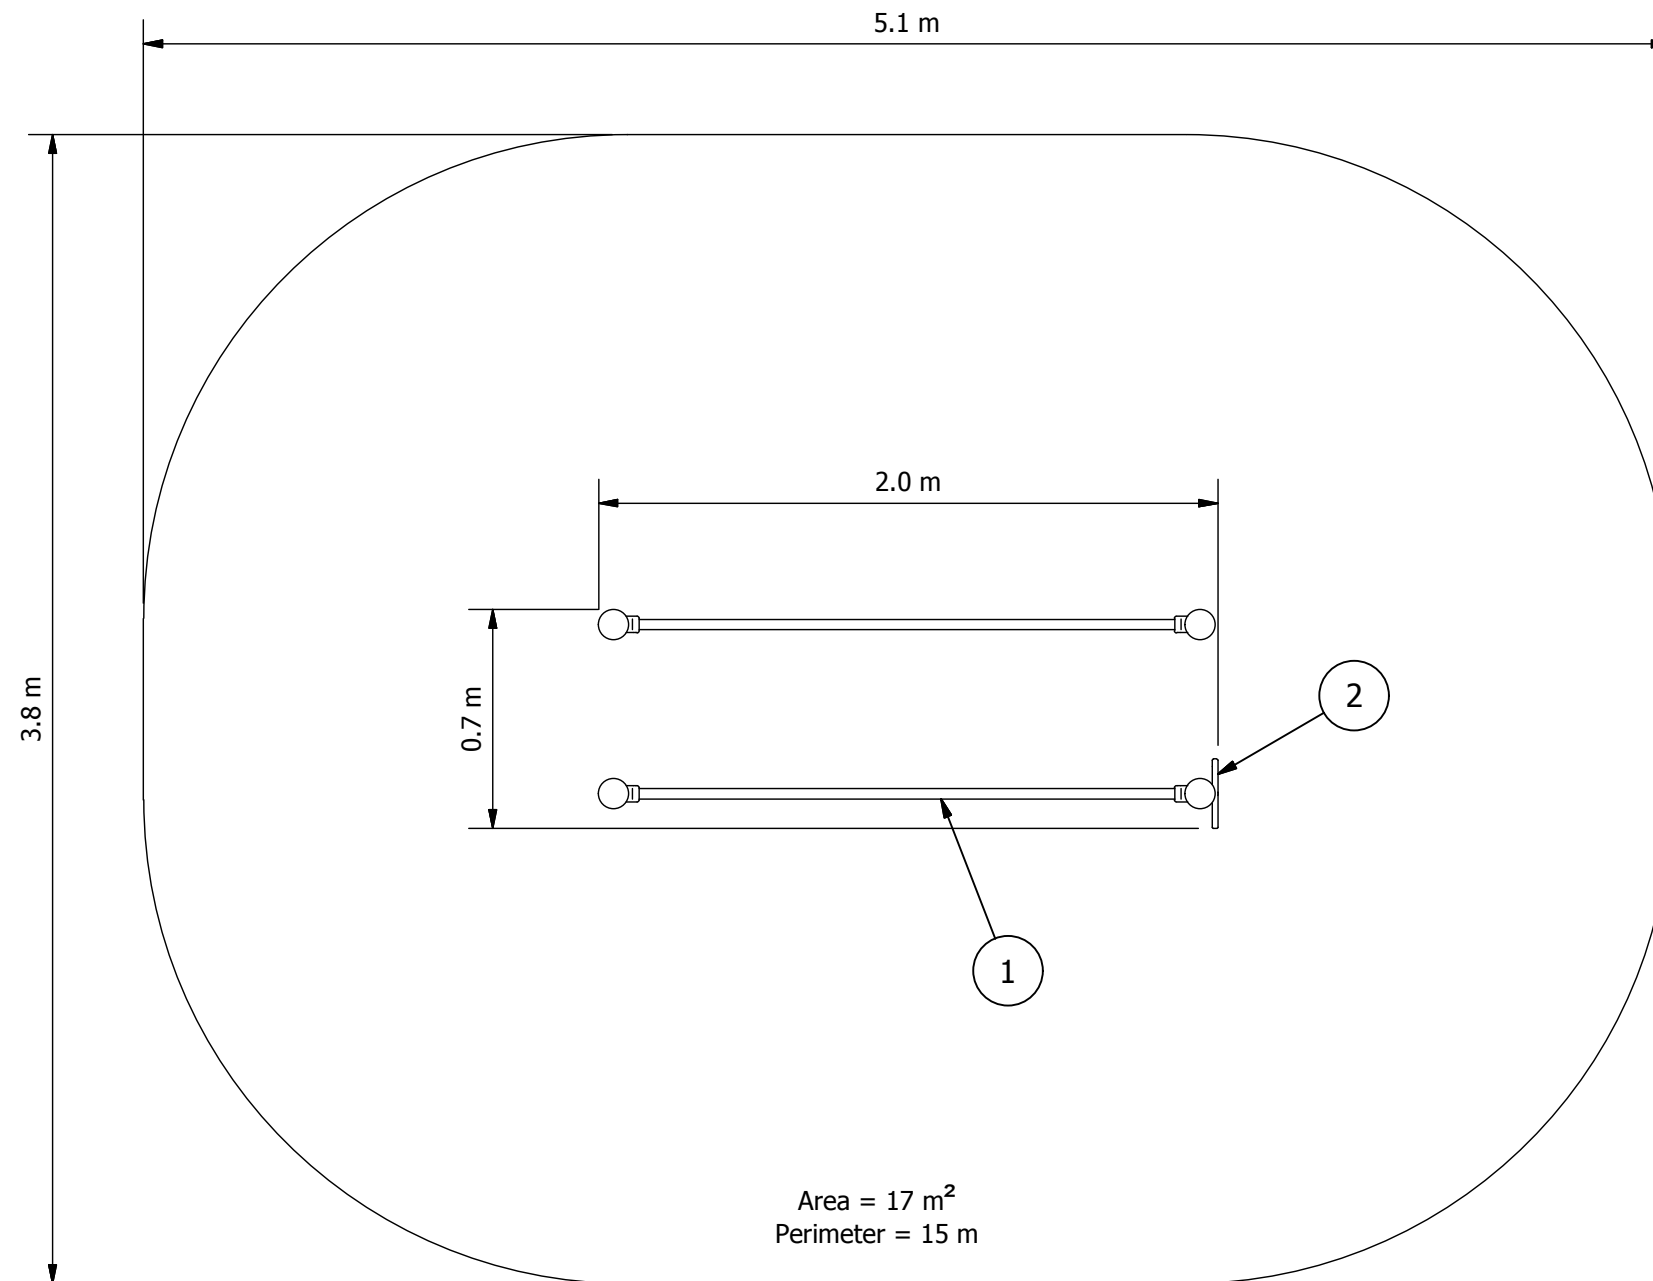

**Fitness Extra
Parallel Bars 2m (1090 High)**

EQUIPMENT INVENTORY			
ITEM	DESCRIPTION	QTY	FHF (mm)
1	FitX Parallel Bars 2m	1	1110
2	Instruction Sign - FitX Parallel Bars	1	N/A

Site Layout is indicative only & subject to change.
This design is confidential & subject to Copyright.

Design plan

Design No: **FITX017-0**

Drawn by: **J.H.**

Date drawn: **2/03/2016**