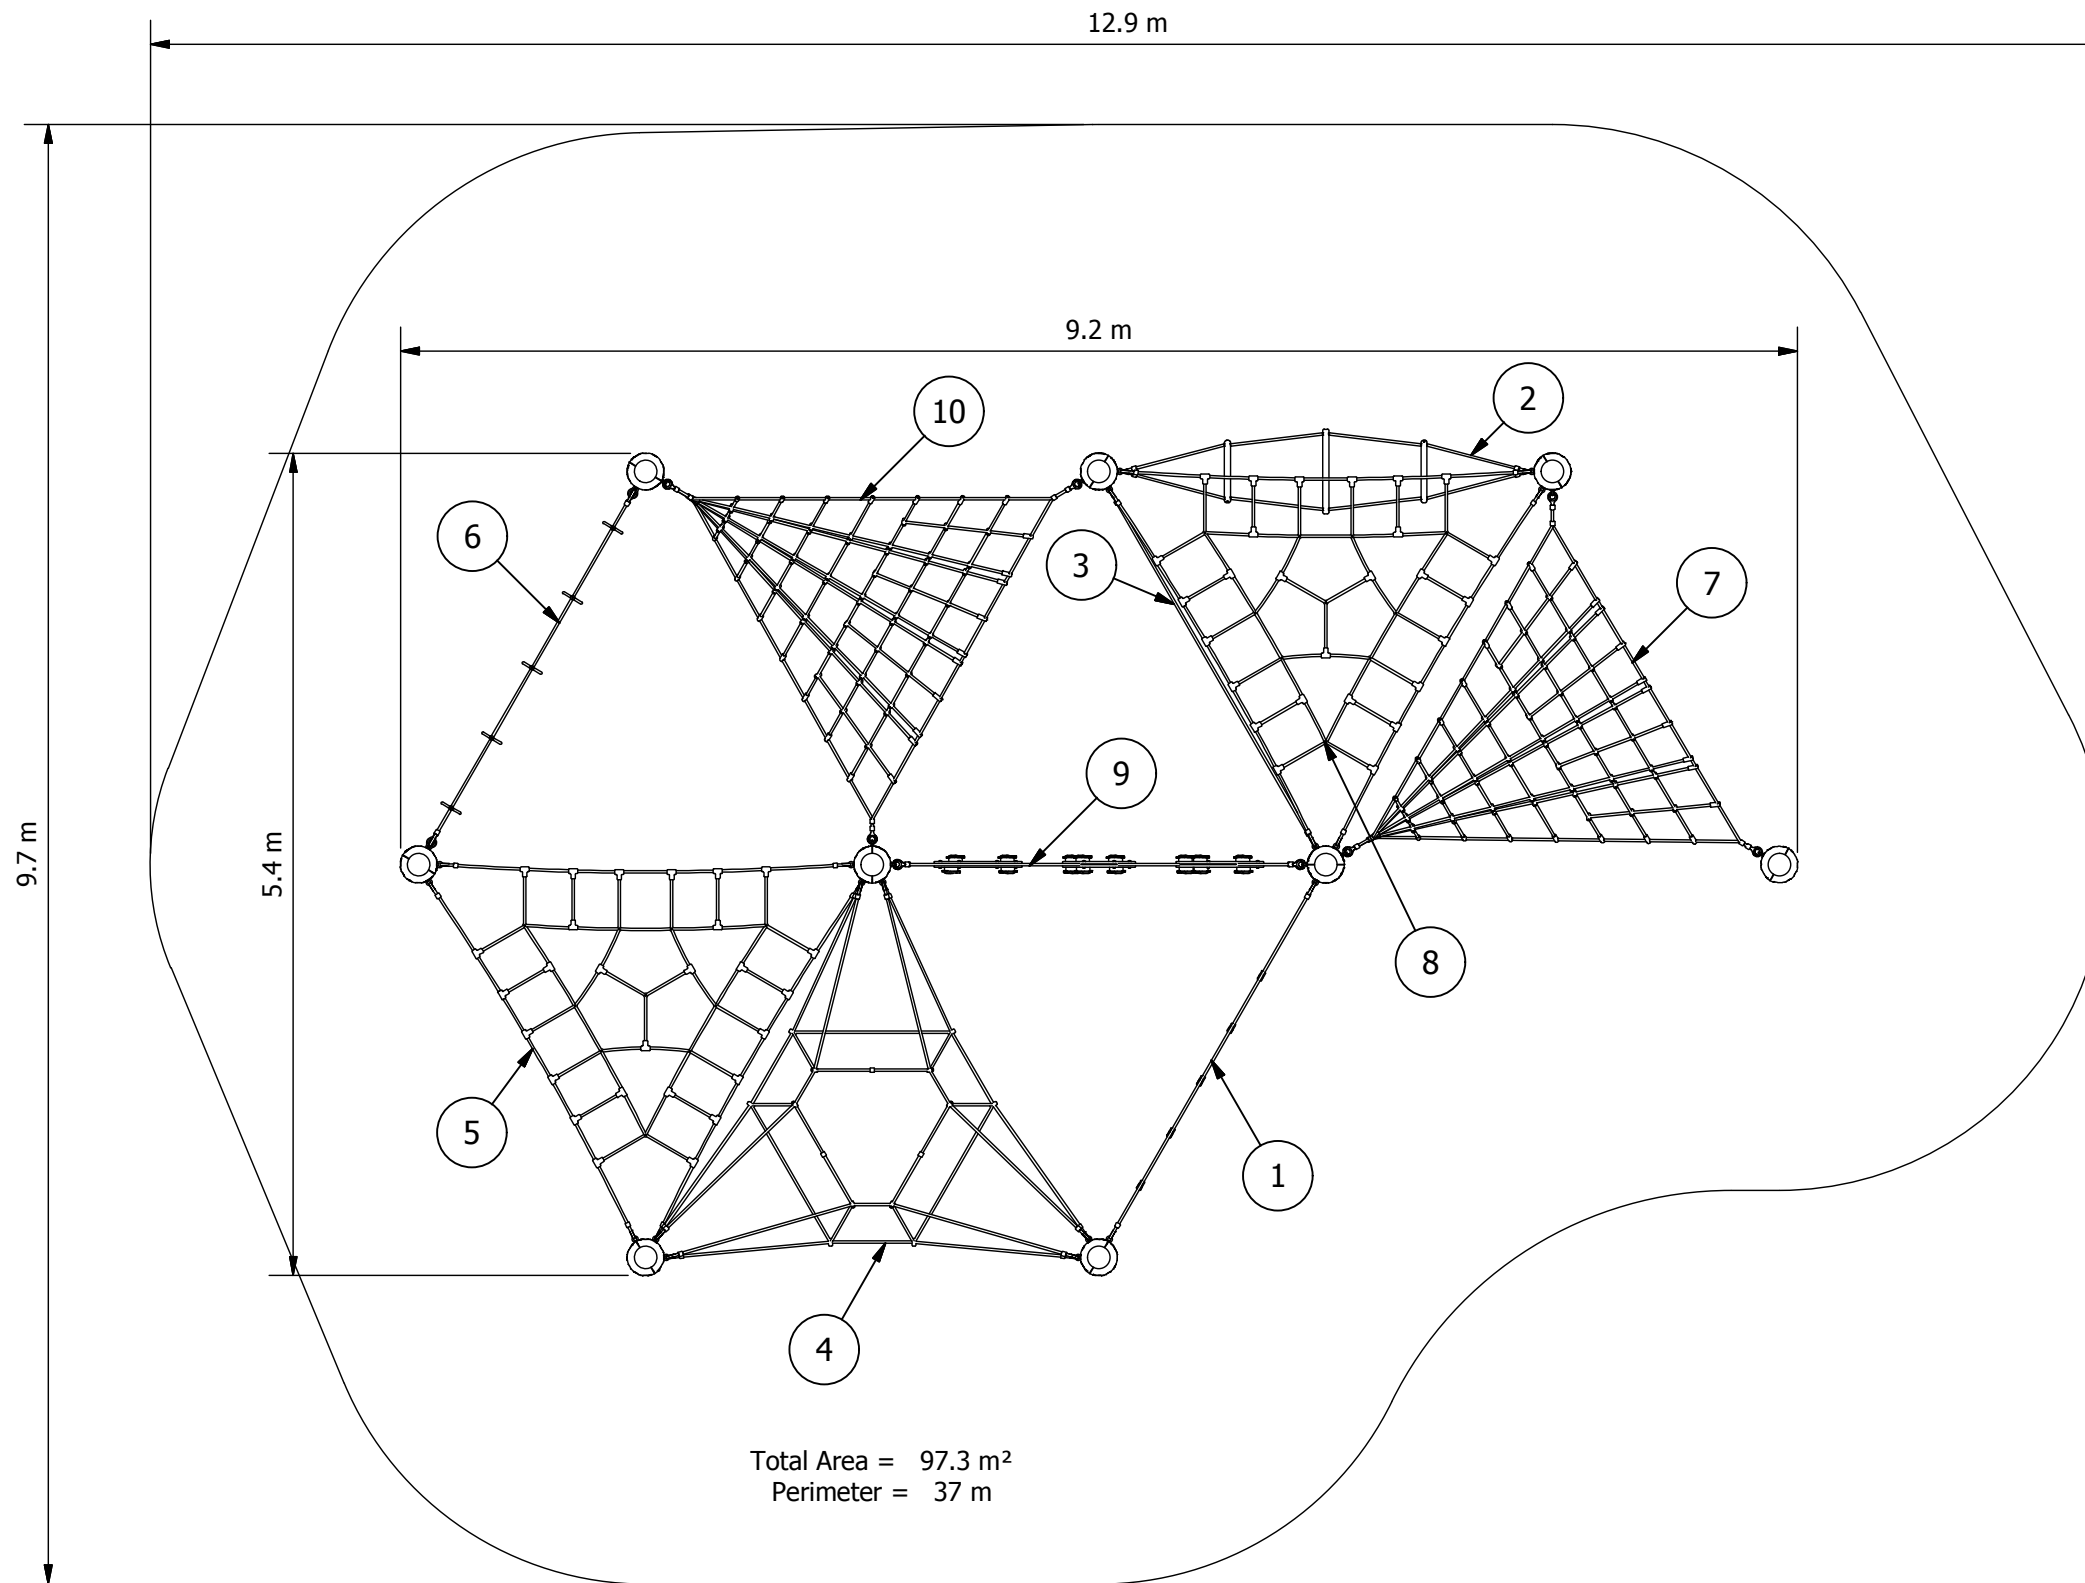

# Mount York - Explorer Nets

EQUIPMENT INVENTORY			
ITEM	DESCRIPTION	QTY	FHF (mm)
1	Slalom Passage	1	1895
2	Challenger Bridge	1	1195
3	Tight Rope	1	335
4	Geo Maze	1	2150
5	Parkour Tri - Low	1	475
6	Monkey Rings	1	1570
7	Ascend Climber Left	1	2145
8	Parkour Tri - High	1	2355
9	Rock Wall	1	2220
10	Ascend Climber Left	1	2285

THIS DESIGN COMPLIES WITH  
PLAYGROUND EQUIPMENT STANDARD  
AS: 4685 - 2014 (PARTS 1-6) &  
AS: 4685 - 2012 (PART 11)

Site Layout is indicative only & subject to change.  
This design is confidential & subject to Copyright.

Design plan

Design No:

**DPE-0020M-0**

Drawn by: **H.R.**

Date drawn: **9/11/2016**