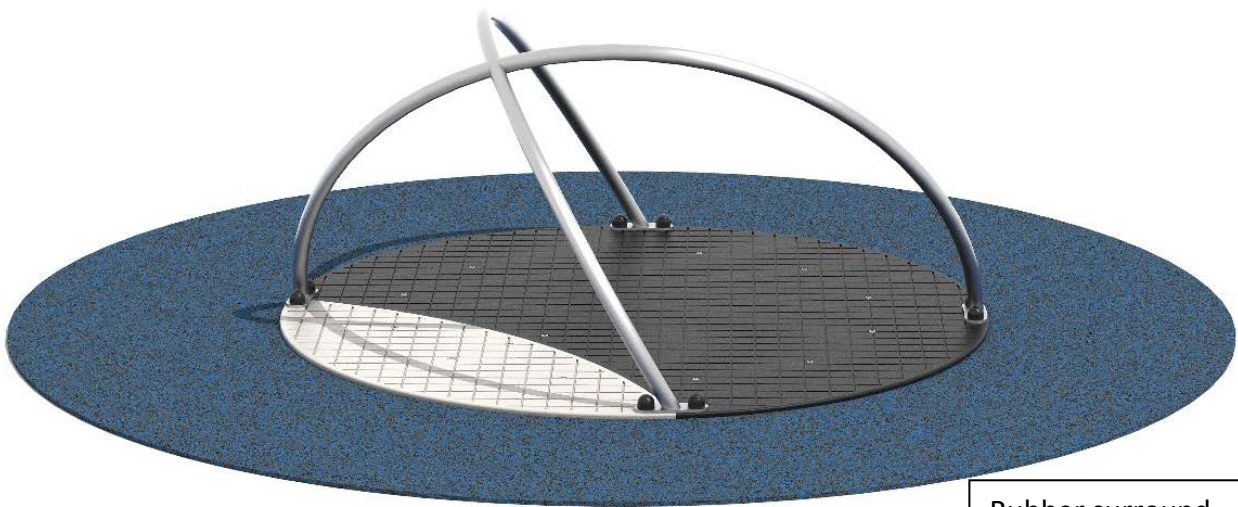

Whirly Go Round 1500 (Wheelchair Accessible)

Product Code: SPN0345FBA

Age Range: Inclusive Play

Capacity: Recommended up to 5 users

Required Space

Diam: 5.7m **Area:** 25.5m²

Max. Equipment Height: 840mm

Critical Fall Height: 1501mm

Easy access for children of all abilities to play together. This Whirly Go Round sits level with the ground to accommodate wheelchairs. The sculptural stainless steel handrail adds an artistic element and extra security.

Rubber surround
not included