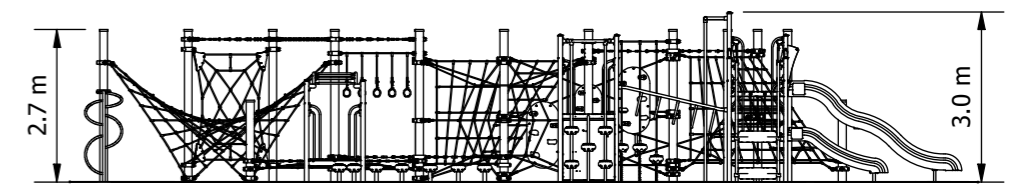

# Eden Valley Explorer Plus

The Explorer Nets have been designed to offer users an infinite combination of approaches, ensuring they'll always be challenged and never bored! The nets also serve as a creative place to 'hang out' with plenty of ways to just sit and balance while chatting with friends.

Product Code: DPP-0009

**Required Space**  
18.1m x 19.3m<sup>2</sup>

**Area**  
246.4m<sup>2</sup>

**Age Group**  
5-12

**Max FHoF**  
2565mm

**Equipment Height**  
3015mm