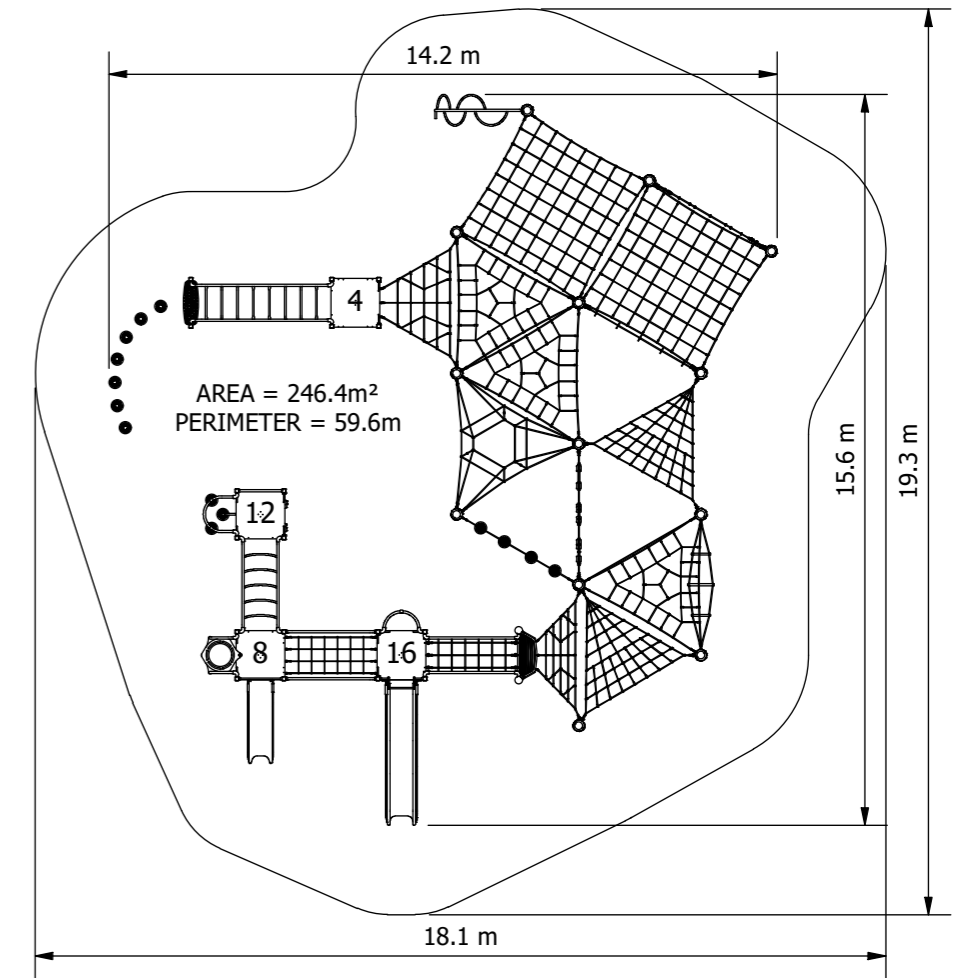

# Eden Valley Explorer Plus

The Explorer Nets have been designed to offer users an infinite combination of approaches, ensuring they'll always be challenged and never bored! The nets also serve as a creative place to 'hang out' with plenty of ways to just sit and balance while chatting with friends.

Product Code: DPP-0009

**Required Space**  
18.1m x 19.3m<sup>2</sup>

**Area**  
246.4m<sup>2</sup>

**Age Group**  
5-12

**Max FHoF**  
2565mm

**Equipment Height**  
3015mm