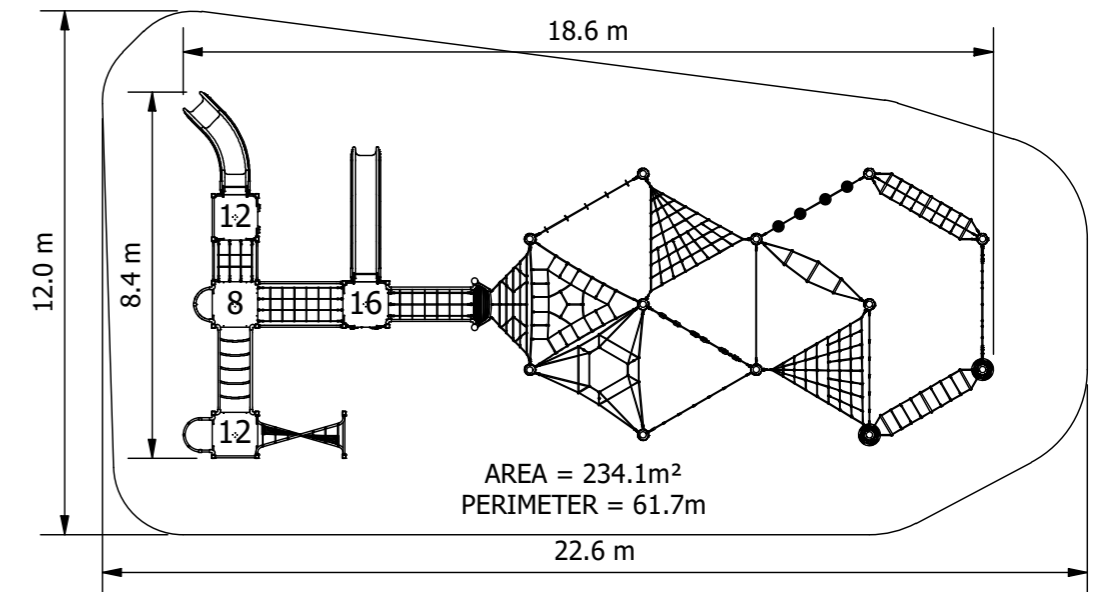

Product Code: DPP-0008

Required Space
12.0m x 22.6m²

Area
234.1m²

Age Group
5-12

Max FHof
2532mm

Equipment Height
3615mm