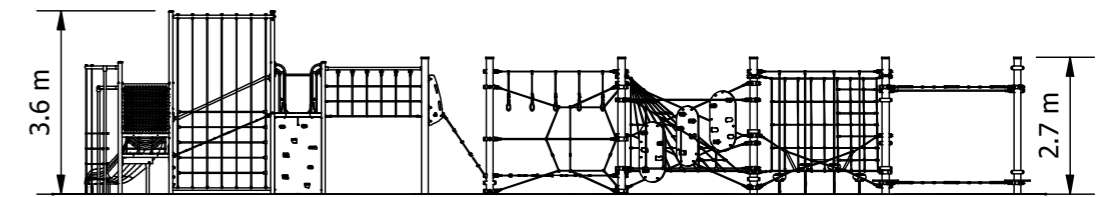

Product Code: DPP-0008

Required Space
12.0m x 22.6m²

Area
234.1m²

Age Group
5-12

Max FHof
2532mm

Equipment Height
3615mm