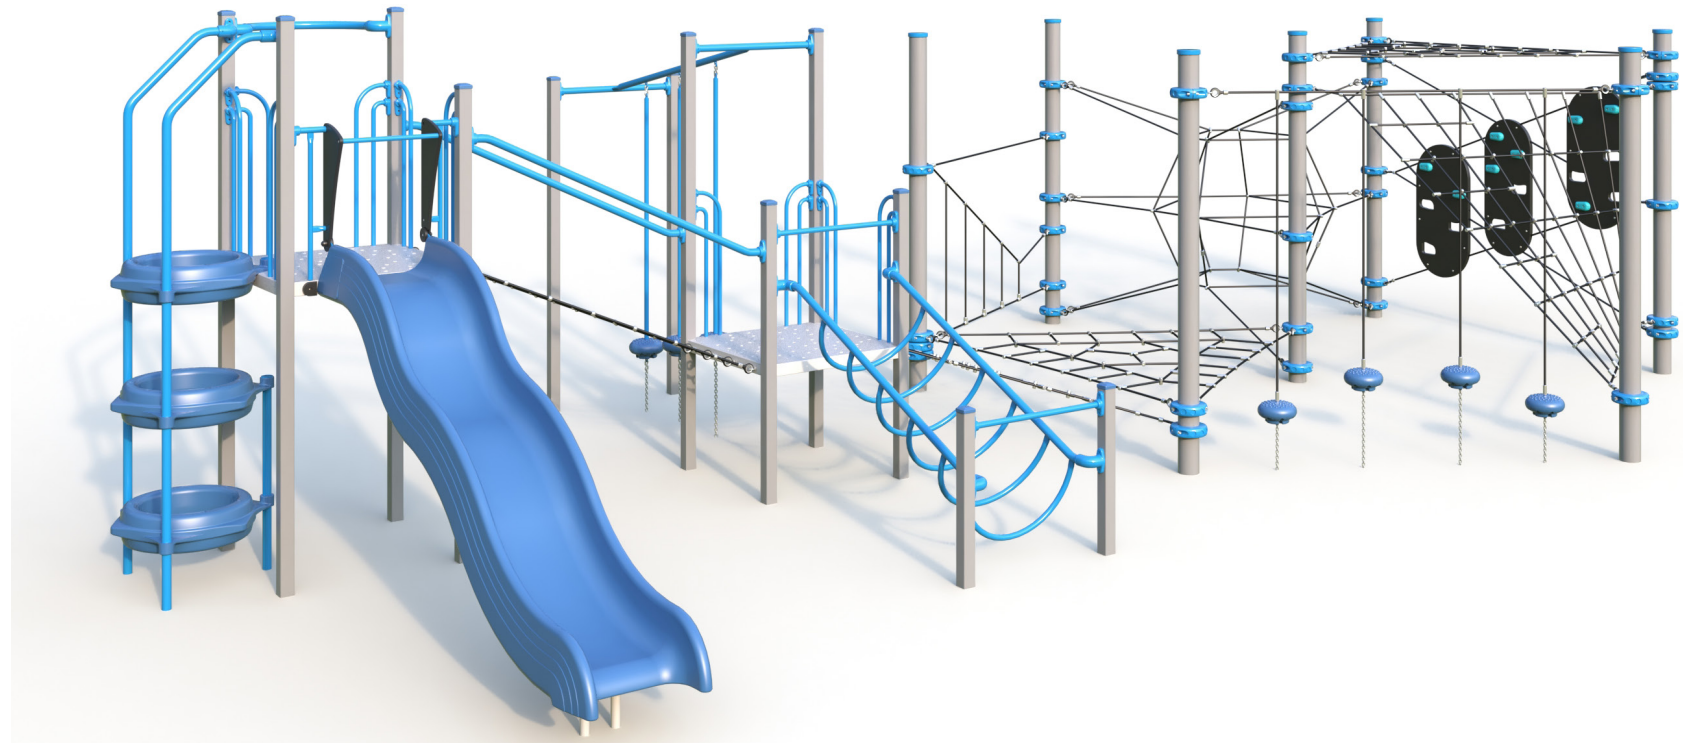

Indigo Valley Explorer Plus

The Explorer Nets have been designed to offer users an infinite combination of approaches, ensuring they'll always be challenged and never bored! The nets also serve as a creative place to 'hang out' with plenty of ways to just sit and balance while chatting with friends.

Product Code: DPP-0005

Required Space
12.0m x 15.5m²

Area
135.3m²

Age Group
5-12

Max FHof
2385mm

Equipment Height
3015mm