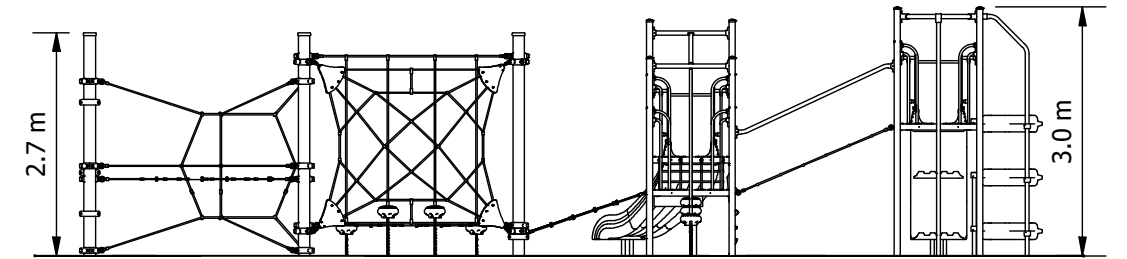

Product Code: DPP-0005

Required Space
12.0m x 15.5m²

Area
135.3m²

Age Group
5-12

Max FHof
2385mm

Equipment Height
3015mm