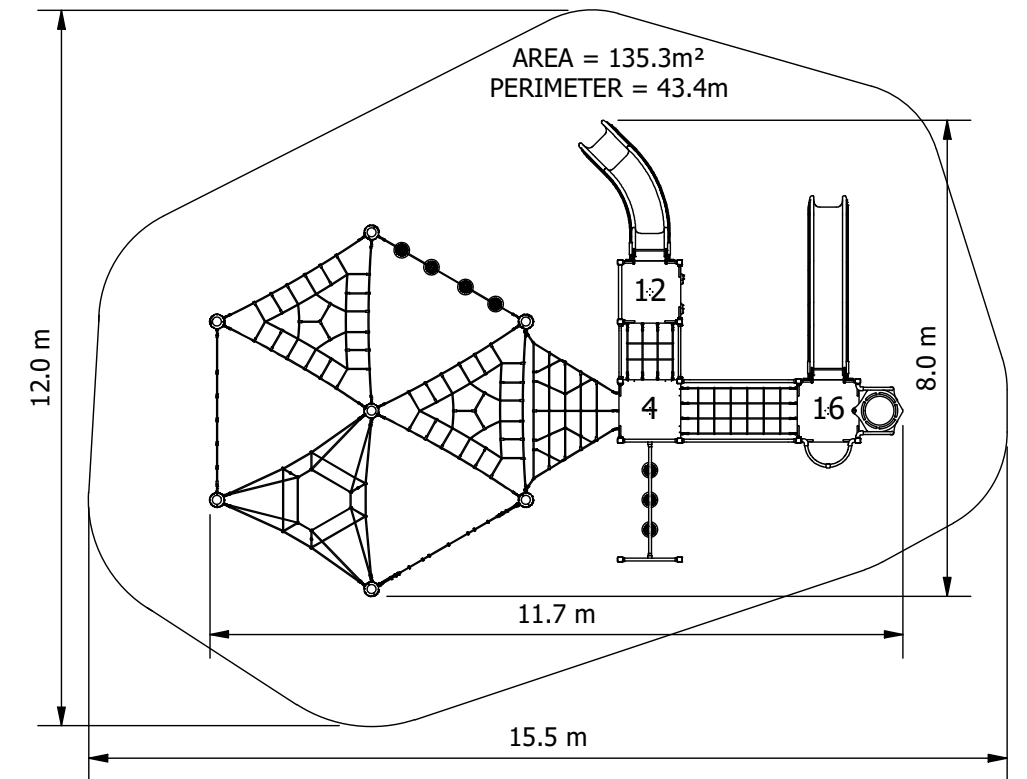

Product Code: DPP-0005

Required Space
12.0m x 15.5m²

Area
135.3m²

Age Group
5-12

Max FHof
2385mm

Equipment Height
3015mm