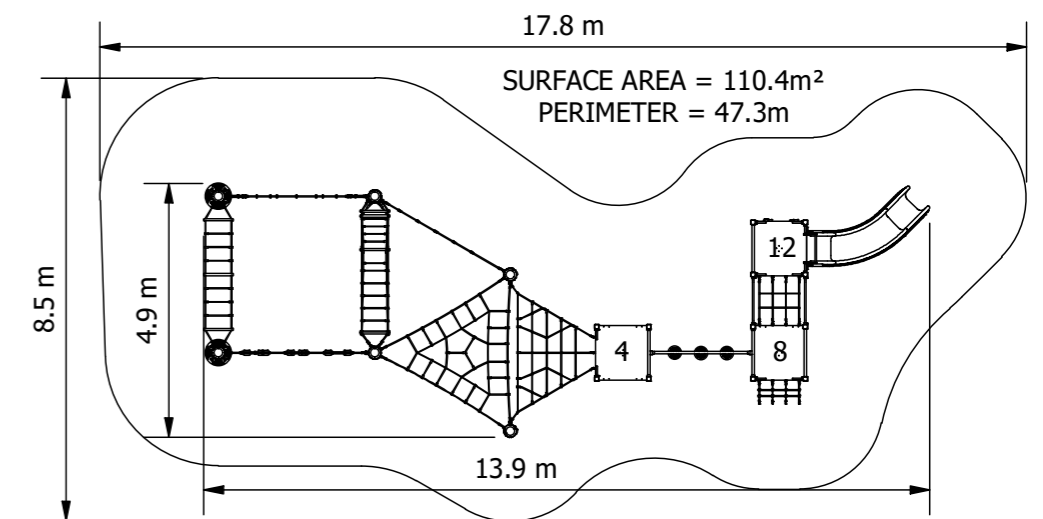

Product Code: DPP-0003

Required Space
8.5m x 17.8m²

Area
110.4m²

Age Group
5-12

Max FHof
2315mm

Equipment Height
2815mm