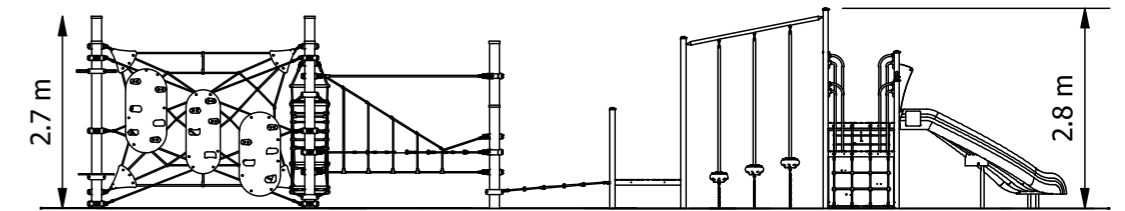

Product Code: DPP-0003

Required Space
8.5m x 17.8m²

Area
110.4m²

Age Group
5-12

Max FHof
2315mm

Equipment Height
2815mm