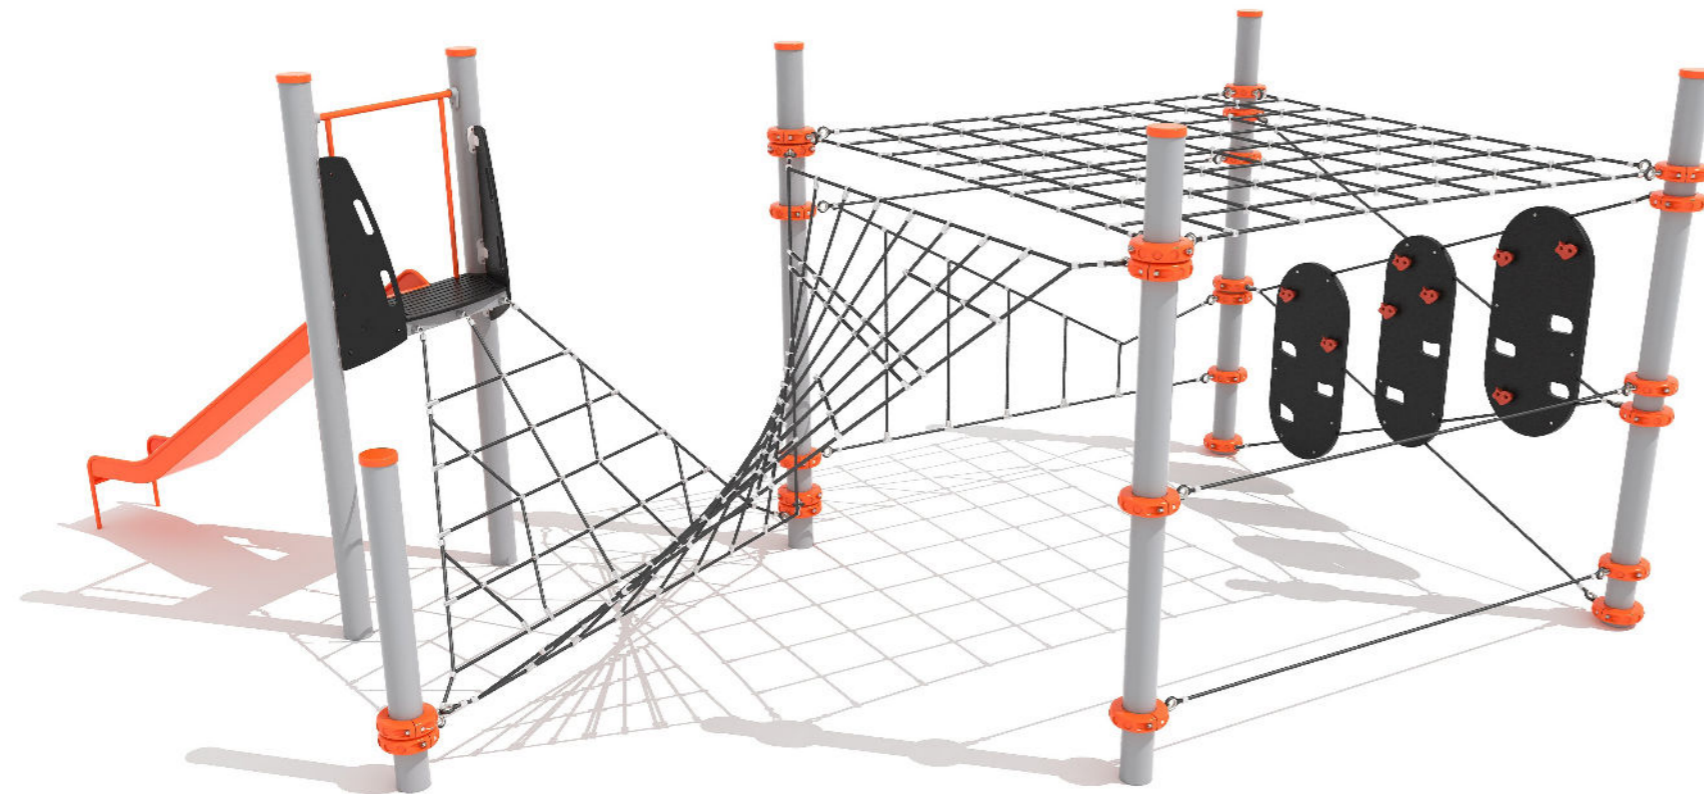

Mount Feathertop Explorer Net

The Explorer Nets have been designed to offer users an infinite combination of approaches, ensuring they'll always be challenged and never bored! The nets also serve as a creative place to 'hang out' with plenty of ways to just sit and balance while chatting with friends.

Product Code: DPE-0016

Required Space
9.8m x 10.4m²

Area
75.8m²

Age Group
5-12

Max FHof
2285mm

Equipment Height
2705mm