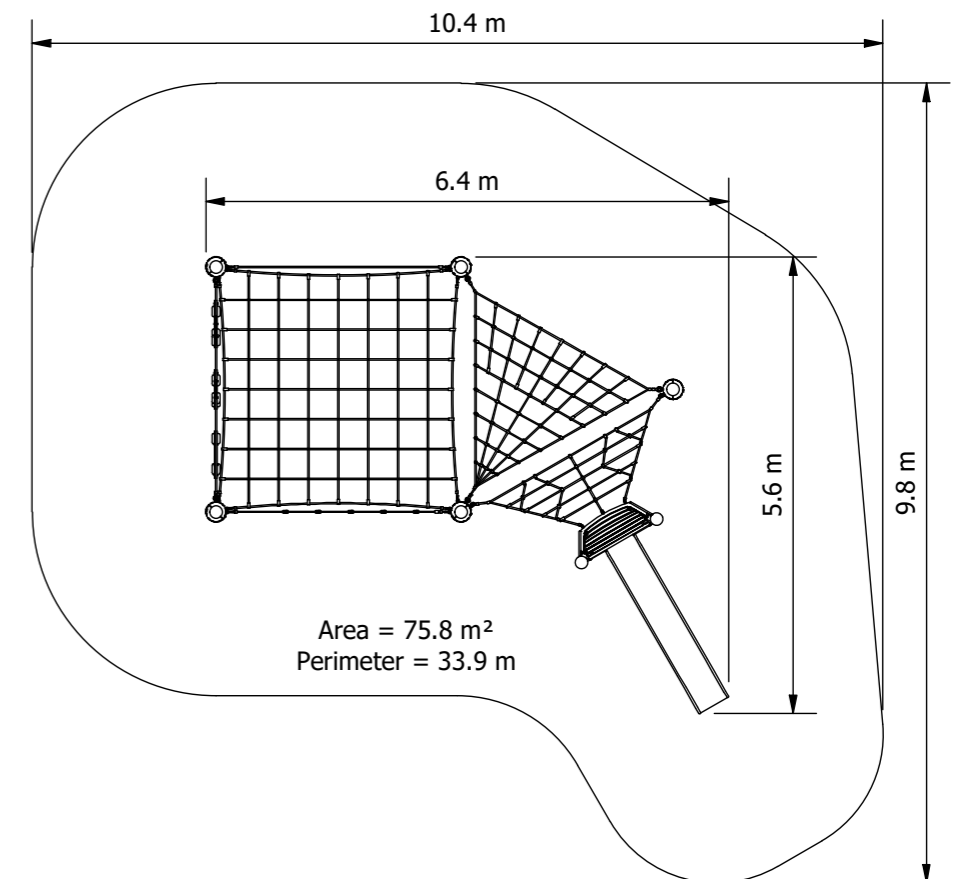

Mount Feathertop Explorer Net

The Explorer Nets have been designed to offer users an infinite combination of approaches, ensuring they'll always be challenged and never bored! The nets also serve as a creative place to 'hang out' with plenty of ways to just sit and balance while chatting with friends.

Product Code: DPE-0016

Required Space
9.8m x 10.4m²

Area
75.8m²

Age Group
5-12

Max FHof
2285mm

Equipment Height
2705mm