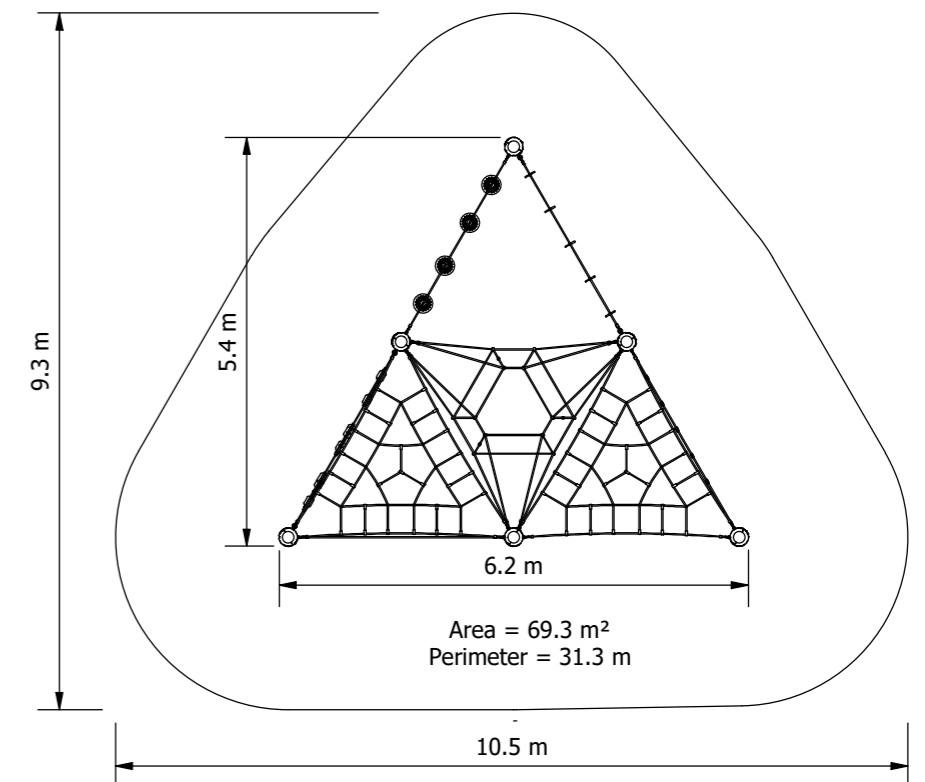

Product Code: DPE-0009

Required Space
9.3m x 10.5m²

Area
69.3m²

Age Group
5-12

Max FHof
2355mm

Equipment Height
2705mm