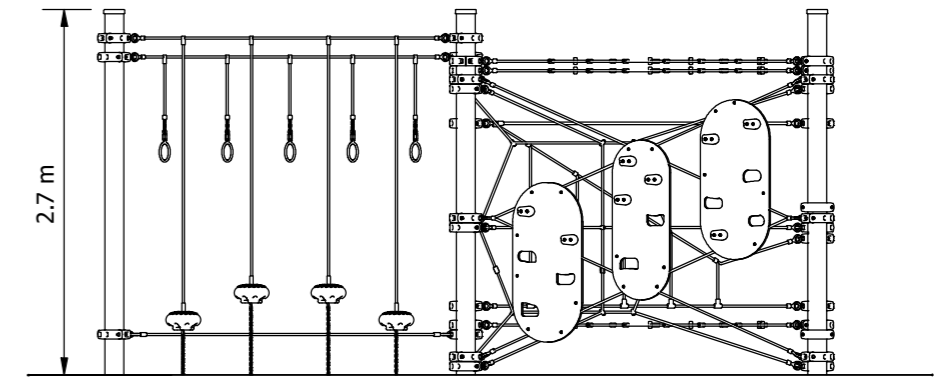

Product Code: DPE-0009

Required Space
9.3m x 10.5m²

Area
69.3m²

Age Group
5-12

Max FHof
2355mm

Equipment Height
2705mm