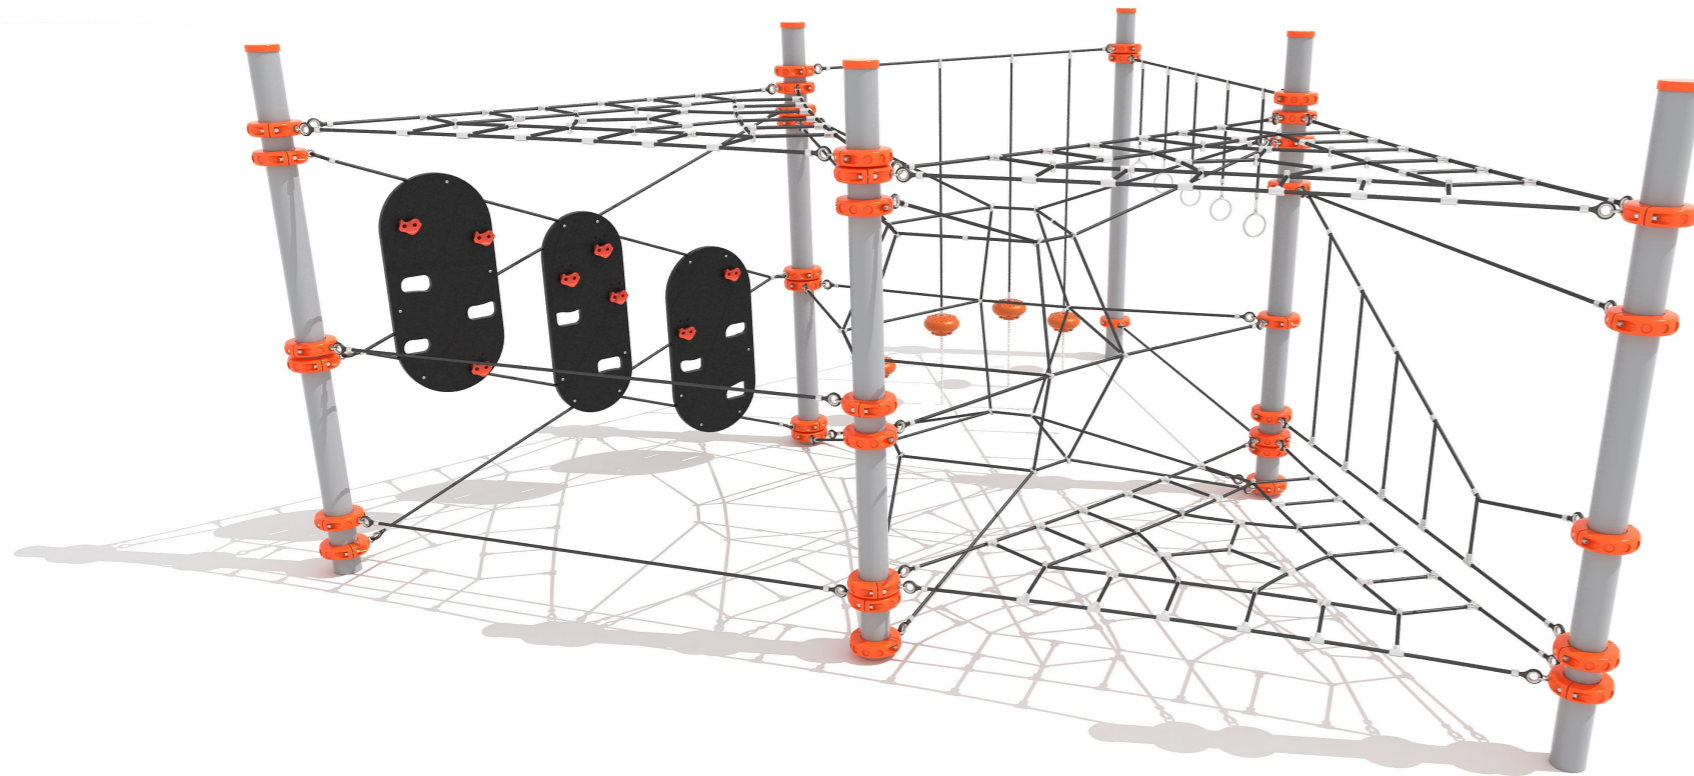

Flinders Ranges Explorer Net

The Explorer Nets have been designed to offer users an infinite combination of approaches, ensuring they'll always be challenged and never bored! The nets also serve as a creative place to 'hang out' with plenty of ways to just sit and balance while chatting with friends.

Product Code: DPE-0009

Required Space
9.3m x 10.5m²

Area
69.3m²

Age Group
5-12

Max FHof
2355mm

Equipment Height
2705mm