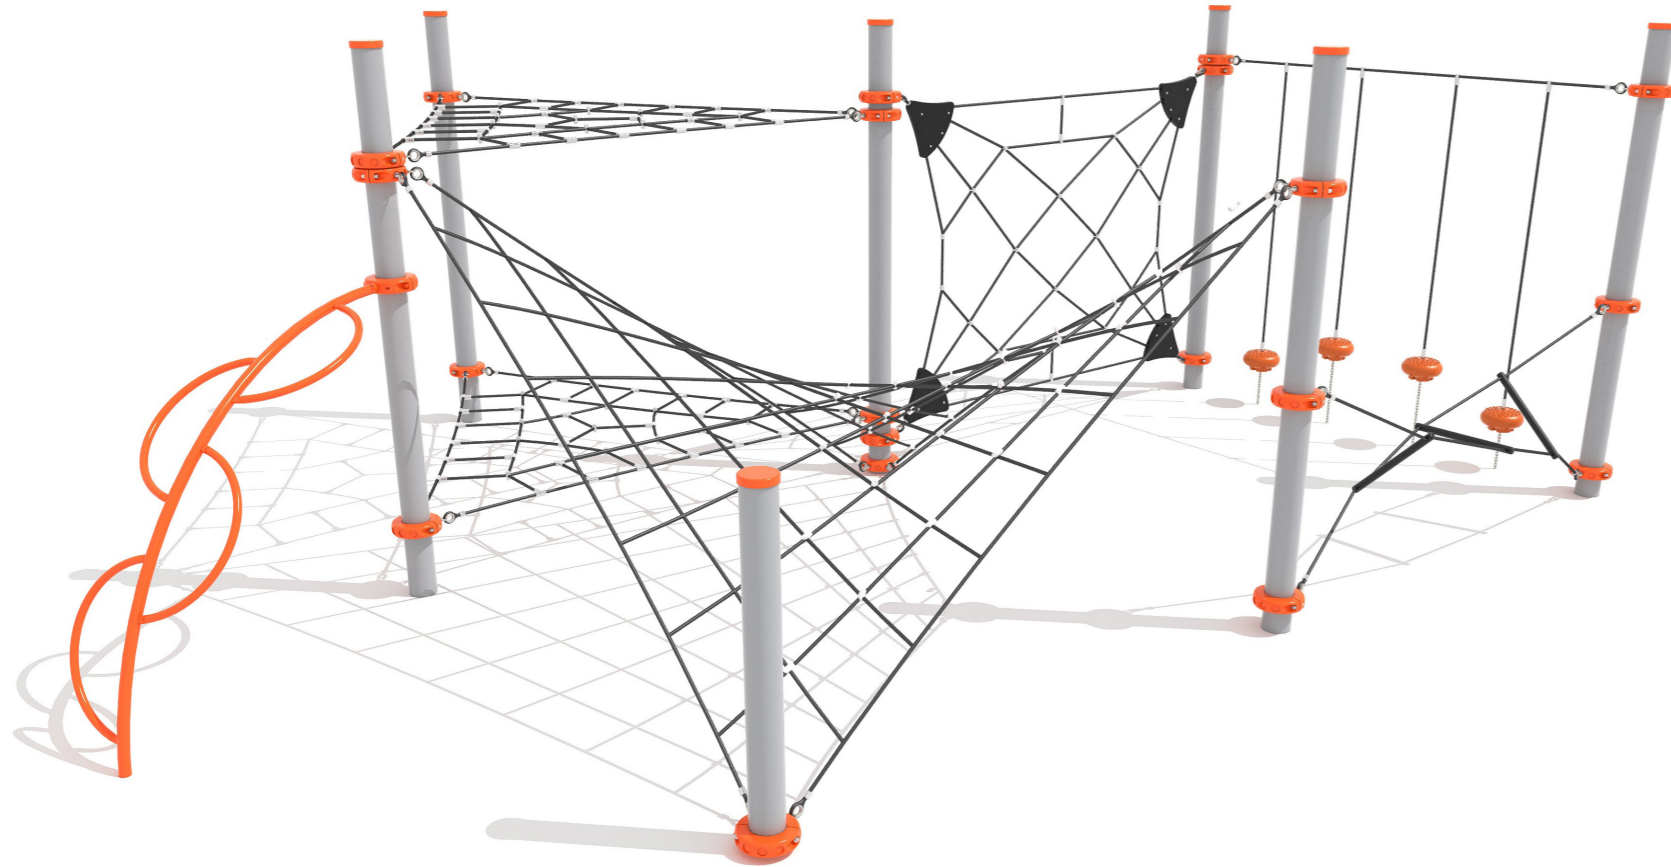

Mount Bimberi Peak Explorer Net

The Explorer Nets have been designed to offer users an infinite combination of approaches, ensuring they'll always be challenged and never bored! The nets also serve as a creative place to 'hang out' with plenty of ways to just sit and balance while chatting with friends.

Product Code: DPE-0008

Required Space
9.9m x 11.7m²

Area
87.0m²

Age Group
5-12

Max FHof
2315mm

Equipment Height
2705mm