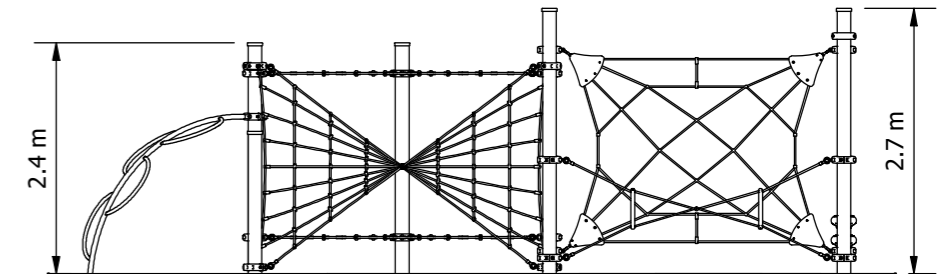

Mount Bimberi Peak Explorer Net

The Explorer Nets have been designed to offer users an infinite combination of approaches, ensuring they'll always be challenged and never bored! The nets also serve as a creative place to 'hang out' with plenty of ways to just sit and balance while chatting with friends.

Product Code: DPE-0008

Required Space
9.9m x 11.7m²

Area
87.0m²

Age Group
5-12

Max FHof
2315mm

Equipment Height
2705mm