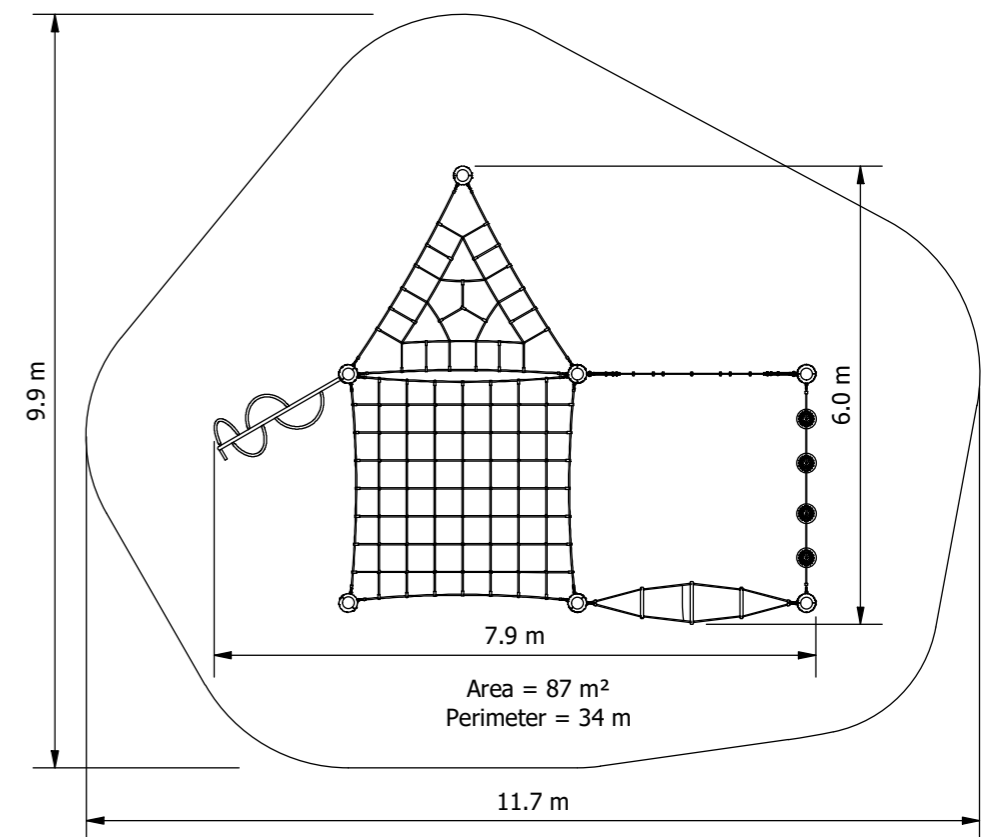

Mount Bimberi Peak Explorer Net

The Explorer Nets have been designed to offer users an infinite combination of approaches, ensuring they'll always be challenged and never bored! The nets also serve as a creative place to 'hang out' with plenty of ways to just sit and balance while chatting with friends.

Product Code: DPE-0008

Required Space
9.9m x 11.7m²

Area
87.0m²

Age Group
5-12

Max FHof
2315mm

Equipment Height
2705mm