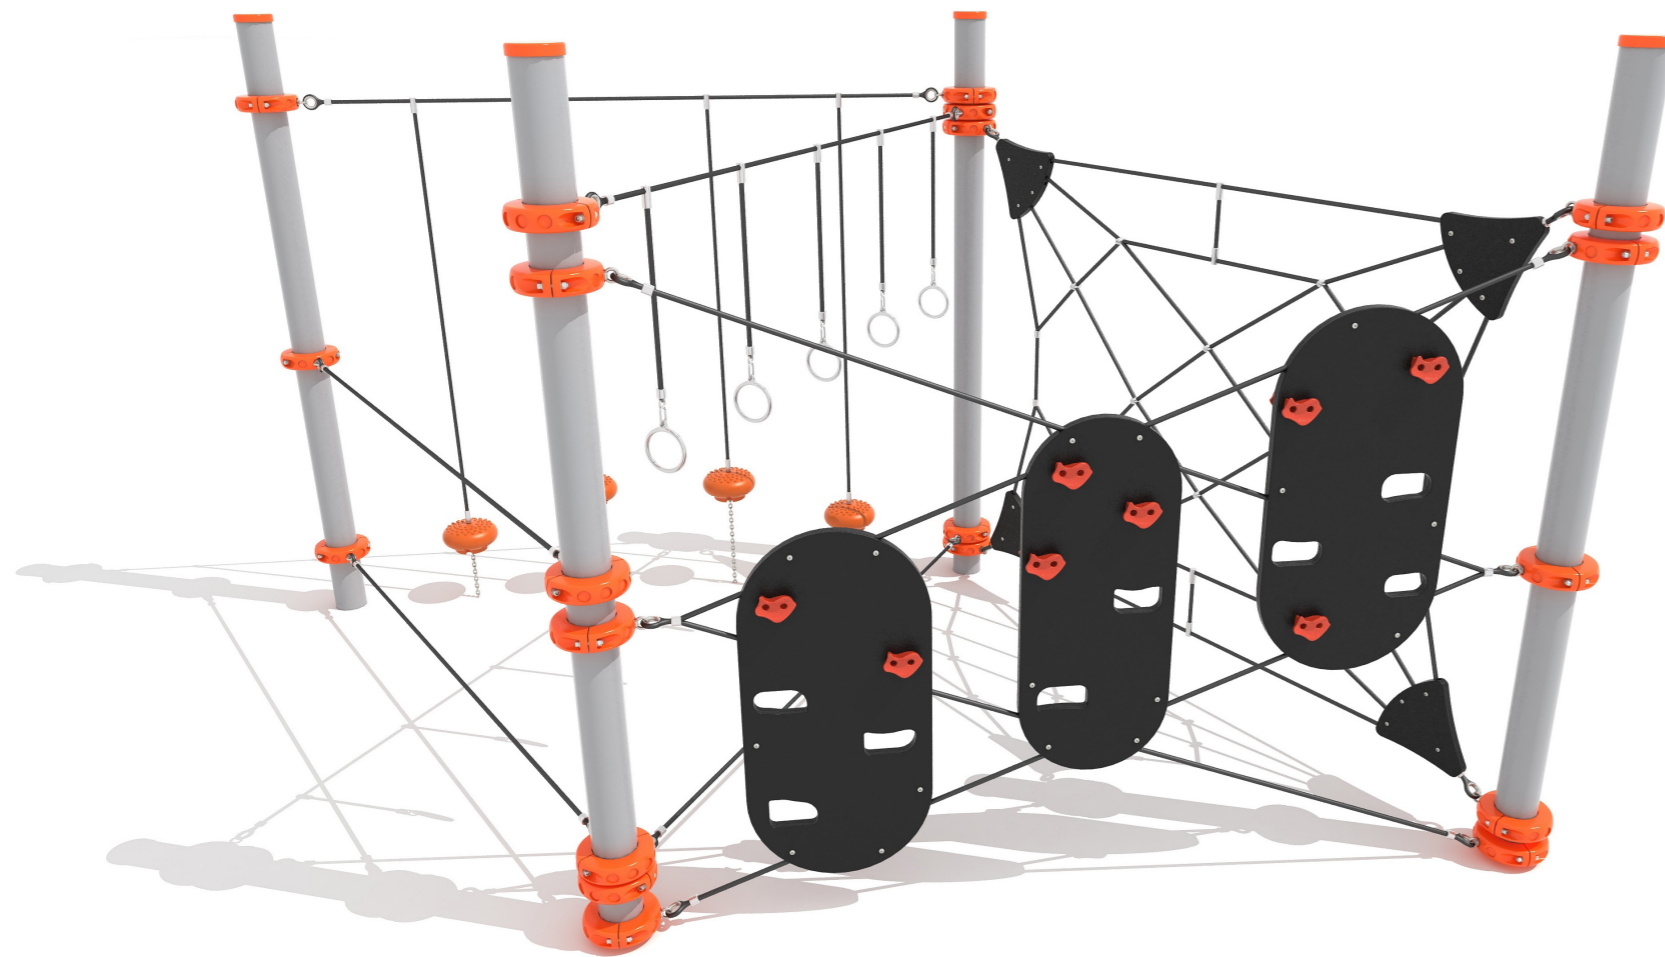

Mount Boyce Explorer Net

The Explorer Nets have been designed to offer users an infinite combination of approaches, ensuring they'll always be challenged and never bored! The nets also serve as a creative place to 'hang out' with plenty of ways to just sit and balance while chatting with friends.

Product Code: DPE-0004

Required Space
7.0m x 8.4m²

Area
45.7m²

Age Group
5-12

Max FHof
2245mm

Equipment Height
2705mm