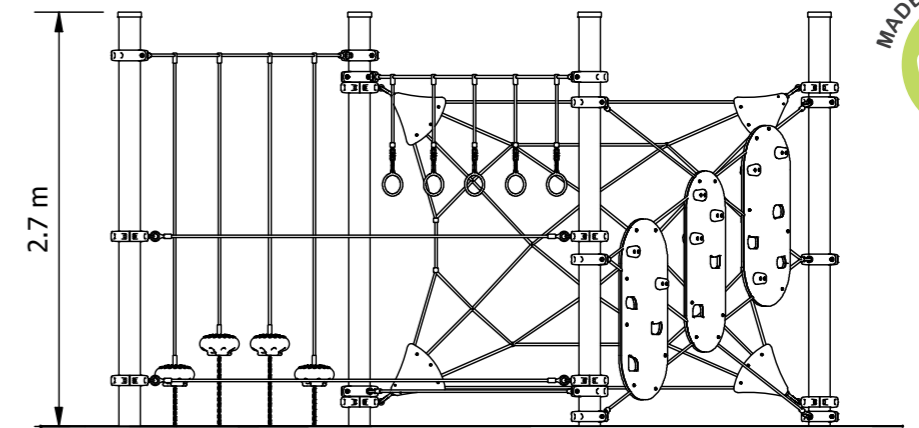

Mount Boyce Explorer Net

The Explorer Nets have been designed to offer users an infinite combination of approaches, ensuring they'll always be challenged and never bored! The nets also serve as a creative place to 'hang out' with plenty of ways to just sit and balance while chatting with friends.

Product Code: DPE-0004

Required Space
7.0m x 8.4m²

Area
45.7m²

Age Group
5-12

Max FHof
2245mm

Equipment Height
2705mm