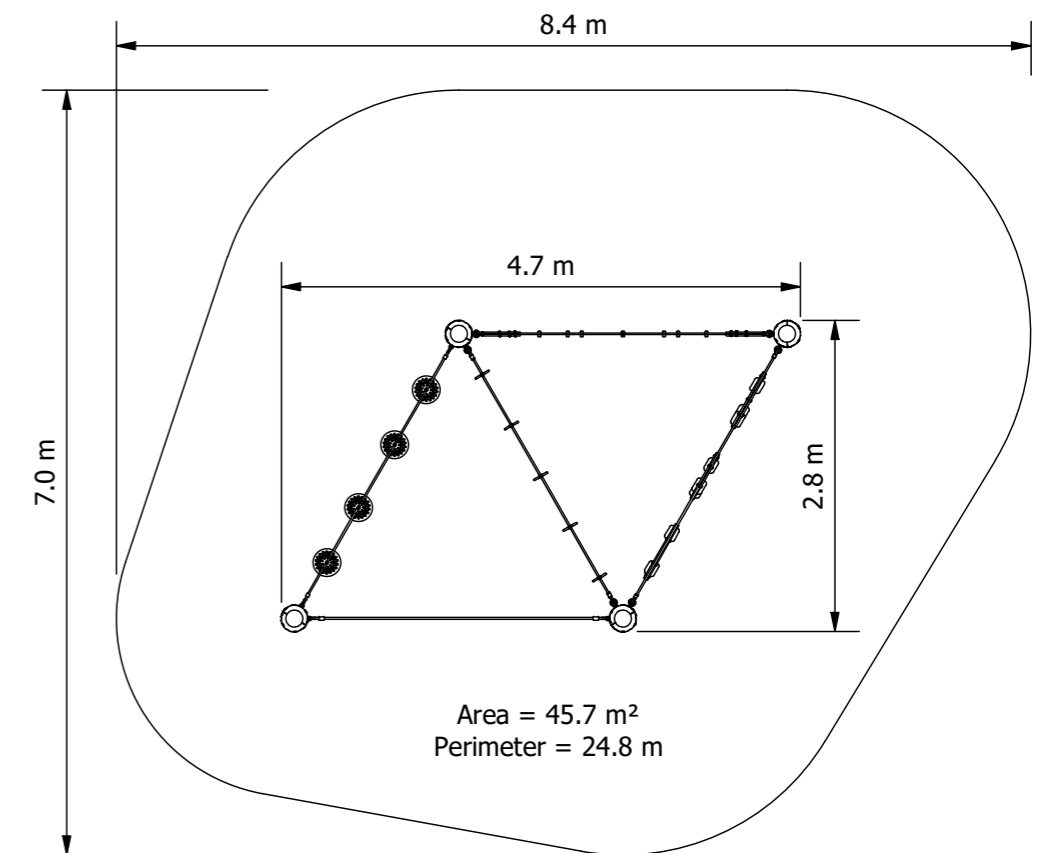

Mount Boyce Explorer Net

The Explorer Nets have been designed to offer users an infinite combination of approaches, ensuring they'll always be challenged and never bored! The nets also serve as a creative place to 'hang out' with plenty of ways to just sit and balance while chatting with friends.

Product Code: DPE-0004

Required Space
7.0m x 8.4m²

Area
45.7m²

Age Group
5-12

Max FHof
2245mm

Equipment Height
2705mm