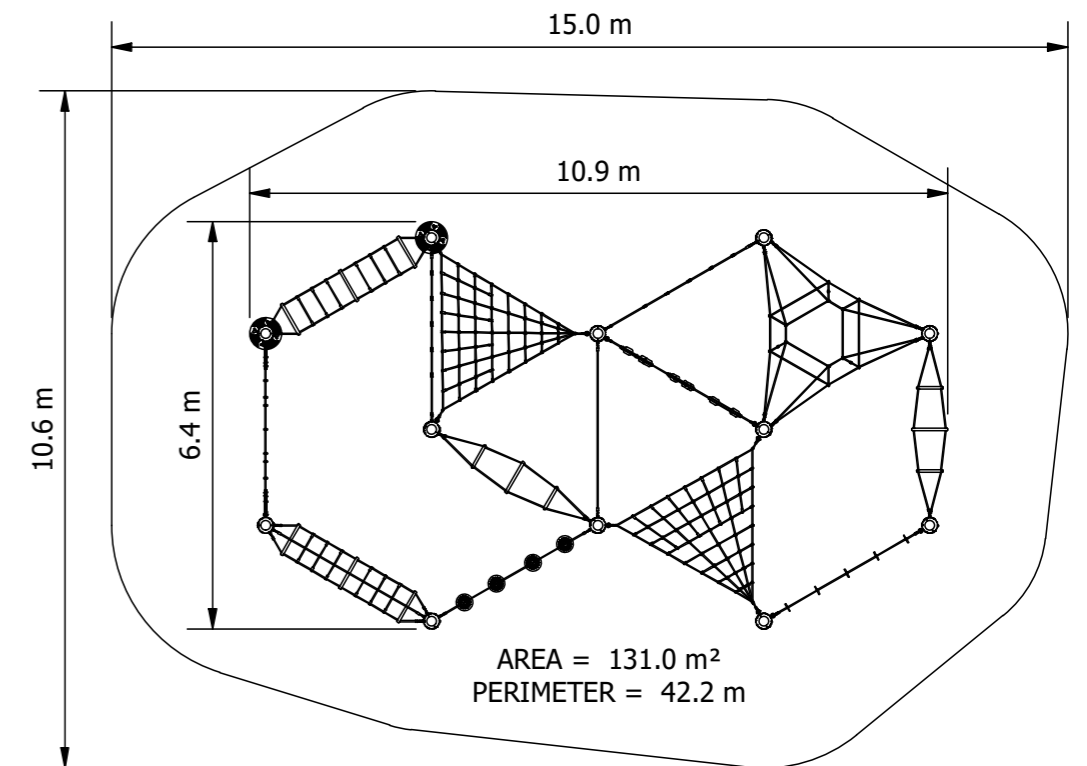

Mount Ossa Explorer Net

The Explorer Nets have been designed to offer users an infinite combination of approaches, ensuring they'll always be challenged and never bored! The nets also serve as a creative place to 'hang out' with plenty of ways to just sit and balance while chatting with friends.

Product Code: DPE-0003

Required Space
10.6m x 15.0m²

Area
131.0m²

Age Group
5-12

Max FHof
2525mm

Equipment Height
2705mm