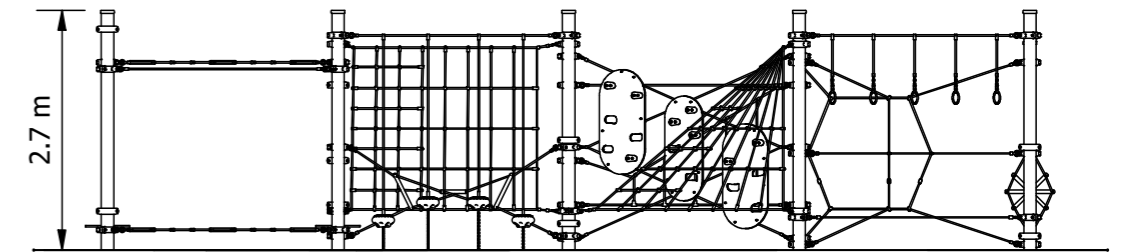

Mount Ossa Explorer Net

The Explorer Nets have been designed to offer users an infinite combination of approaches, ensuring they'll always be challenged and never bored! The nets also serve as a creative place to 'hang out' with plenty of ways to just sit and balance while chatting with friends.

Product Code: DPE-0003

Required Space
10.6m x 15.0m²

Area
131.0m²

Age Group
5-12

Max FHof
2525mm

Equipment Height
2705mm