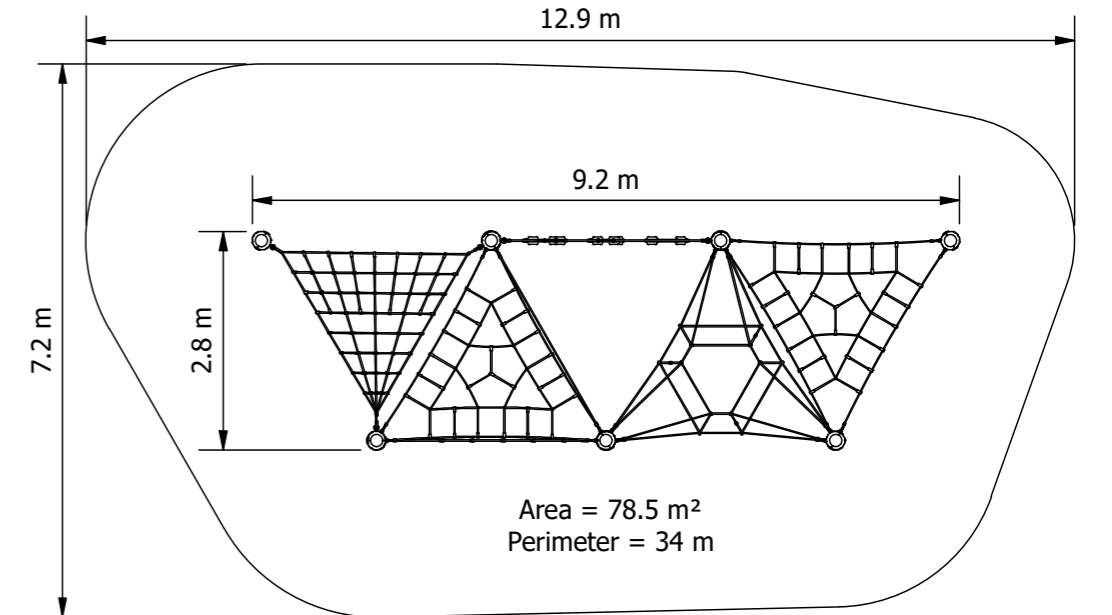

Mount Stromlo Explorer Net

The Explorer Nets have been designed to offer users an infinite combination of approaches, ensuring they'll always be challenged and never bored! The nets also serve as a creative place to 'hang out' with plenty of ways to just sit and balance while chatting with friends.

Product Code: DPE-0002

Required Space
7.2m x 12.9m²

Area
78.5m²

Age Group
5-12

Max FHof
2355mm

Equipment Height
2705mm