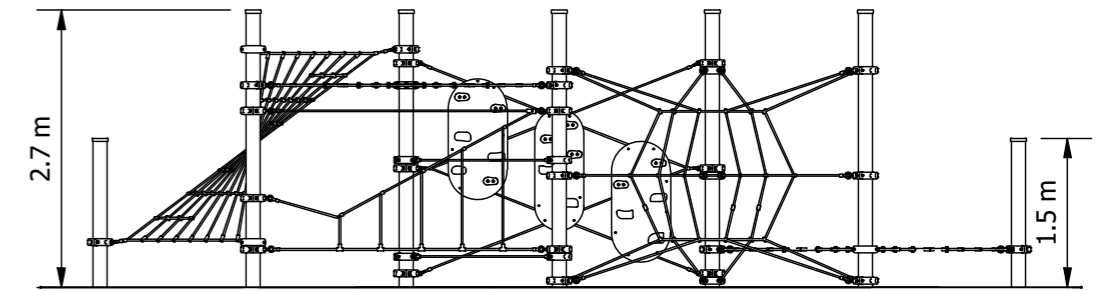

Mount Stromlo Explorer Net

The Explorer Nets have been designed to offer users an infinite combination of approaches, ensuring they'll always be challenged and never bored! The nets also serve as a creative place to 'hang out' with plenty of ways to just sit and balance while chatting with friends.

Product Code: DPE-0002

Required Space
7.2m x 12.9m²

Area
78.5m²

Age Group
5-12

Max FHof
2355mm

Equipment Height
2705mm