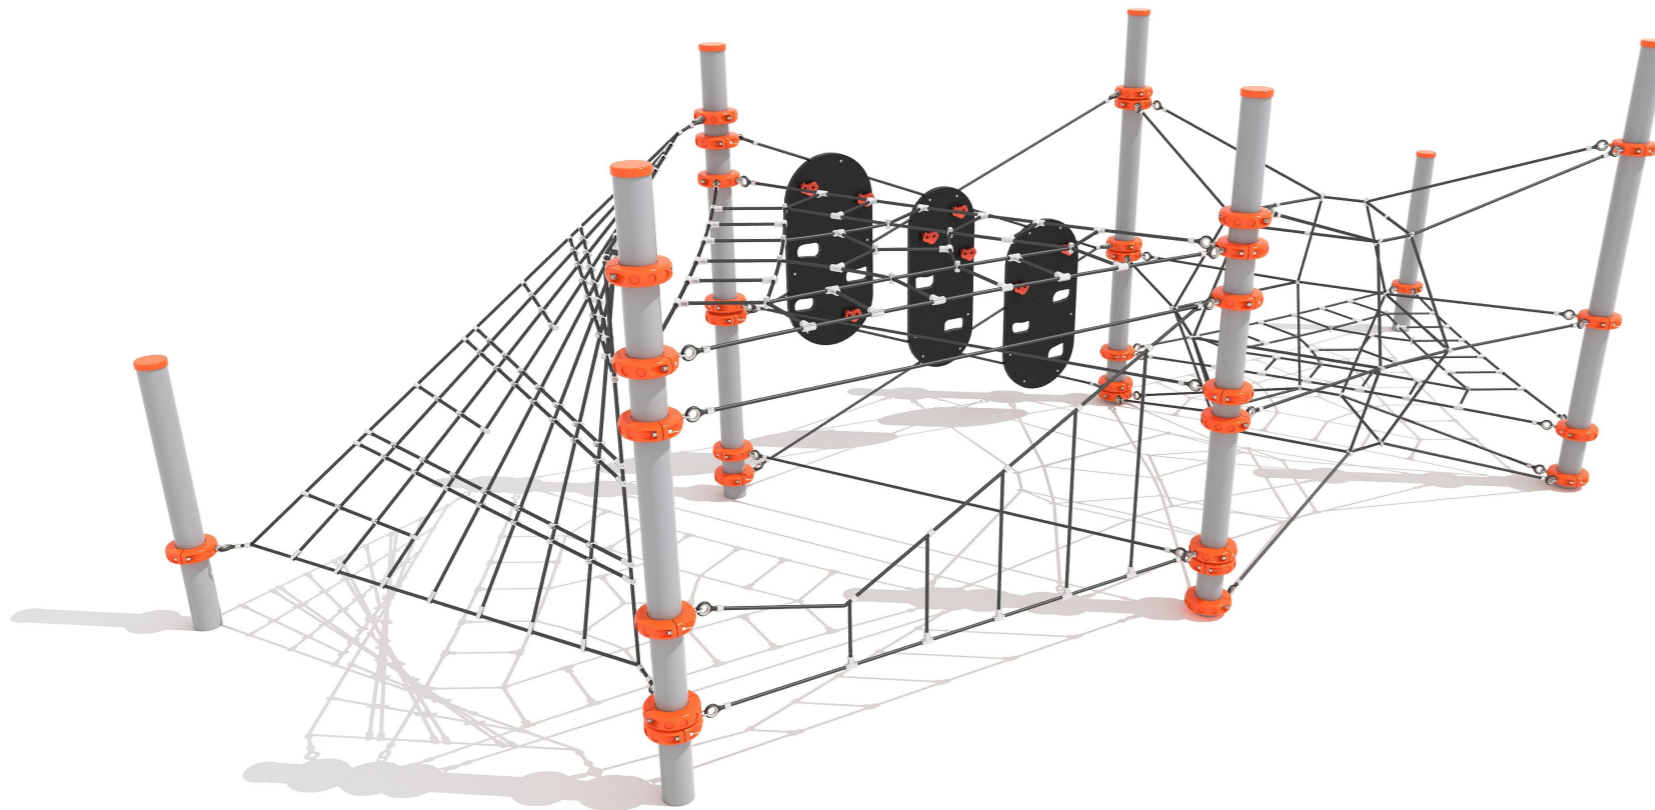

Mount Stromlo Explorer Net

The Explorer Nets have been designed to offer users an infinite combination of approaches, ensuring they'll always be challenged and never bored! The nets also serve as a creative place to 'hang out' with plenty of ways to just sit and balance while chatting with friends.

Product Code: DPE-0002

Required Space
7.2m x 12.9m²

Area
78.5m²

Age Group
5-12

Max FHof
2355mm

Equipment Height
2705mm