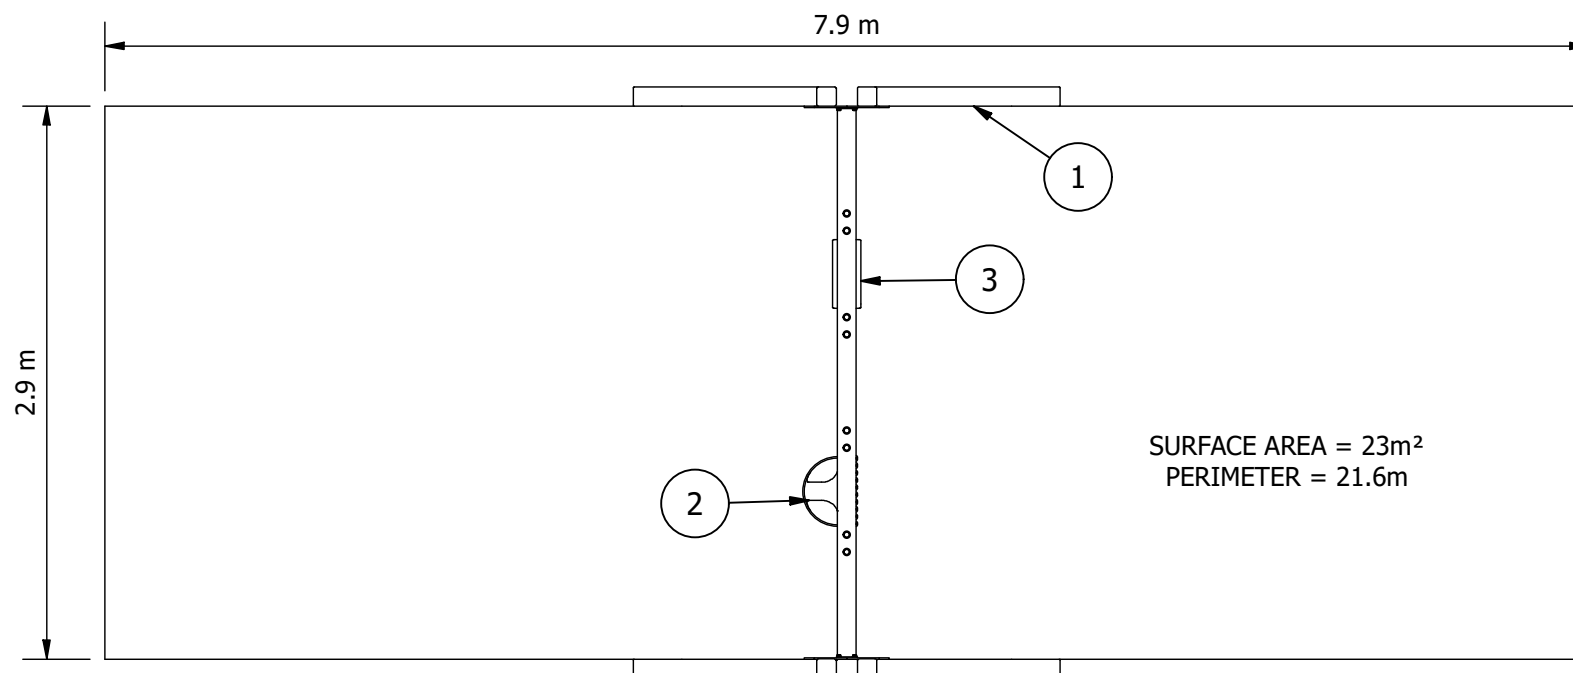

A-Frame Swing - 1 Bay, Double Adult Height with Infant seat x 1, Strap seat x 1

EQUIPMENT INVENTORY			
ITEM	DESCRIPTION	QTY	FHF (mm)
1	A-Frame Swing Adult (1 Bay Double)	1	N/A
2	Infant Swing Seat	1	1555
3	Strap Swing Seat	1	1555

ELEVATION:

RECOMMENDED MINIMUM SHADE CLEARANCES

- 2.5M FROM ANY ACCESSIBLE PART OF THE EQUIPMENT TO ANY CLIMBABLE PART OF THE SHADE STRUCTURE
- 1.5M FOR ALL OTHER SITUATIONS

Site Layout is indicative only & subject to change.
This design is confidential & subject to Copyright.

PLAYGROUND DESIGN COMPLIANT
WITH AS 4685:2021

Design Plan (Concept)

Design No:

SWGA004-D

Drawn by: **C.M**

Date drawn: **18/03/2024**