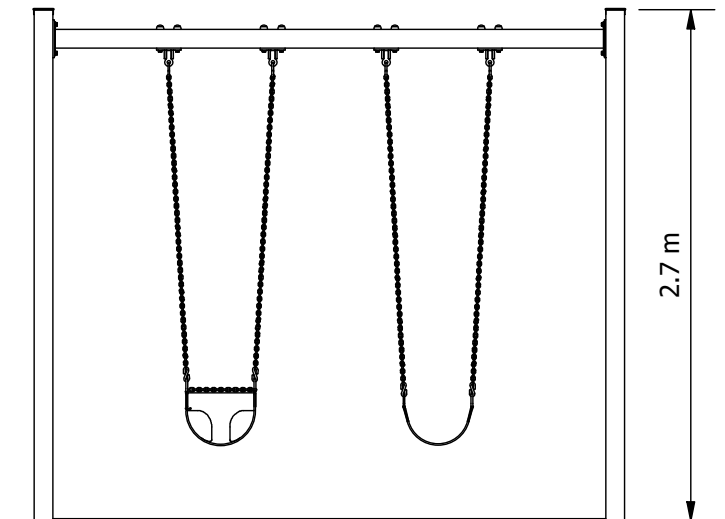

A-Frame Swing - 1 Bay, Double Adult Height with Infant seat x 1, Strap seat x 1

EQUIPMENT INVENTORY			
ITEM	DESCRIPTION	QTY	FHF (mm)
1	A-Frame Swing Adult (1 Bay Double)	1	N/A
2	Infant Swing Seat	1	1555
3	Strap Swing Seat	1	1555

ELEVATION:

RECOMMENDED MINIMUM SHADE CLEARANCES

- 2.5M FROM ANY ACCESSIBLE PART OF THE EQUIPMENT TO ANY CLIMBABLE PART OF THE SHADE STRUCTURE
- 1.5M FOR ALL OTHER SITUATIONS

Site Layout is indicative only & subject to change.
This design is confidential & subject to Copyright.