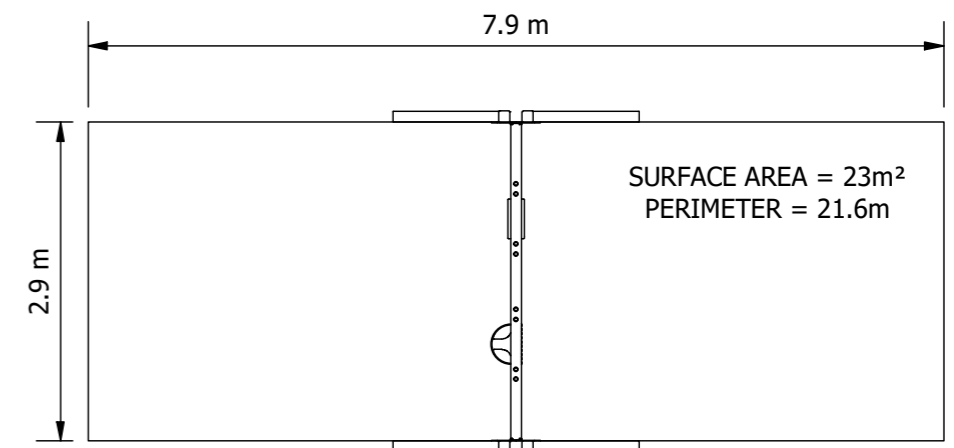

Pictured: Adult with 1 x Infant Seat + 1 x Strap Seat

Product Code: SWGA004 (Adult)

Required Space
2.9m x 7.9m

Area
23m²

Age Group
5-12

Max FHof
1555mm

Equipment Height
2700mm