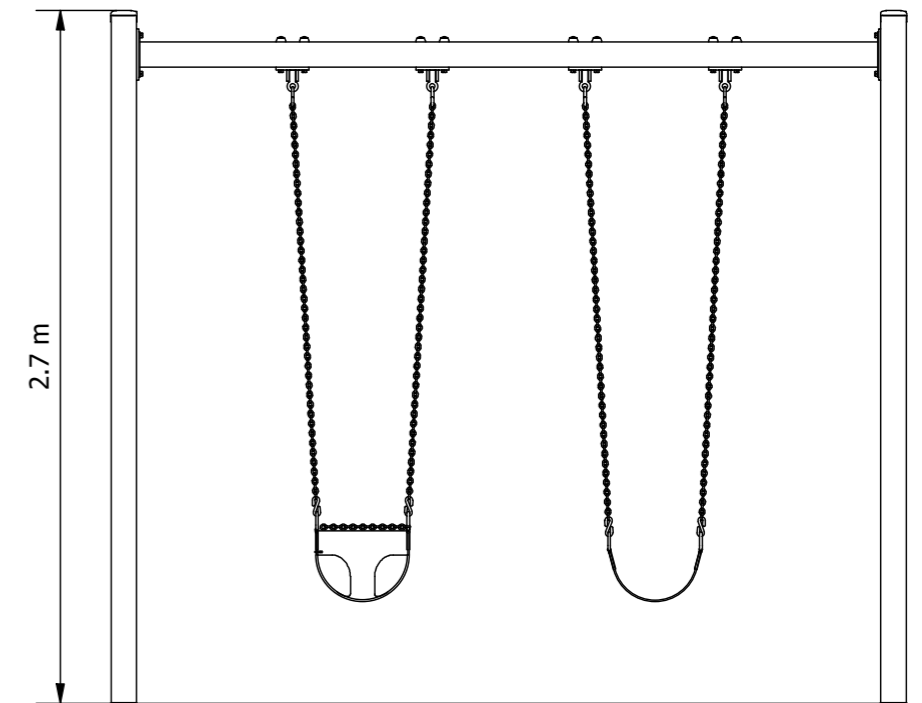

A-Frame Double Swings

Not all swings are the same. The quality of fittings, seats and frames vary substantially between playground companies. a_space swings are designed and manufactured in Australia using quality materials and fittings.

Pictured: Adult with 1 x Infant Seat + 1 x Strap Seat

Product Code: SWGA004 (Adult)

Required Space
2.9m x 7.9m

Area
23m²

Age Group
5-12

Max FHof
1555mm

Equipment Height
2700mm