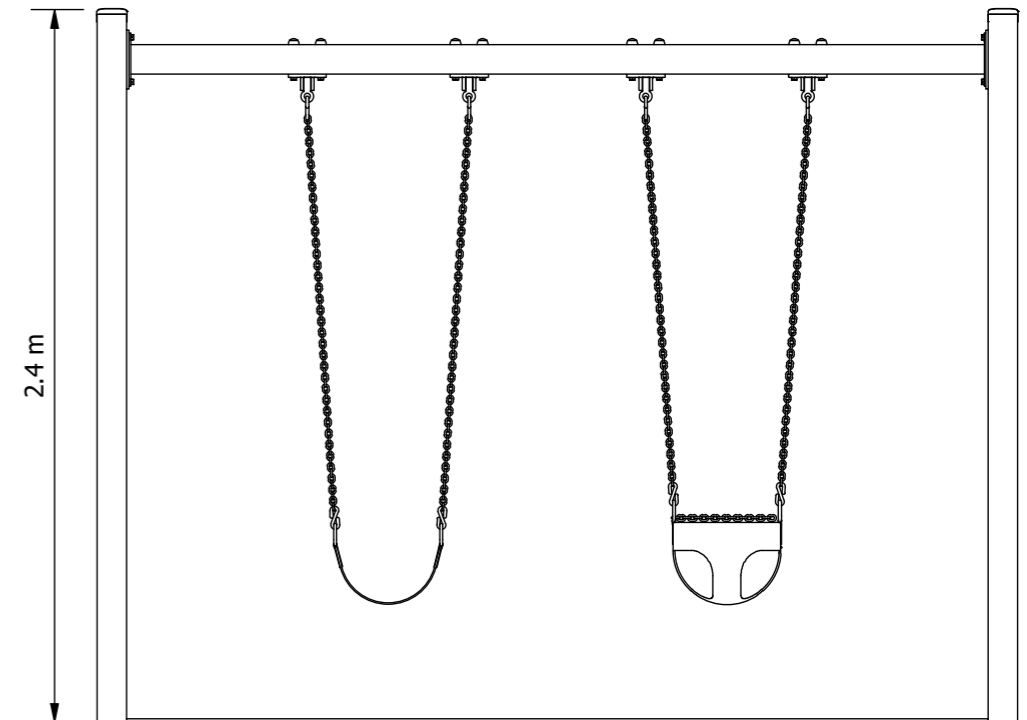

A-Frame Double Swings

Not all swings are the same. The quality of fittings, seats and frames vary substantially between playground companies. a_space swings are designed and manufactured in Australia using quality materials and fittings.

Pictured: Junior with 1 x Infant Seat + 1 x Strap Seat

Product Code: SWGA003 (Junior)

Required Space
2.9m x 7.3m

Area
21.5m²

Age Group
5-12

Max FHof
1405mm

Equipment Height
2400mm