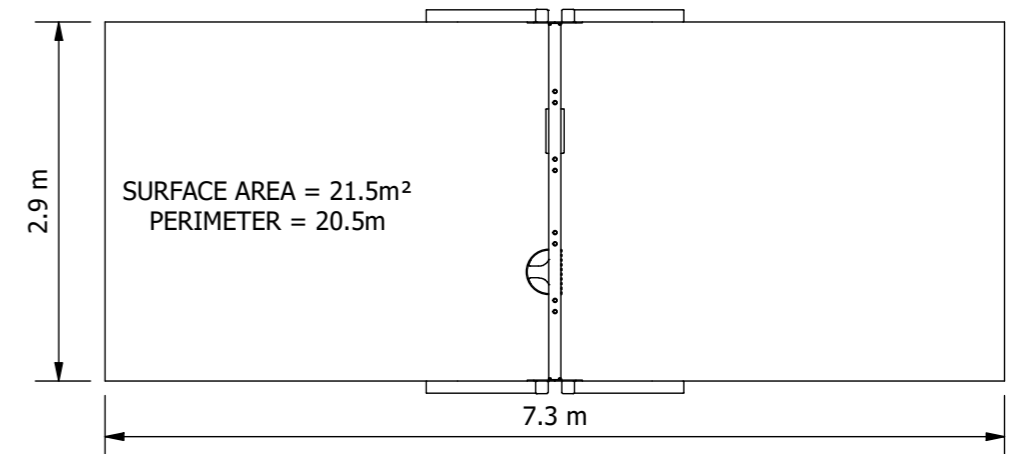

Pictured: Junior with 1 x Infant Seat + 1 x Strap Seat

Product Code: SWGA003 (Junior)

Required Space
2.9m x 7.3m

Area
21.5m²

Age Group
5-12

Max FHof
1405mm

Equipment Height
2400mm