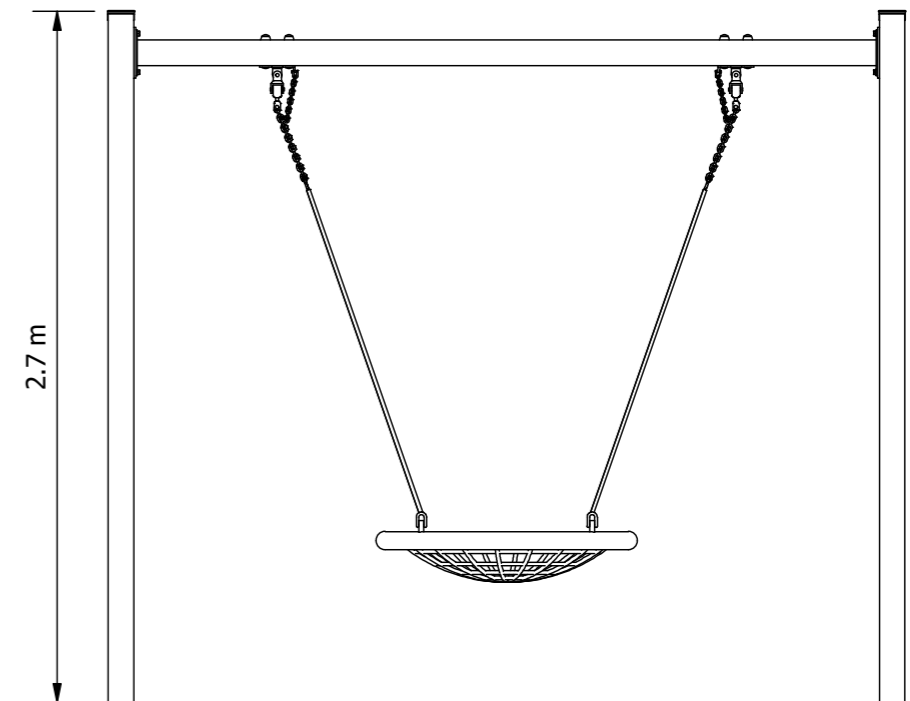

A-Frame Single Swings

Not all swings are the same. The quality of fittings, seats and frames vary substantially between playground companies. a_space swings are designed and manufactured in Australia using quality materials and fittings.

Product Code: SWGA005 (Adult)

Required Space
2.9m x 7.7m

Area
22.5m²

Age Group
5-12

Max FHof
1550mm

Equipment Height
2700mm