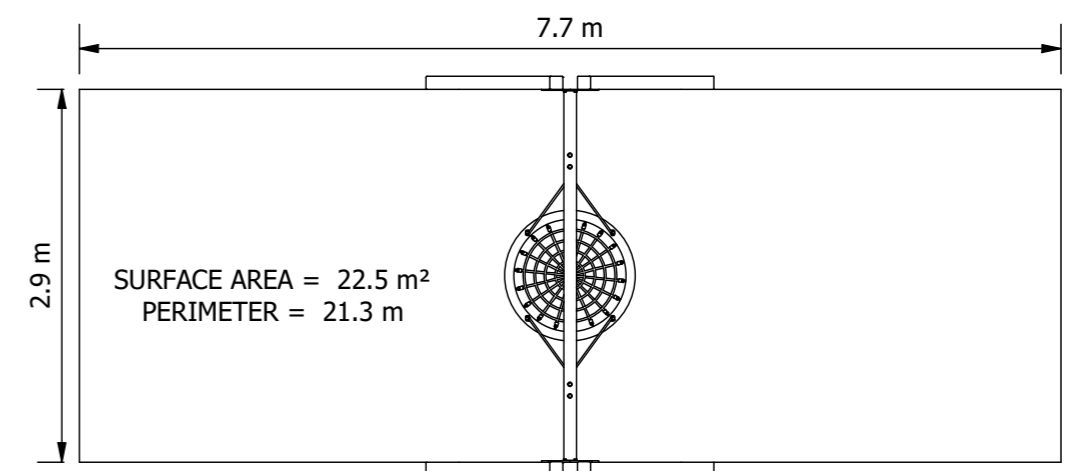

Product Code: SWGA005 (Adult)

Required Space
2.9m x 7.7m

Area
22.5m²

Age Group
5-12

Max FHof
1550mm

Equipment Height
2700mm