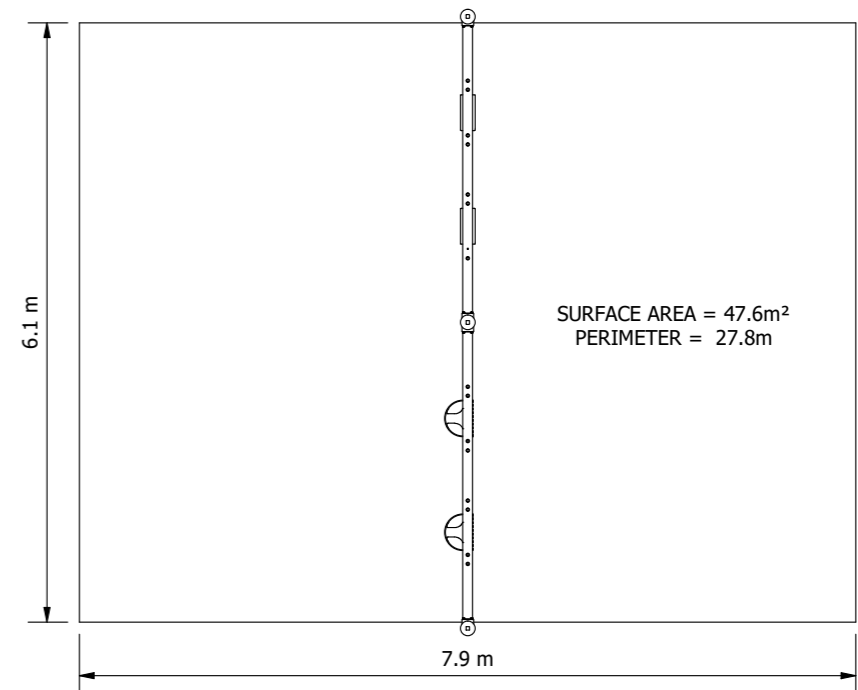

Pictured: Adult with 2 x Infant Seats + 2 x Strap Seats

Product Code: SWGB019 (Adult)

**Required Space**  
6.1m x 7.9m

**Area**  
47.6m<sup>2</sup>

**Age Group**  
5-12

**Max FHof**  
1555mm

**Equipment Height**  
2800mm