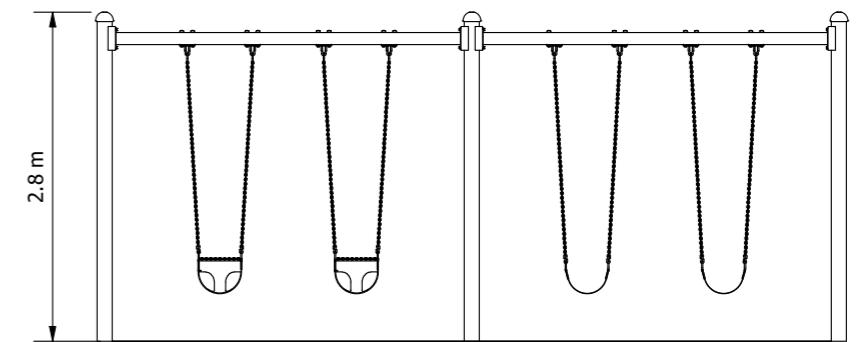

# Big Leg Quad Swings

Not all swings are the same. The quality of fittings, seats and frames vary substantially between playground companies. a\_space swings are designed and manufactured in Australia using quality materials and fittings.

Pictured: Adult with 2 x Infant Seats + 2 x Strap Seats

Product Code: SWGB019 (Adult)

**Required Space**  
6.1m x 7.9m

**Area**  
47.6m<sup>2</sup>

**Age Group**  
5-12

**Max FHof**  
1555mm

**Equipment Height**  
2800mm