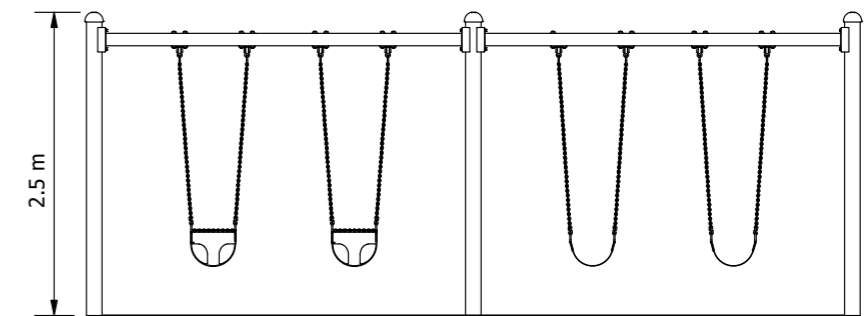

Big Leg Quad Swings

Not all swings are the same. The quality of fittings, seats and frames vary substantially between playground companies. a_space swings are designed and manufactured in Australia using quality materials and fittings.

Pictured: Junior with 2 x Infant Seats + 2 x Strap Seats

Product Code: SWGB013 (Junior)

Required Space
6.1m x 7.3m

Area
44.4m²

Age Group
5-12

Max FHoF
1405mm

Equipment Height
2500mm