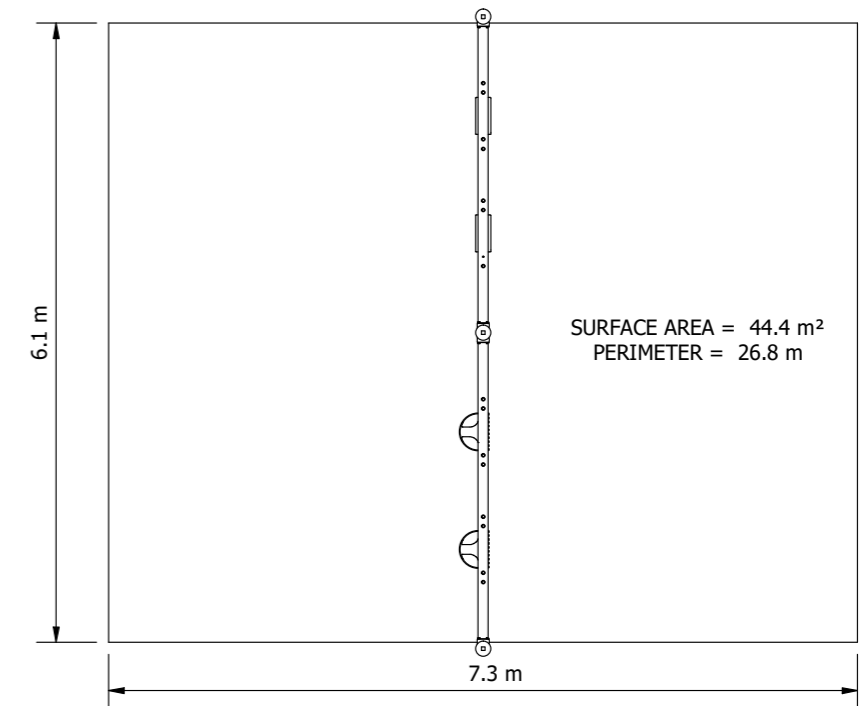

Pictured: Junior with 2 x Infant Seats + 2 x Strap Seats

Product Code: SWGB013 (Junior)

Required Space
6.1m x 7.3m

Area
44.4m²

Age Group
5-12

Max FHoF
1405mm

Equipment Height
2500mm