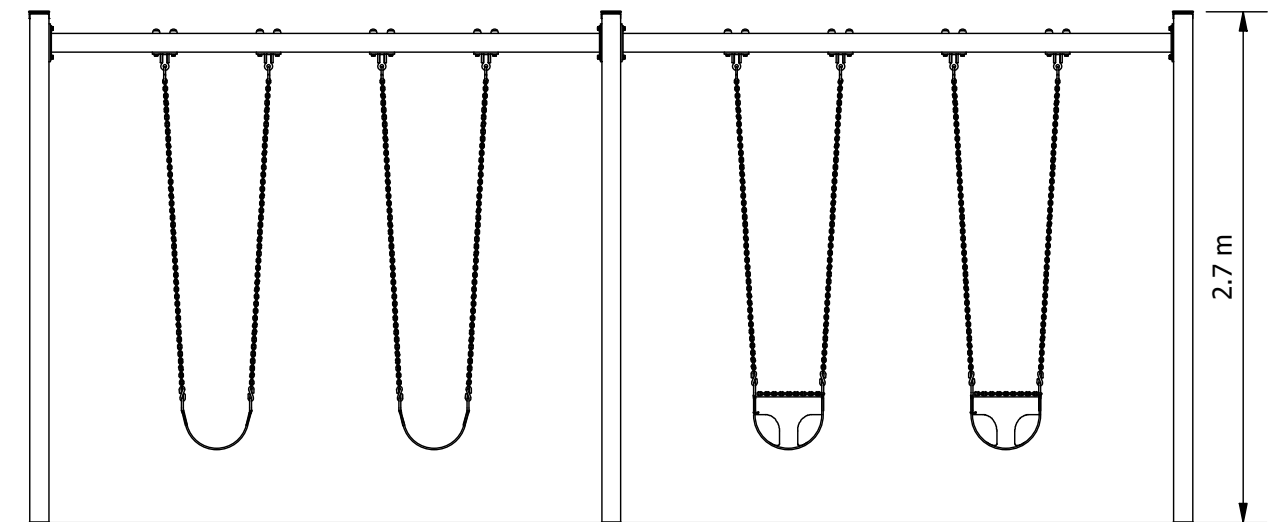

A-Frame Swing - 2 Bays, Quad Senior Height with 2 x Infant + 2 x Strap Seat

EQUIPMENT INVENTORY			
ITEM	DESCRIPTION	QTY	FHF (mm)
1	A-Frame Swing Adult (2 Bay Double)	1	N/A
2	Strap Swing Seat	2	1555
3	Infant Swing Seat	2	1555