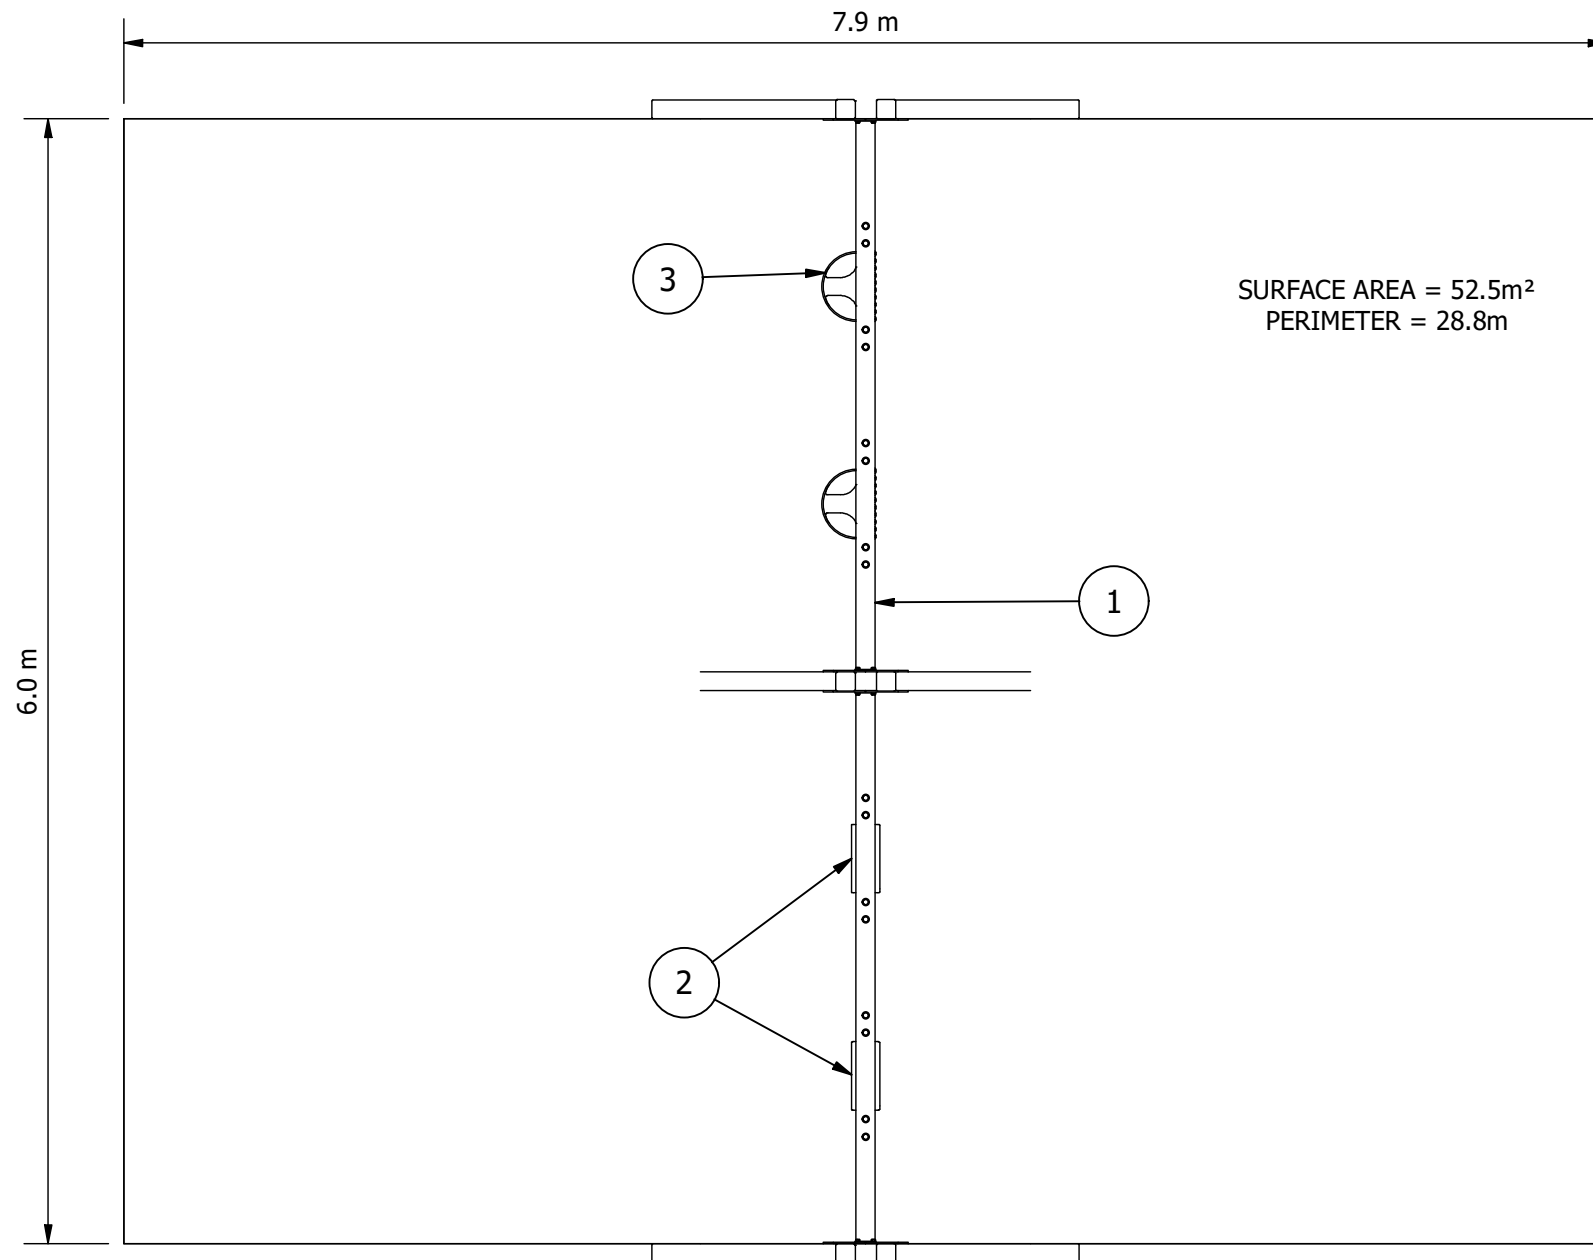

A-Frame Swing - 2 Bays, Quad Senior Height with 2 x Infant + 2 x Strap Seat

EQUIPMENT INVENTORY			
ITEM	DESCRIPTION	QTY	FHF (mm)
1	A-Frame Swing Adult (2 Bay Double)	1	N/A
2	Strap Swing Seat	2	1555
3	Infant Swing Seat	2	1555

Site Layout is indicative only & subject to change.
This design is confidential & subject to Copyright.

PLAYGROUND DESIGN COMPLIANT
WITH AS 4685:2021

Design Plan (Concept)

Design No:

SWGA010-C

Drawn by: **C.M**

Date drawn: **19/03/2024**