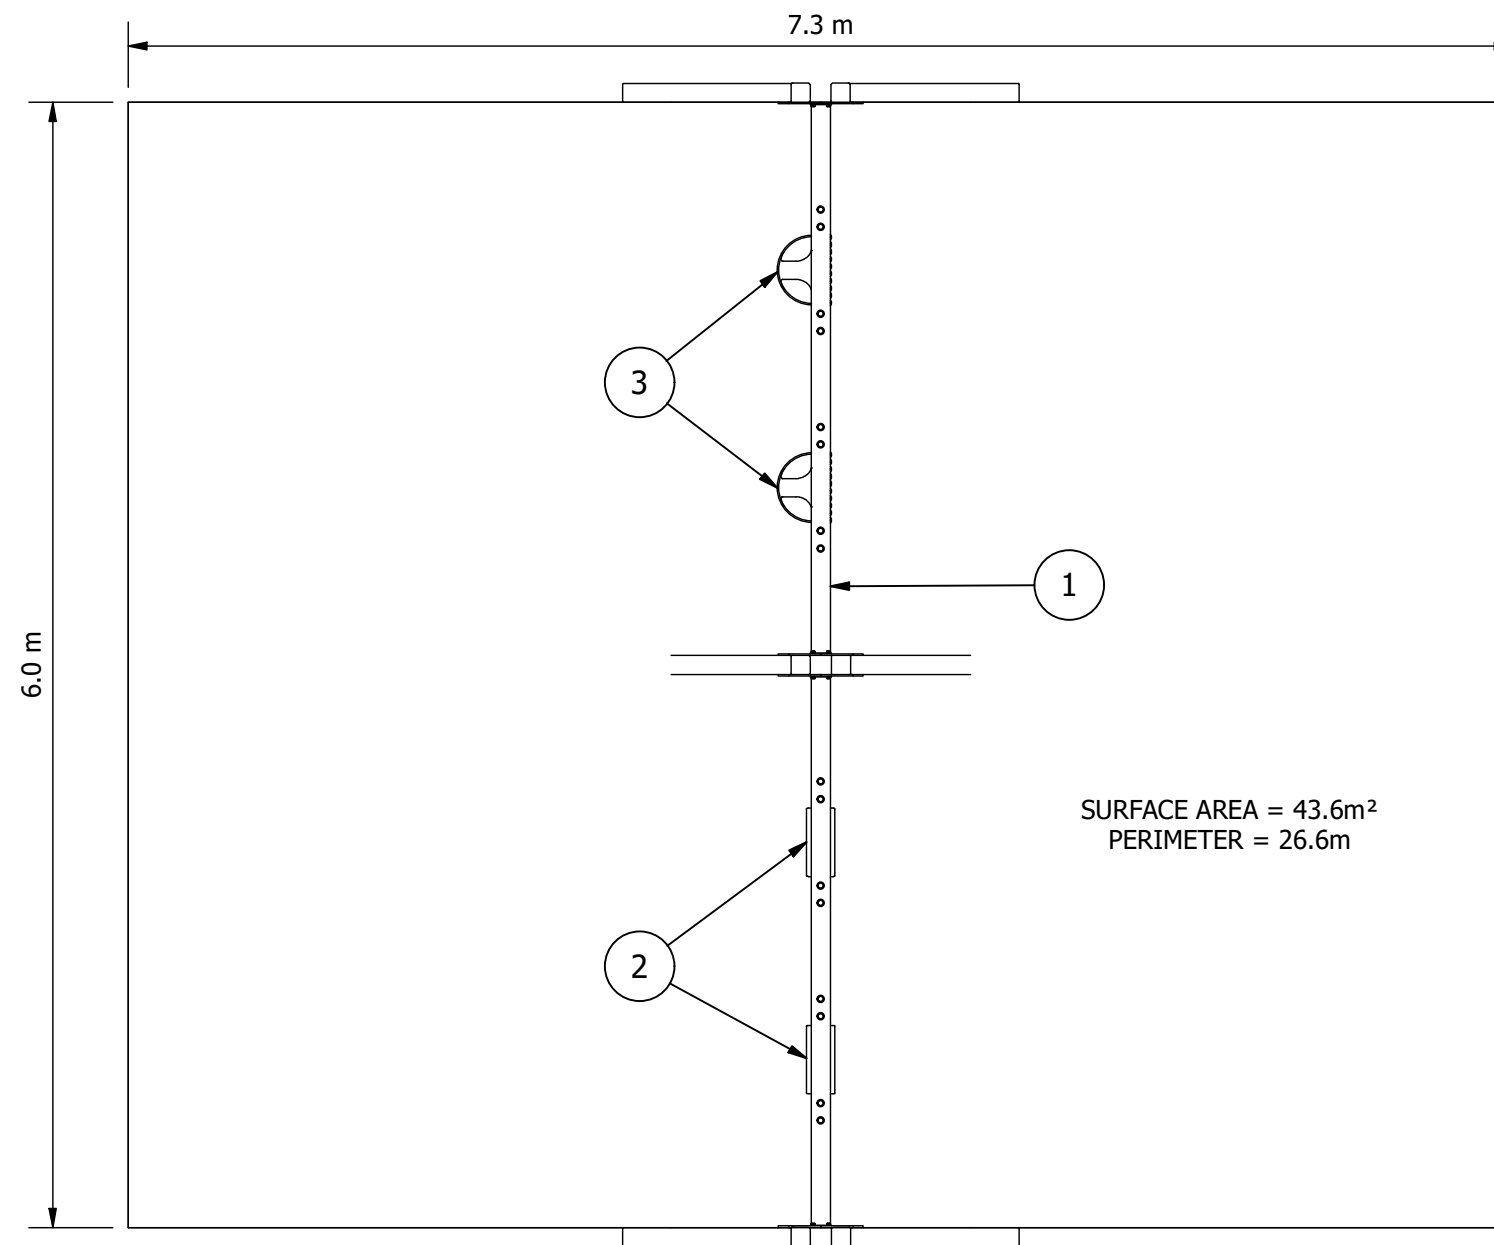

# A-Frame Swing - 2 Bays, Quad Junior Height with 2 x Infant + 2 x Strap Seat

EQUIPMENT INVENTORY			
ITEM	DESCRIPTION	QTY	FHF (mm)
1	A-Frame Swing Junior (2 Bay Double)	1	N/A
2	Strap Swing Seat	2	1405
3	Infant Swing Seat	2	1405

## Design Plan (Concept)

Design No:

**SWGA009-B**

Drawn by: **C.M**

Date drawn: **19/03/2024**