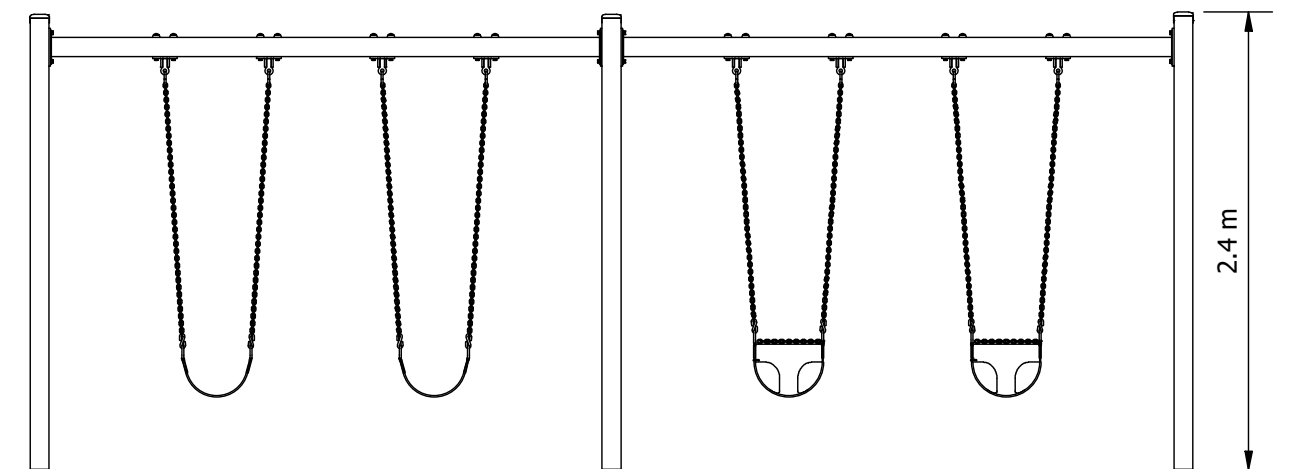

# A-Frame Swing - 2 Bays, Quad Junior Height with 2 x Infant + 2 x Strap Seat

EQUIPMENT INVENTORY			
ITEM	DESCRIPTION	QTY	FHF (mm)
1	A-Frame Swing Junior (2 Bay Double)	1	N/A
2	Strap Swing Seat	2	1405
3	Infant Swing Seat	2	1405

## Design Plan (Concept)

Design No:

**SWGA009-B**

Drawn by: **C.M**

Date drawn: **19/03/2024**