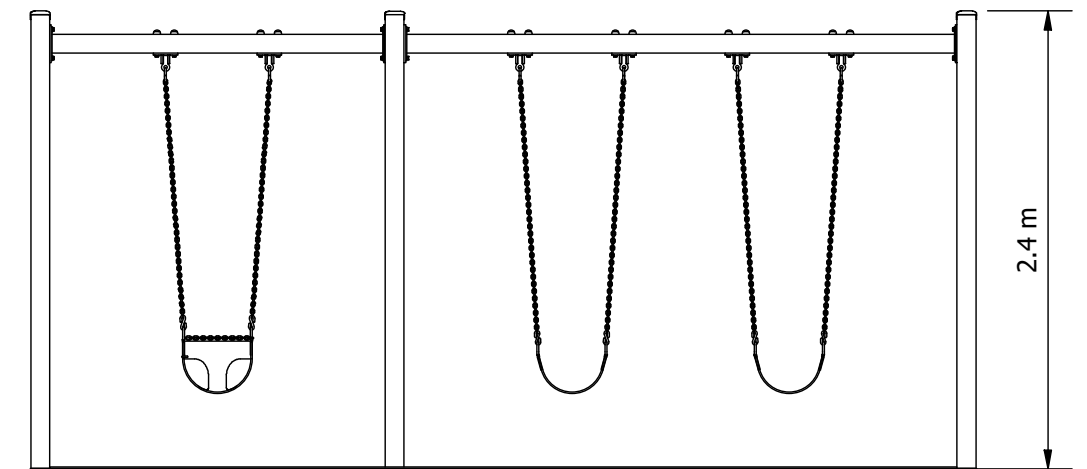

A-Frame Swing - 2 Bay, Triple Junior Height with Infant seat x1, Strap seat x 2

EQUIPMENT INVENTORY			
ITEM	DESCRIPTION	QTY	FHF (mm)
1	A-Frame Swing Junior (2 Bay Single/Double)	1	N/A
2	Infant Swing Seat	1	1405
3	Strap Swing Seat	2	1405

ELEVATION:

RECOMMENDED MINIMUM SHADE CLEARANCES

- 2.5M FROM ANY ACCESSIBLE PART OF THE EQUIPMENT TO ANY CLIMBABLE PART OF THE SHADE STRUCTURE
- 1.5M FOR ALL OTHER SITUATIONS

Site Layout is indicative only & subject to change.
This design is confidential & subject to Copyright.