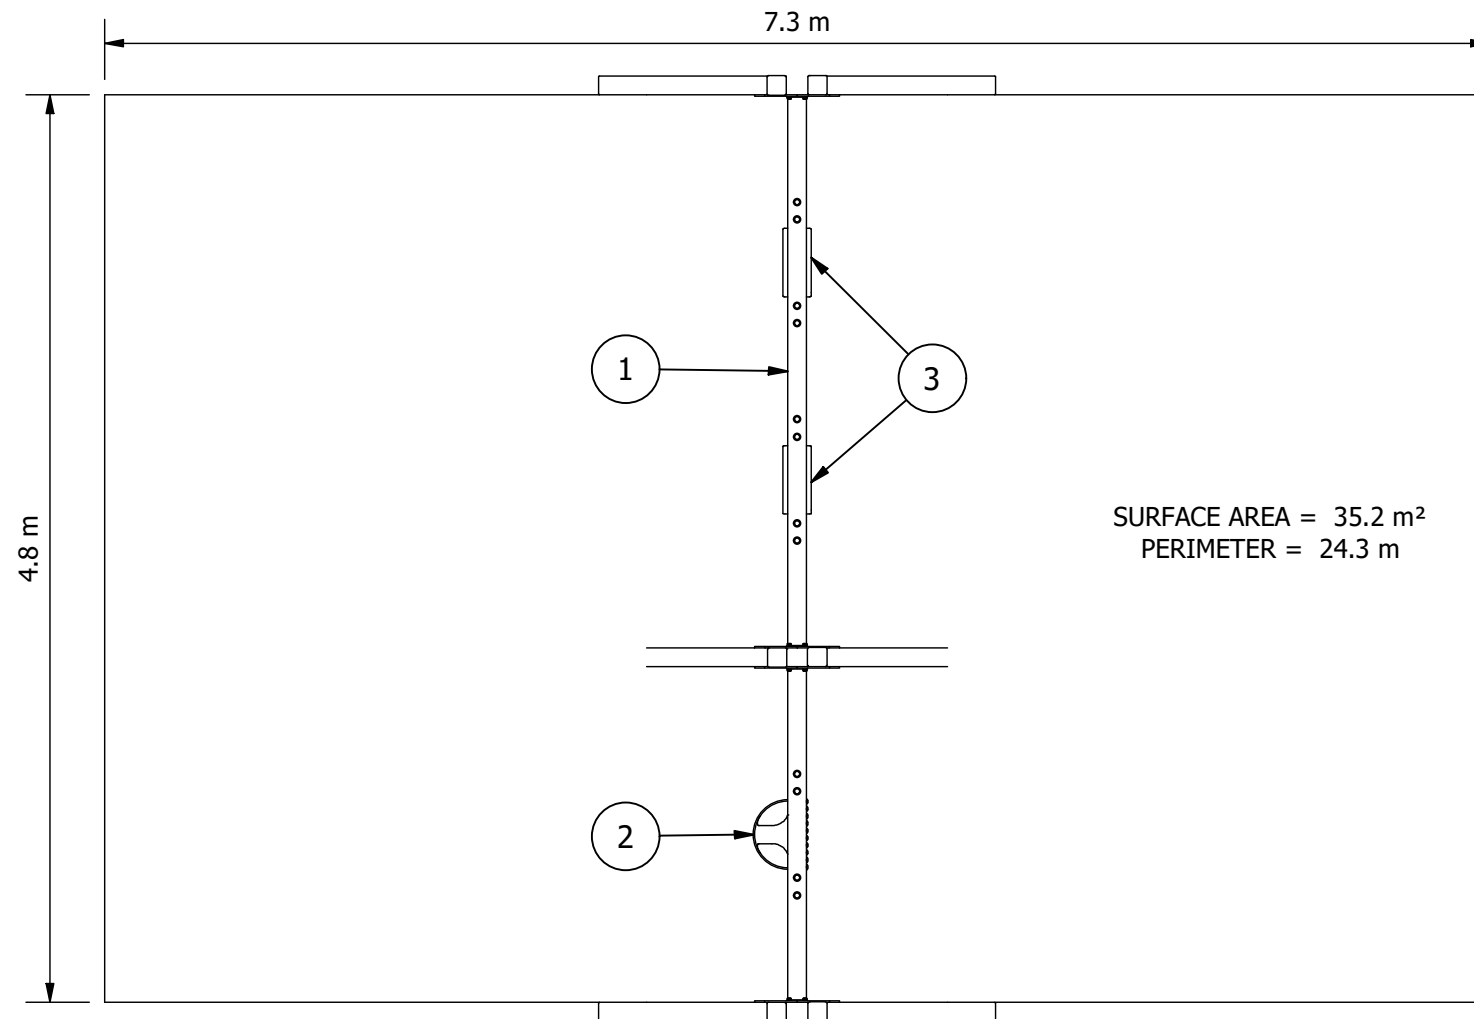

A-Frame Swing - 2 Bay, Triple Junior Height with Infant seat x1, Strap seat x 2

EQUIPMENT INVENTORY			
ITEM	DESCRIPTION	QTY	FHF (mm)
1	A-Frame Swing Junior (2 Bay Single/Double)	1	N/A
2	Infant Swing Seat	1	1405
3	Strap Swing Seat	2	1405

ELEVATION:

RECOMMENDED MINIMUM SHADE CLEARANCES

- 2.5M FROM ANY ACCESSIBLE PART OF THE EQUIPMENT TO ANY CLIMBABLE PART OF THE SHADE STRUCTURE
- 1.5M FOR ALL OTHER SITUATIONS

Site Layout is indicative only & subject to change.
This design is confidential & subject to Copyright.

PLAYGROUND DESIGN COMPLIANT
WITH AS 4685:2021

Design Plan (Concept)

Design No:

SWGA006-C

Drawn by: **C.M**

Date drawn: **19/03/2024**