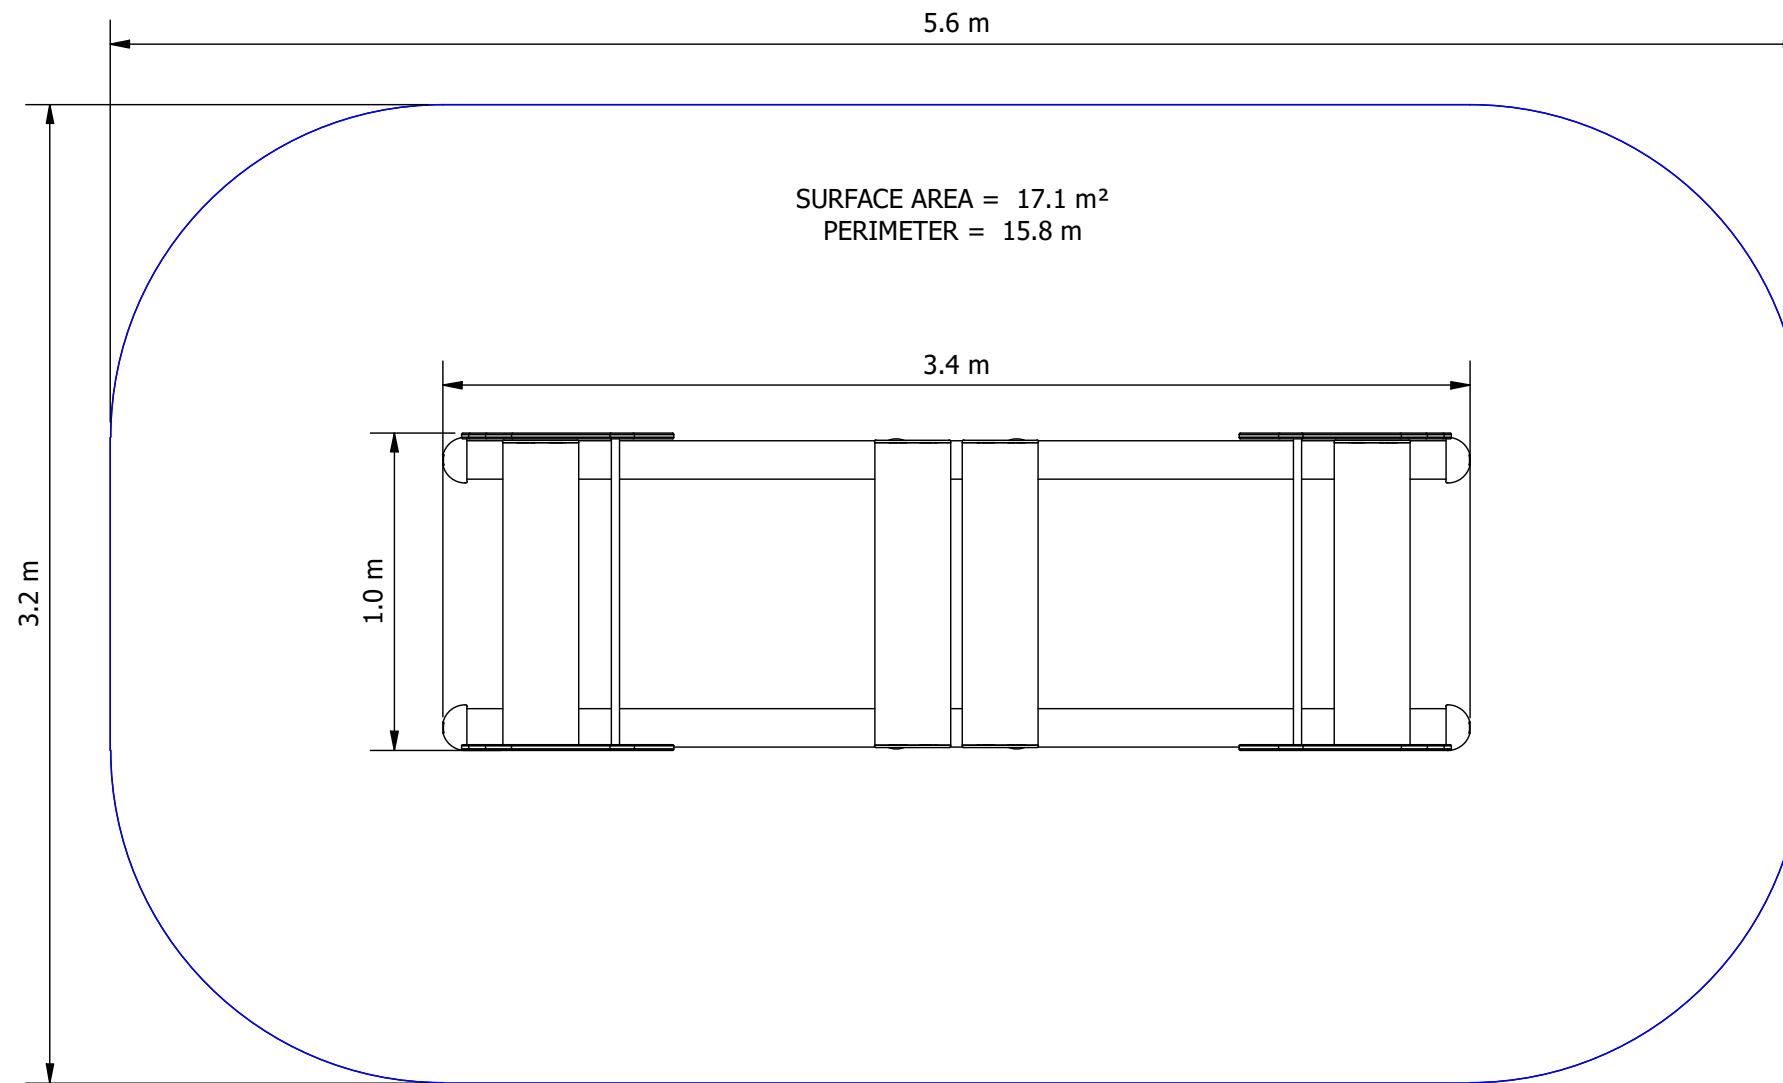

| EQUIPMENT INVENTORY | | | |
|---------------------|------------------------|-----|----------|
| ITEM | DESCRIPTION | QTY | FHF (mm) |
| 1 | Awesome 'Kidna' Rocker | 1 | 600 |

ELEVATION

SCALE 1 : 50

RECOMMENDED MINIMUM SHADE CLEARANCES

- 2.5M FROM ANY ACCESSIBLE PART OF THE EQUIPMENT TO ANY CLIMBABLE PART OF THE SHADE STRUCTURE
- 1.5M FOR ALL OTHER SITUATIONS

PLAY EQUIPMENT FALLZONE LEGEND

— RED - FREE SPACE

MUST BE CLEAR OF ALL OTHER EQUIPMENT, RAISED OBSTACLES & OTHER FALLZONES

— BLUE - FALLING SPACE (> or = FH 600)

MUST NOT OVERLAP ANY OTHER EQUIPMENT OR RAISED OBSTACLE
(EXCEPTIONS NOTED IN AS4586.1:2014 CL 4.2.8.4.)

— ORANGE - FALLING SPACE (< FH 600)

RECOMMENDED MINIMUM CLEARANCE 1.5m (DEPENDENT ON RISK ASSESSMENT)