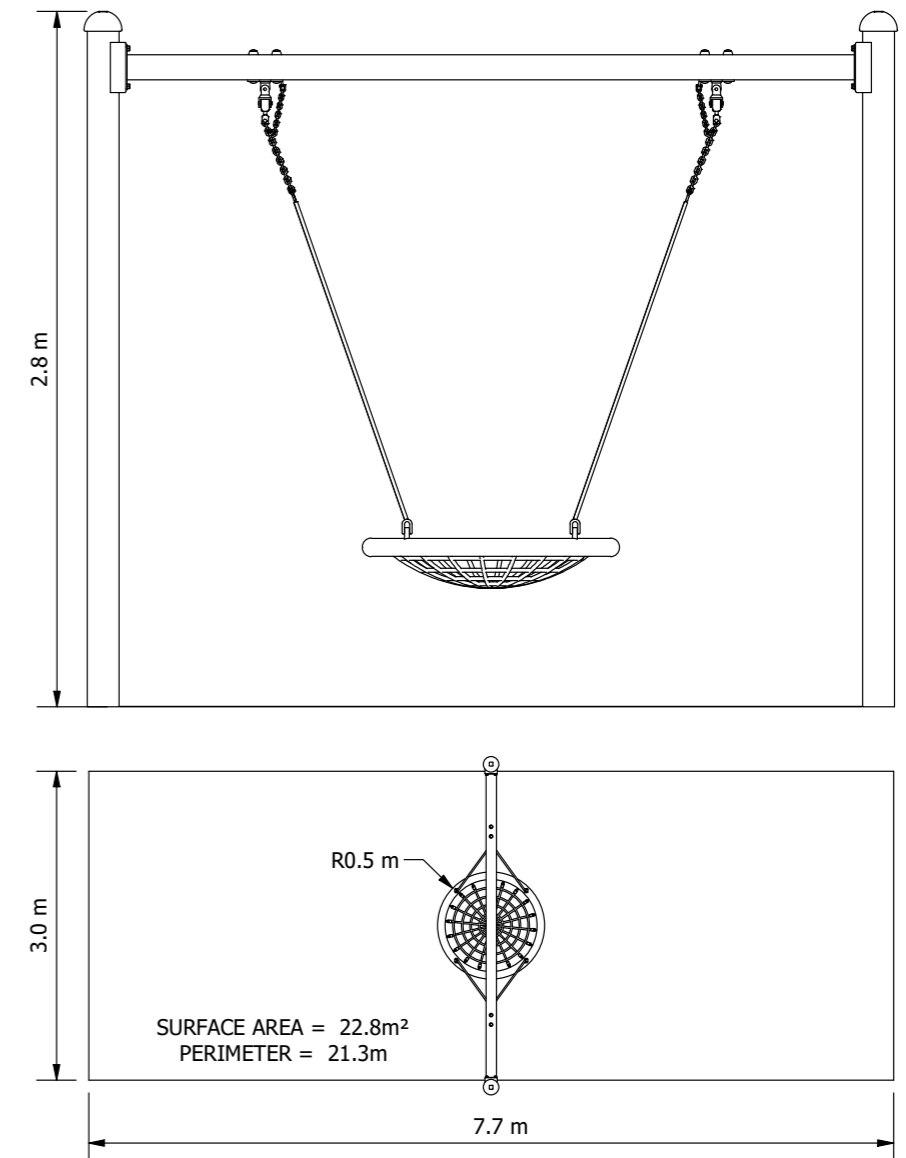

Product Code: SWGB005 (Adult)

Required Space
3.0m x 7.7m

Area
22.8m²

Age Group
5-12

Max FHoF
1540mm

Equipment Height
2800mm