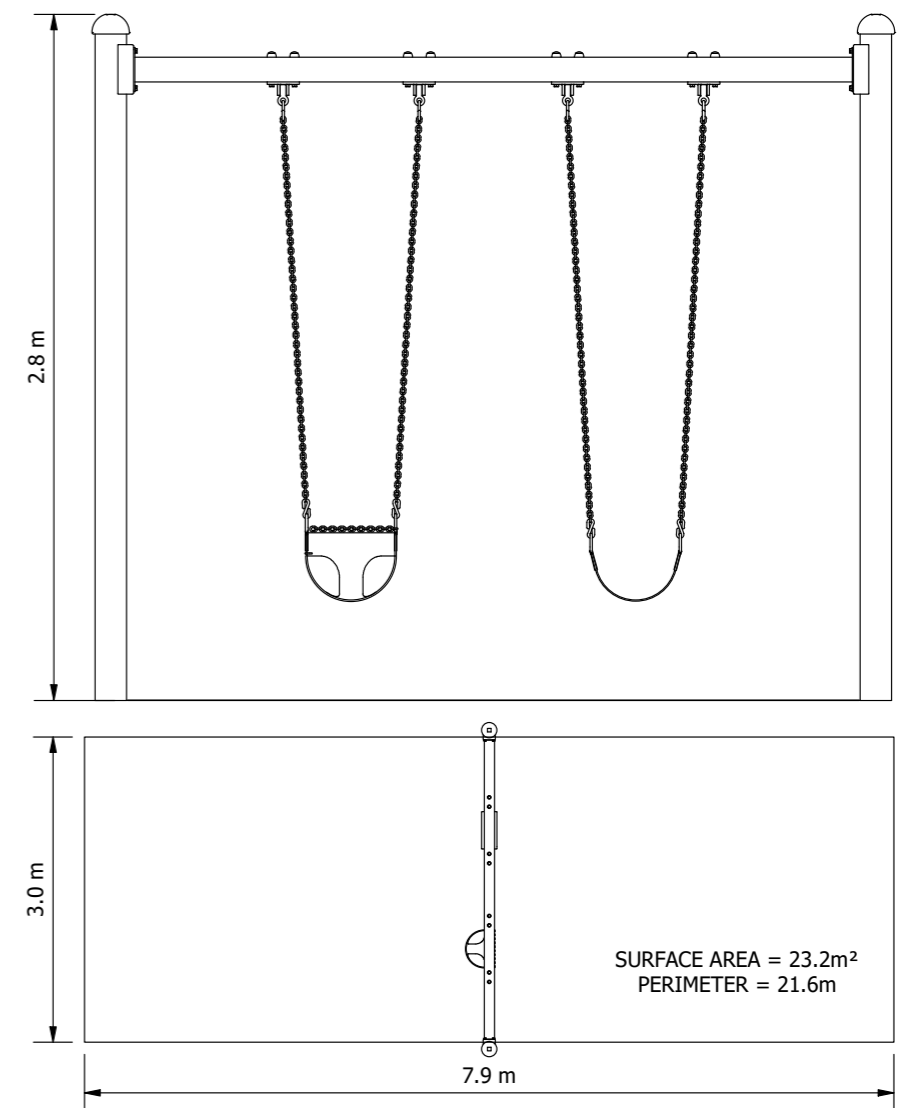

Pictured: Adult with 1 x Infant Seat + 1 x Strap Seat

Product Code: SWGB004 (Adult)

Required Space
3.0m x 7.9m

Area
23.2m²

Age Group
5-12

Max FHoF
1555mm

Equipment Height
2800mm