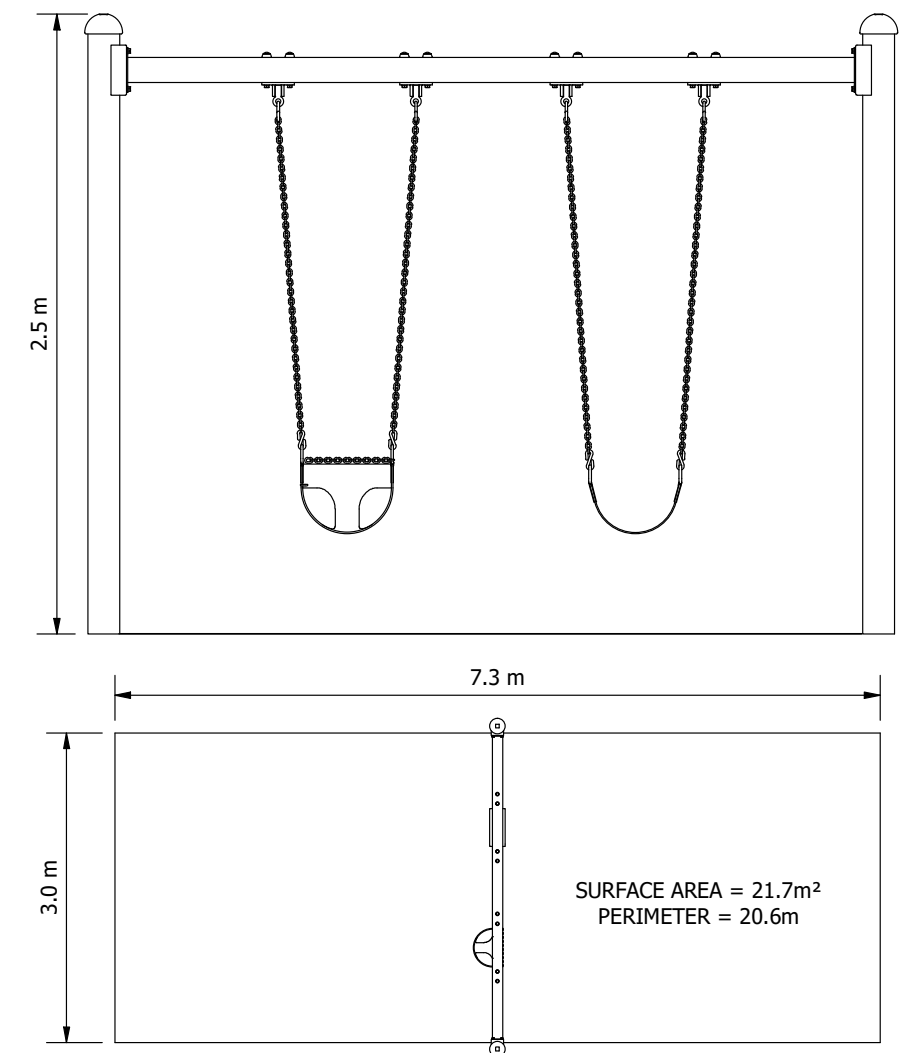

Pictured: Junior with 1 x Infant Seat + 1 x Strap Seat

Product Code: SWGB003 (Junior)

**Required Space**  
3.0m x 7.3m

**Area**  
21.7m<sup>2</sup>

**Age Group**  
5-12

**Max FHoF**  
1405mm

**Equipment Height**  
2500mm